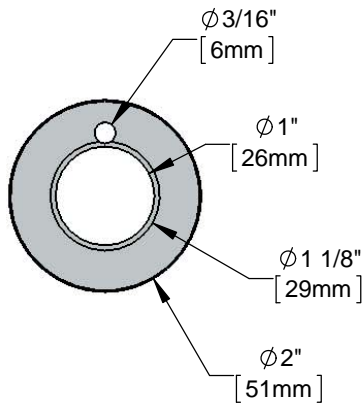

Architect/Engineering Specifications:

Chrome plated brass ϕ 2" base ring, fits B-0712 and B-2460 sales models.

Job Name _____
 Model Specified _____ Quantity _____
 Variations Specified _____
 Date _____

Features & Benefits:

- ϕ 2 " forged base ring
- Fits B-0712 and B-2460 sales models
- Material: Chrome plated brass

Product Compliance:

- N/A

Warranty: One Year (Limited)

Performance Data:

- N/A