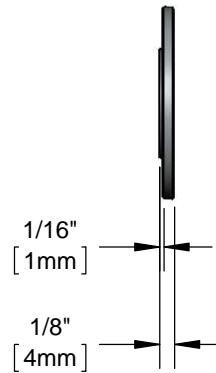

Architect/Engineering Specifications:

Chrome plated brass ϕ 2" base ring, fits B-0712 and B-2460 sales models.

Job Name _____
 Model Specified _____ Quantity _____
 Variations Specified _____
 Date _____

Features & Benefits:

- ϕ 2 " forged base ring
- Fits B-0712 and B-2460 sales models
- Material: Chrome plated brass

Product Compliance:

- N/A

Warranty: One Year (Limited)

Performance Data:

- N/A