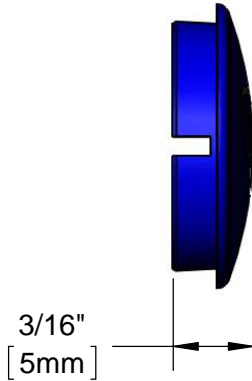

Architect/Engineering Specifications:

Blue plastic handle index.

Job Name _____
 Model Specified _____ Quantity _____
 Variations Specified _____
 Date _____

Features & Benefits:

- Blue plastic handle index
- Presses into recess in new style handles
- Material: Plastic