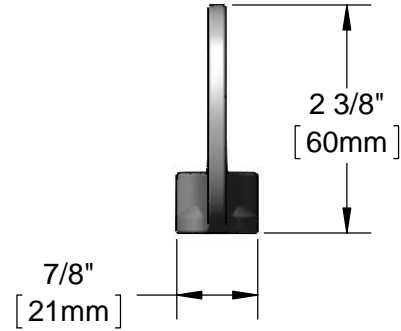

Architect/Engineering Specifications:

4" Wrist action handle. Fits all T&S Eterna and Cerama cartridges.

Job Name _____
 Model Specified _____ Quantity _____
 Variations Specified _____
 Date _____

Features & Benefits:

- 4" wrist action handle fits all T&S Eterna and Cerama cartridges
- Material: Chrome plated metal handle

Product Compliance:

- N/A

Warranty: One Year (Limited)

Performance Data:

- N/A