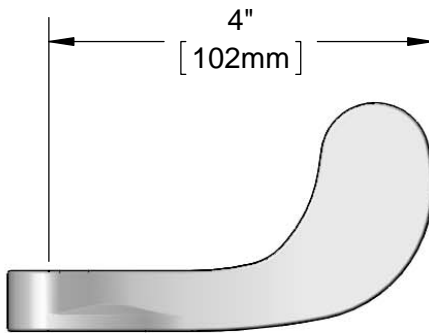

Architect/Engineering Specifications:

4" Wrist action handle. Fits all T&S Eterna and Cerama cartridges.

Job Name _____
 Model Specified _____ Quantity _____
 Variations Specified _____
 Date _____

Features & Benefits:

- 4" wrist action handle fits all T&S Eterna and Cerama cartridges
- Material: Chrome plated metal handle

Product Compliance:

- N/A

Warranty: One Year (Limited)

Performance Data:

- N/A