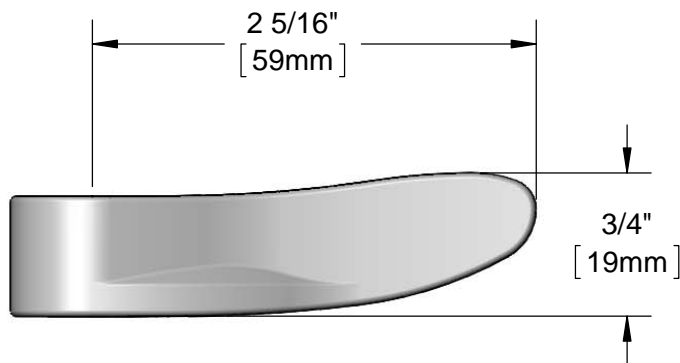

Architect/Engineering Specifications:

Lever handle. Fits all T&S Eterna and Cerama cartridges.

Job Name _____
 Model Specified _____ Quantity _____
 Variations Specified _____
 Date _____

Features & Benefits:

- Lever handle fits all T&S Eterna and Cerama cartridges.
- Material: Chrome plated metal handle

Product Compliance:

- N/A

Warranty: One Year (Limited)

Performance Data:

- N/A