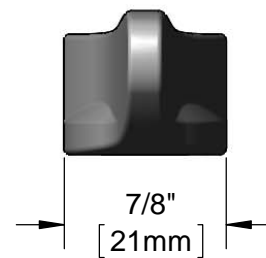

Architect/Engineering Specifications:

Lever handle. Fits all T&S Eterna and Cerama cartridges.

Job Name _____
 Model Specified _____ Quantity _____
 Variations Specified _____
 Date _____

Features & Benefits:

- Lever handle fits all T&S Eterna and Cerama cartridges.
- Material: Chrome plated metal handle

Product Compliance:

- N/A

Warranty: One Year (Limited)

Performance Data:

- N/A