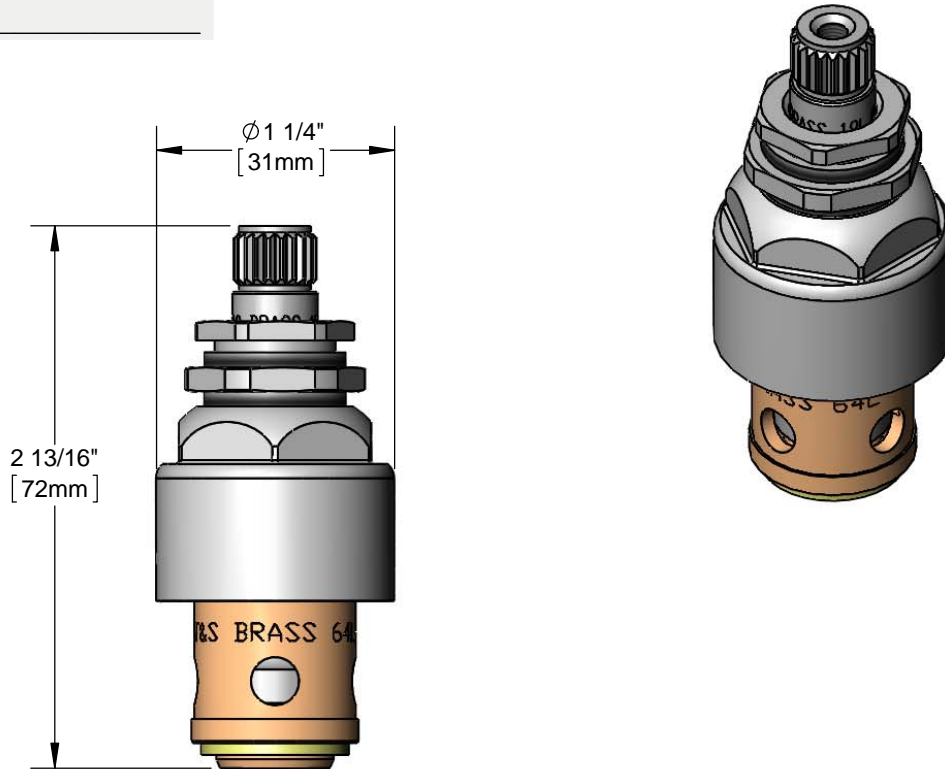

Architect/Engineering Specifications:

Concealed widespread EasyInstall Eterna, RTC with teflon seal. Fits all T&S faucets. Certified to NSF 61- Section 9 and NSF 372.

Job Name _____

Model Specified _____ Quantity _____

Variations Specified _____

Date _____

Features & Benefits:

- Concealed widespread EasyInstall Eterna, RTC
- Teflon seal
- Fits all T&S faucets
- Material: Brass

Product Compliance:

- ASME A112.18.1 / CSA B125.1
- NSF 61 - Section 9
- NSF 372 (Low Lead Content)

Warranty: One Year (Limited)

Performance Data:

- Pressure: 20 - 125 psi
- Temperature: 40°F - 140°F
- Flow Rate: 18.77 GPM @ 60 psi