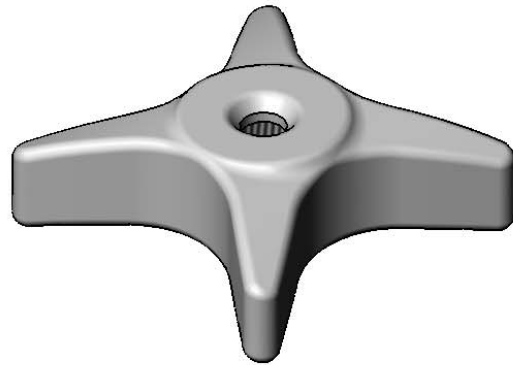

Architect/Engineering Specifications:

Polsihed chome plated 4-Arm handle.

Job Name \_\_\_\_\_  
 Model Specified \_\_\_\_\_ Quantity \_\_\_\_\_  
 Variations Specified \_\_\_\_\_  
 Date \_\_\_\_\_

Features & Benefits:

- Polsihed chome plated 4-Arm handle
- Fits all T&S branded faucets
- Material: Chrome plated metal handle

Product Compliance:

- N/A

Warranty: One Year (Limited)

Performance Data:

- N/A