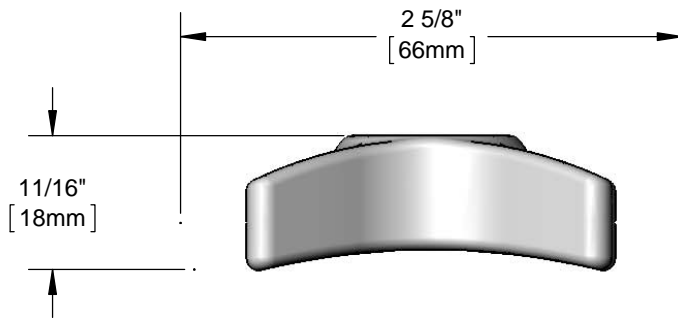

Architect/Engineering Specifications:

Polsihed chome plated 4-Arm handle.

Job Name \_\_\_\_\_  
 Model Specified \_\_\_\_\_ Quantity \_\_\_\_\_  
 Variations Specified \_\_\_\_\_  
 Date \_\_\_\_\_

Features & Benefits:

- Polsihed chome plated 4-Arm handle
- Fits all T&S branded faucets
- Material: Chrome plated metal handle

Product Compliance:

- N/A

Warranty: One Year (Limited)

Performance Data:

- N/A