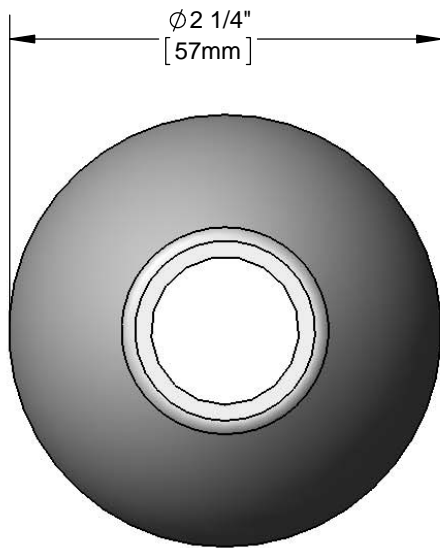

Architect/Engineering Specifications:

Faucet side body escutcheon, polished chrome plated brass.

Job Name _____
 Model Specified _____ Quantity _____
 Variations Specified _____
 Date _____

Features & Benefits:

- Concealed widespread faucet side body escutcheon
- Material: Polished chrome plated brass

Product Compliance:

- N/A

Warranty: One Year (Limited)

Performance Data:

- N/A