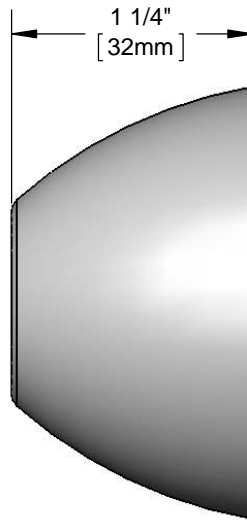

Architect/Engineering Specifications:

Faucet side body escutcheon, polished chrome plated brass.

Job Name _____
 Model Specified _____ Quantity _____
 Variations Specified _____
 Date _____

Features & Benefits:

- Concealed widespread faucet side body escutcheon
- Material: Polished chrome plated brass

Product Compliance:

- N/A

Warranty: One Year (Limited)

Performance Data:

- N/A