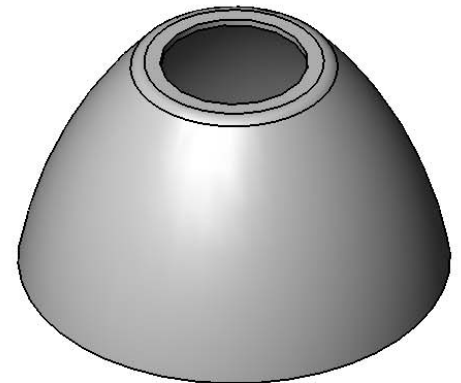

Architect/Engineering Specifications:

Faucet side body escutcheon, polished chrome plated brass.

Job Name _____
 Model Specified _____ Quantity _____
 Variations Specified _____
 Date _____

Features & Benefits:

- Concealed widespread faucet side body escutcheon
- Material: Polished chrome plated brass

Product Compliance:

- N/A

Warranty: One Year (Limited)

Performance Data:

- N/A