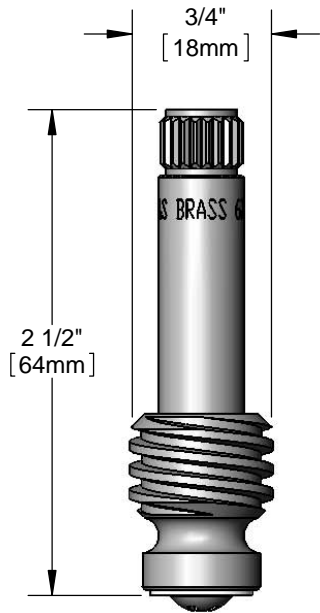

**Architect/Engineering Specifications:**

Eterna LTC spindle with seat washer. Fits all T&S faucets. Certified to NSF 61-Section 9 and NSF 372.

Job Name \_\_\_\_\_

Model Specified \_\_\_\_\_ Quantity \_\_\_\_\_

Variations Specified \_\_\_\_\_

Date \_\_\_\_\_

**Features & Benefits:**

- Eternal LTC Spindle
- Seat washer included
- Fits all T&S faucets
- Material: Chrome plated brass

**Product Compliance:**

- NSF 61 - Section 9
- NSF 372 (Low Lead Content)