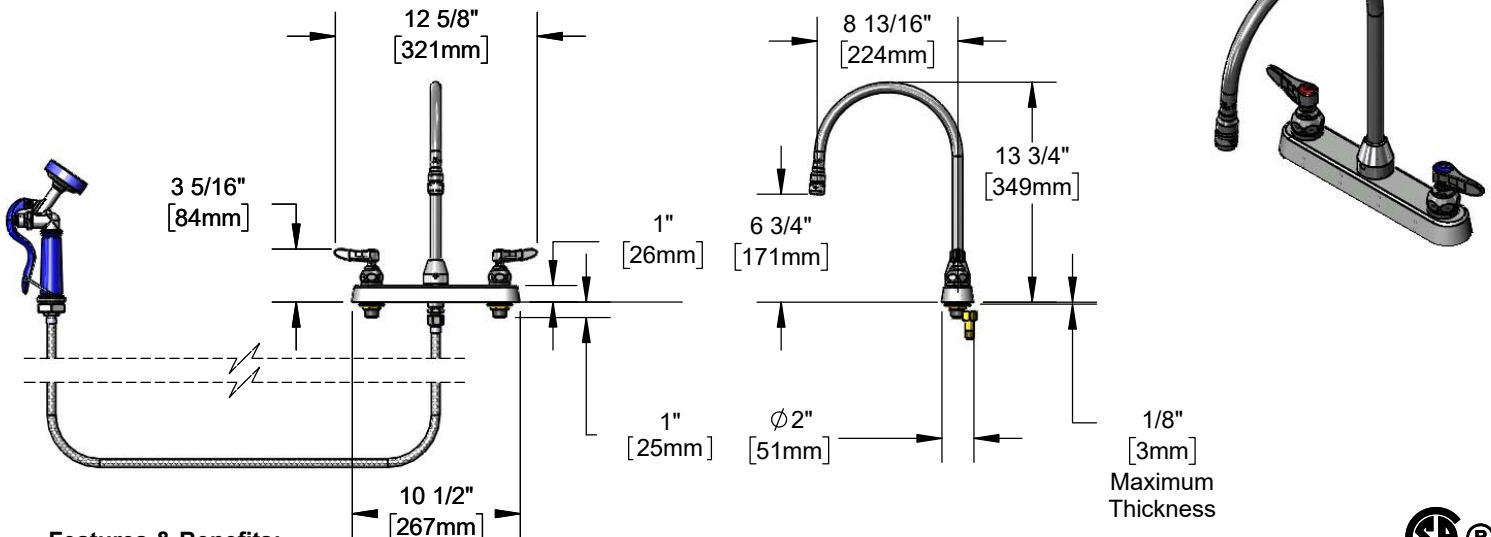

#### Architect/Engineering Specifications:

8" deck mount mixing faucet with chrome plated brass body, 8 13/16" swivel gooseneck with 2.2 GPM aerator, compression cartridges with spring checks, lever handles, 1/2" NPT male inlets, chrome plated escutcheon, 7' vinyl hose with aluminum angled spray valve and hose guide. Certified to ASME A112.18.1/CSA B125.1.

#### Features & Benefits:

- 8" deck mount mixing faucet w/ chrome plated brass body
- 8 13/16" swivel gooseneck
- 2.2 GPM aerator, Series 2 (B-0199-02)
- Quarter-turn Eterna compression cartridges with spring checks to prevent cross flow of water
- Lever handles w/ color coded indexes
- 1/2" NPT male inlets
- Tailpieces and nuts for 1/4" NPT male connections
- 7' vinyl hose with aluminum angled spray valve
- Deck mount hose guide
- Chrome plated escutcheon
- Material: Chrome plated brass body & tubular spout, aluminum spray valve body and chrome plated metal handles & escutcheon

#### Optional Handles

- 4" Wrist Action
- Lever (Standard)