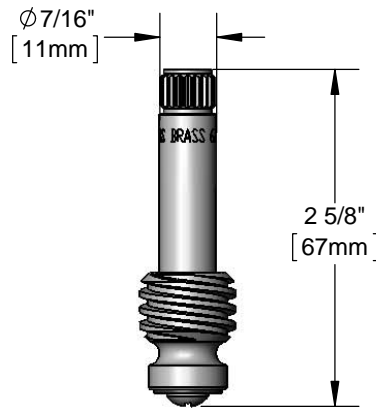

Architect/Engineering Specifications:

T&S compression cartridges spindle replacement parts kit. Certified to NSF 61–Section 9 and NSF 372.

Job Name \_\_\_\_\_  
 Model Specified \_\_\_\_\_ Quantity \_\_\_\_\_  
 Variations Specified \_\_\_\_\_  
 Date \_\_\_\_\_

000811-25  
Removable Spindle, RTC  
Qty = 1 ea.

000812-25  
Removable Spindle, LTC  
Qty = 1 ea.

000811-25  
Removable Spindle, RTC  
Qty = 1 ea.

000812-25  
Removable Spindle, LTC  
Qty = 1 ea.

Features & Benefits:

- Hot and cold Eterna cartridges spindle kit w/ seat washers

Product Compliance:

- NSF 61 - Section 9
- NSF 372 (Low Lead Content)

Warranty: One Year (Limited)

Performance Data:

- N/A