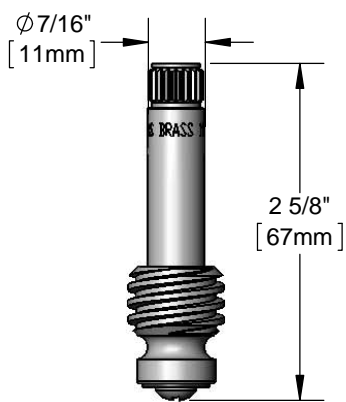

Architect/Engineering Specifications:

T&S compression cartridges spindle replacement parts kit. Certified to NSF 61–Section 9 and NSF 372.

Job Name \_\_\_\_\_  
 Model Specified \_\_\_\_\_ Quantity \_\_\_\_\_  
 Variations Specified \_\_\_\_\_  
 Date \_\_\_\_\_

000811-25  
Removable Spindle, RTC  
Qty = 1 ea.

000812-25  
Removable Spindle, LTC  
Qty = 1 ea.

000811-25  
Removable Spindle, RTC  
Qty = 1 ea.

000812-25  
Removable Spindle, LTC  
Qty = 1 ea.

Features & Benefits:

- Hot and cold Eterna cartridges spindle kit w/ seat washers

Product Compliance:

- NSF 61 - Section 9
- NSF 372 (Low Lead Content)

Warranty: One Year (Limited)

Performance Data:

- N/A