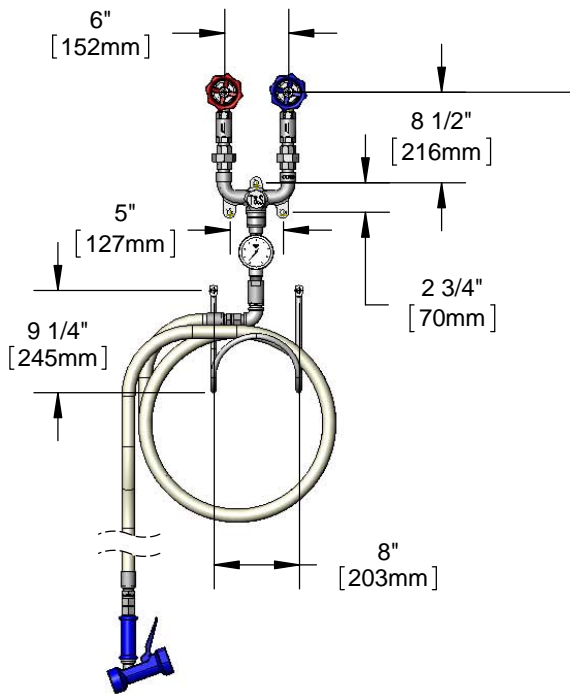

Washdown Stations
MV-0771-12CW

TAG:

Mixing Valve

Architect/Engineering Specifications:

Chrome plated washdown station w/ 3/4" mixing valve, thermometer, 50' hose, rear trigger stainless steel water gun & hose rack.

Job Name _____
 Model Specified _____ Quantity _____
 Variations Specified _____
 Date _____

Features & Benefits:

- Rear trigger stainless steel water gun w/ rubber cover and 7/16" orifice
- Brass Thermometer tee
- Stainless steel thermometer, temperature range 0° F-200° F
- 3/4" I.D. x 50' creamery hose w/ inlet swivel
- Stainless steel hose rack w/ mounting hardware
- Material: Chrome plated brass tee, stainless steel thermometer & water gun and rubber hose

Product Compliance:

- NSF 61 Exempt (Non-Potable)

Warranty: One Year (Limited)

Performance Data:

- Pressure: 20 - 125 psi
- Temperature: 40° F - 200° F
- Flow Rate: 10.60 GPM @ 60 psi

T&S BRASS AND BRONZE WORKS, INC.