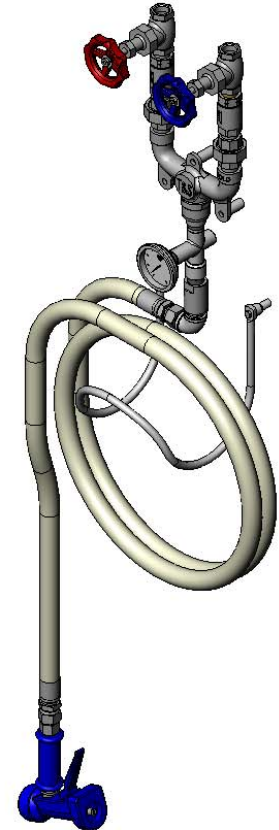

Washdown Stations
MV-0771-12CW

TAG:

Mixing Valve

Architect/Engineering Specifications:

Chrome plated washdown station w/ 3/4" mixing valve, thermometer, 50' hose, rear trigger stainless steel water gun & hose rack.

Job Name _____
 Model Specified _____ Quantity _____
 Variations Specified _____
 Date _____

Features & Benefits:

- Rear trigger stainless steel water gun w/ rubber cover and 7/16" orifice
- Brass Thermometer tee
- Stainless steel thermometer, temperature range 0° F-200° F
- 3/4" I.D. x 50' creamery hose w/ inlet swivel
- Stainless steel hose rack w/ mounting hardware
- Material: Chrome plated brass tee, stainless steel thermometer & water gun and rubber hose

Product Compliance:

- NSF 61 Exempt (Non-Potable)

Warranty: One Year (Limited)

Performance Data:

- Pressure: 20 - 125 psi
- Temperature: 40° F - 200° F
- Flow Rate: 10.60 GPM @ 60 psi

T&S BRASS AND BRONZE WORKS, INC.