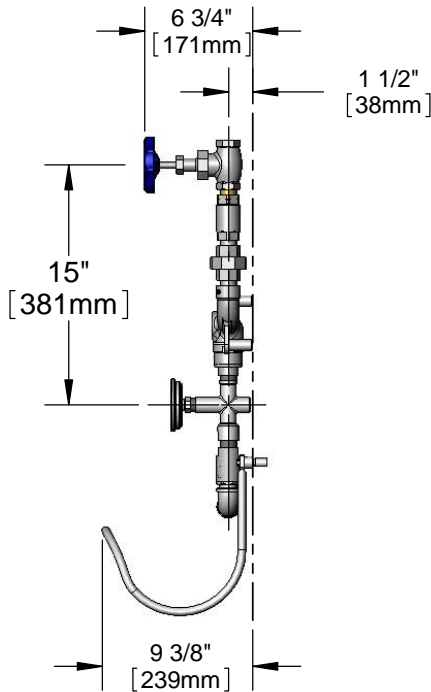

Washdown Stations
MV-0771-12CW

TAG:

Mixing Valve

Architect/Engineering Specifications:

Chrome plated washdown station w/ 3/4" mixing valve, thermometer, 50' hose, rear trigger stainless steel water gun & hose rack.

Job Name _____
 Model Specified _____ Quantity _____
 Variations Specified _____
 Date _____

Features & Benefits:

- Rear trigger stainless steel water gun w/ rubber cover and 7/16" orifice
- Brass Thermometer tee
- Stainless steel thermometer, temperature range 0° F-200° F
- 3/4" I.D. x 50' creamery hose w/ inlet swivel
- Stainless steel hose rack w/ mounting hardware
- Material: Chrome plated brass tee, stainless steel thermometer & water gun and rubber hose