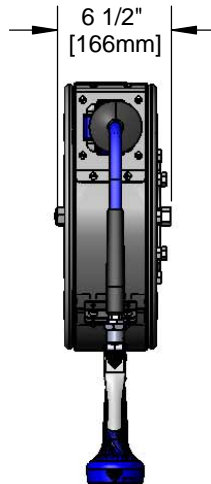

## B-7222-C08H

TAG:

### Enclosed Epoxy Coated Hose Reel

#### Architect/Engineering Specifications:

Enclosed epoxy coated hose reel, high flow spray valve, 3/8" x 30' heavy-duty non-marking hose, ratcheting system, multi-fit bracket, adjustable hose bumper and 3/8" NPT female inlet.

#### Features & Benefits:

- Enclosed epoxy coated hose reel
- High flow Jetspray valve w/ heat insulated handle
- 3/8" x 30' heavy-duty non-marking hose rated to 300 PSI
- Ratcheting system holds the length of hose until a slight tug to retract automatically
- 3/8" NPT female inlet
- Adjustable hose bumper
- Multi-fit bracket for wall, ceiling or under counter mounting
- Material: Epoxy coated enclosed reel & wall bracket and polished chrome plated brass spray valve