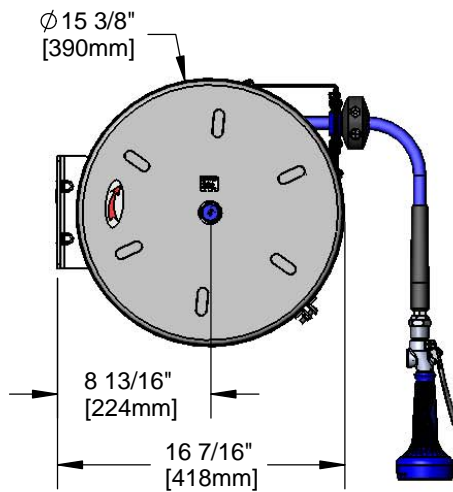

#### Architect/Engineering Specifications:

Enclosed epoxy coated hose reel, high flow spray valve, 3/8" x 30' heavy-duty non-marking hose, ratcheting system, multi-fit bracket, adjustable hose bumper and 3/8" NPT female inlet.

#### Features & Benefits:

- Enclosed epoxy coated hose reel
- High flow Jetspray valve w/ heat insulated handle
- 3/8" x 30' heavy-duty non-marking hose rated to 300 PSI
- Ratcheting system holds the length of hose until a slight tug to retract automatically
- 3/8" NPT female inlet
- Adjustable hose bumper
- Multi-fit bracket for wall, ceiling or under counter mounting
- Material: Epoxy coated enclosed reel & wall bracket and polished chrome plated brass spray valve