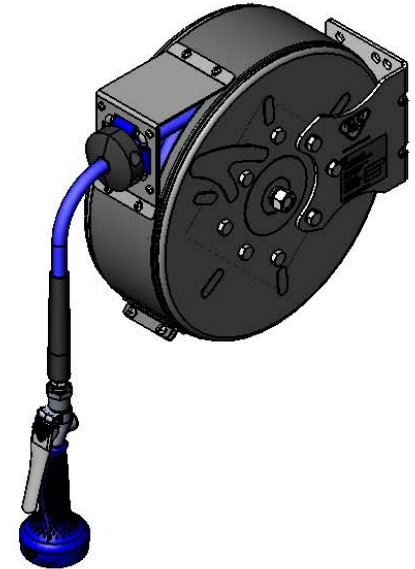

## B-7222-C08H

TAG:

### Enclosed Epoxy Coated Hose Reel

#### Architect/Engineering Specifications:

Enclosed epoxy coated hose reel, high flow spray valve, 3/8" x 30' heavy-duty non-marking hose, ratcheting system, multi-fit bracket, adjustable hose bumper and 3/8" NPT female inlet.

#### Features & Benefits:

- Enclosed epoxy coated hose reel
- High flow Jetspray valve w/ heat insulated handle
- 3/8" x 30' heavy-duty non-marking hose rated to 300 PSI
- Ratcheting system holds the length of hose until a slight tug to retract automatically
- 3/8" NPT female inlet
- Adjustable hose bumper
- Multi-fit bracket for wall, ceiling or under counter mounting
- Material: Epoxy coated enclosed reel & wall bracket and polished chrome plated brass spray valve