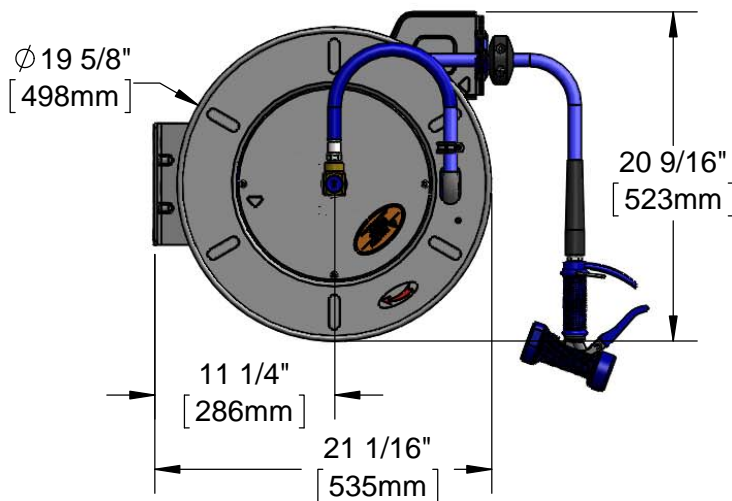

### Open Stainless Steel Hose Reel

#### Architect/Engineering Specifications:

Open stainless steel hose reel, stainless steel front trigger water gun with 9/16" orifice and 1/2" NPT female inlet, 1/2" x 35' heavy-duty non-marking hose, ratcheting system, multi-fit bracket, adjustable hose bumper and 1/2" NPT female inlet.

#### Features & Benefits:

- Open stainless steel hose reel
- Stainless steel front trigger water gun with 9/16" orifice and 1/2" NPT female inlet
- 1/2" x 35' heavy-duty non-marking hose rated to 300 PSI
- Ratcheting system holds the length of hose until a slight tug to retract automatically
- 1/2" NPT female inlet
- Adjustable hose bumper
- Multi-fit bracket for wall, ceiling or under counter mounting
- Material: Stainless steel open reel, water gun and wall bracket