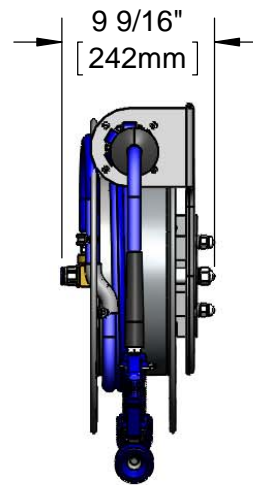

### Open Stainless Steel Hose Reel

#### Architect/Engineering Specifications:

Open stainless steel hose reel, stainless steel front trigger water gun with 9/16" orifice and 1/2" NPT female inlet, 1/2" x 35' heavy-duty non-marking hose, ratcheting system, multi-fit bracket, adjustable hose bumper and 1/2" NPT female inlet.

#### Features & Benefits:

- Open stainless steel hose reel
- Stainless steel front trigger water gun with 9/16" orifice and 1/2" NPT female inlet
- 1/2" x 35' heavy-duty non-marking hose rated to 300 PSI
- Ratcheting system holds the length of hose until a slight tug to retract automatically
- 1/2" NPT female inlet
- Adjustable hose bumper
- Multi-fit bracket for wall, ceiling or under counter mounting
- Material: Stainless steel open reel, water gun and wall bracket