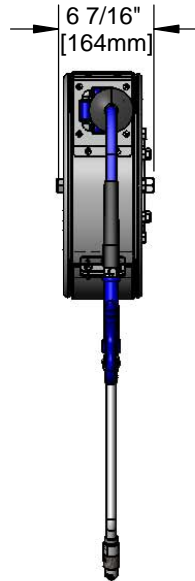

## B-7122-C10

TAG:

### Enclosed Stainless Steel Hose Reel

#### Architect/Engineering Specifications:

Enclosed stainless steel hose reel with extended spray wand, 3/8" x 30' heavy-duty non-marking hose, ratcheting system, multi-fit bracket, adjustable hose bumper and 3/8" NPT female inlet.

#### Features & Benefits:

- Enclosed stainless steel hose reel
- Extended spray wand
- 3/8" x 30' heavy-duty non-marking hose rated to 300 PSI
- Ratcheting system holds the length of hose until a slight tug to retract automatically
- 3/8" NPT female inlet
- Adjustable hose bumper
- Multi-fit bracket for wall, ceiling or under counter mounting
- Material: Stainless steel enclosed reel and wall bracket, polished chrome plated brass spray valve