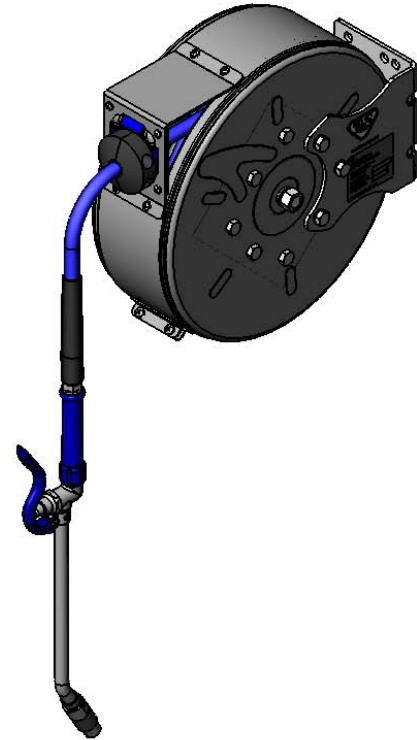

# Stainless Steel Retractable Hose Reels

### Enclosed Stainless Steel Hose Reel

#### Architect/Engineering Specifications:

Enclosed stainless steel hose reel with extended spray wand, 3/8" x 30' heavy-duty non-marking hose, ratcheting system, multi-fit bracket, adjustable hose bumper and 3/8" NPT female inlet.

#### Features & Benefits:

- Enclosed stainless steel hose reel
- Extended spray wand
- 3/8" x 30' heavy-duty non-marking hose rated to 300 PSI
- Ratcheting system holds the length of hose until a slight tug to retract automatically
- 3/8" NPT female inlet
- Adjustable hose bumper
- Multi-fit bracket for wall, ceiling or under counter mounting
- Material: Stainless steel enclosed reel and wall bracket, polished chrome plated brass spray valve