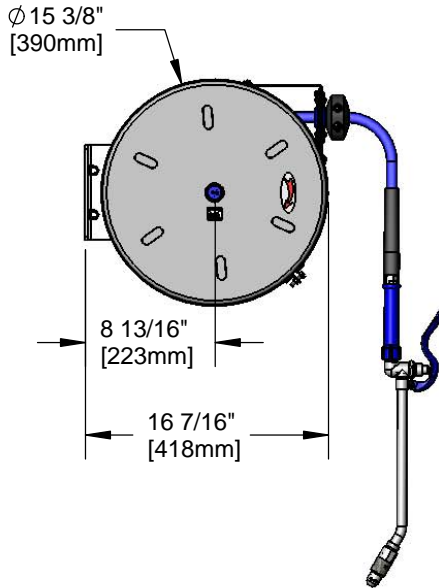

### Enclosed Stainless Steel Hose Reel

#### Architect/Engineering Specifications:

Enclosed stainless steel hose reel with extended spray wand, 3/8" x 30' heavy-duty non-marking hose, ratcheting system, multi-fit bracket, adjustable hose bumper and 3/8" NPT female inlet.

#### Features & Benefits:

- Enclosed stainless steel hose reel
- Extended spray wand
- 3/8" x 30' heavy-duty non-marking hose rated to 300 PSI
- Ratcheting system holds the length of hose until a slight tug to retract automatically
- 3/8" NPT female inlet
- Adjustable hose bumper
- Multi-fit bracket for wall, ceiling or under counter mounting
- Material: Stainless steel enclosed reel and wall bracket, polished chrome plated brass spray valve