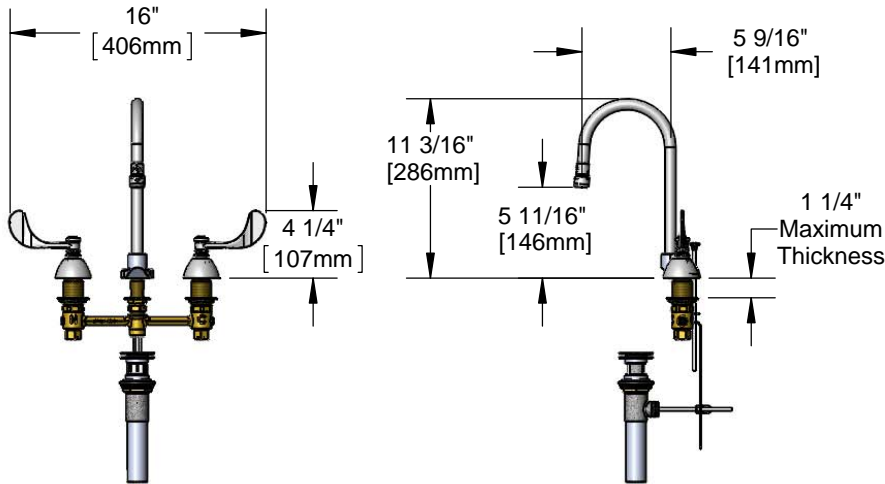

**Architect/Engineering Specifications:**

8" deck mount mixing faucet with forged body, pop-up rigid deck flange, rigid gooseneck with 2.2 GPM aerator, compression cartridges, 4" wrist action handles, chrome plated escutcheons and 1/2" NPSM male inlets with coupling nuts. Certified to ASME A112.18.1/CSA B125.1, NSF 61-Section 9 and NSF 372. Meets ADA ANSI/ICC A117.1 requirements.

Job Name \_\_\_\_\_  
 Model Specified \_\_\_\_\_ Quantity \_\_\_\_\_  
 Variations Specified \_\_\_\_\_  
 Date \_\_\_\_\_

**Features & Benefits:**

- 8" EasyInstall concealed deck mount faucet w/ forged brass body
- Pop-up rigid deck mount flange
- 5 9/16" rigid gooseneck
- 2.2 GPM aerator, Series 2 (B-0199-02)
- Eterna compression cartridges w/ Teflon seat washers
- 4" wrist action handles w/ color coded indexes
- 1/2" NPSM male inlets w/ coupling nuts
- Pop-up drain assembly with overflow opening fits lavatory sinks, Ø 1 1/4" brass tailpiece
- Material: Forged brass body, chrome plated metal handles, & escutcheons and polished chrome plated brass tubular spout

**Optional Handles**

- 4" Wrist Action (Standard)
- Lever
- 4-Arm

**Optional Cartridges**

- Quarter-Turn Cerama
- Eterna (Standard)
- Quarter-Turn Eterna
- Push Button Metering
- Pivot Action Metering
- Wrist Action Metering