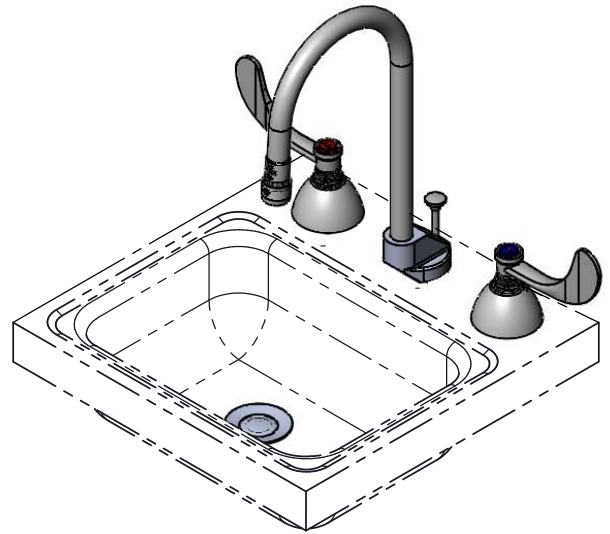

**Architect/Engineering Specifications:**

8" deck mount mixing faucet with forged body, pop-up rigid deck flange, rigid gooseneck with 2.2 GPM aerator, compression cartridges, 4" wrist action handles, chrome plated escutcheons and 1/2" NPSM male inlets with coupling nuts. Certified to ASME A112.18.1/CSA B125.1, NSF 61-Section 9 and NSF 372. Meets ADA ANSI/ICC A117.1 requirements.

Job Name \_\_\_\_\_  
 Model Specified \_\_\_\_\_ Quantity \_\_\_\_\_  
 Variations Specified \_\_\_\_\_  
 Date \_\_\_\_\_

**Features & Benefits:**

- 8" EasyInstall concealed deck mount faucet w/ forged brass body
- Pop-up rigid deck mount flange
- 5 9/16" rigid gooseneck
- 2.2 GPM aerator, Series 2 (B-0199-02)
- Eterna compression cartridges w/ Teflon seat washers
- 4" wrist action handles w/ color coded indexes
- 1/2" NPSM male inlets w/ coupling nuts
- Pop-up drain assembly with overflow opening fits lavatory sinks, Ø 1 1/4" brass tailpiece
- Material: Forged brass body, chrome plated metal handles, & escutcheons and polished chrome plated brass tubular spout

**Optional Handles**

- 4" Wrist Action (Standard)
- Lever
- 4-Arm

**Optional Cartridges**

- Quarter-Turn Cerama
- Eterna (Standard)
- Quarter-Turn Eterna
- Push Button Metering
- Pivot Action Metering
- Wrist Action Metering