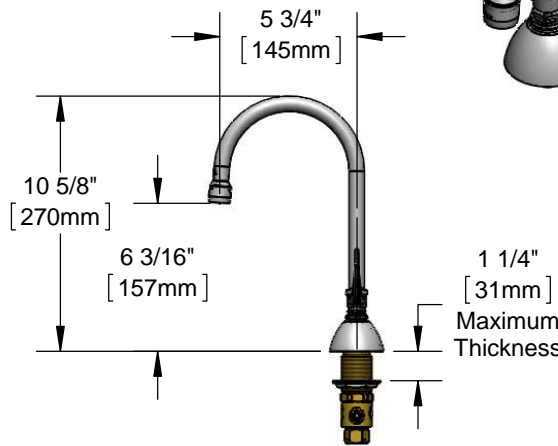

B-2866-05QT-L15

EasyInstall Concealed Widespread Lavatory Faucet

Architect/Engineering Specifications:

8" deck mount lavatory mixing faucet, swivel gooseneck w/ 1.5 GPM laminar flow device, compression cartridges, 4" wrist action handles, chrome plated escutcheons and 1/2" NPSM male inlets with coupling nuts. Certified to ASME A112.18.1/CSA B125.1, NSF 61-Section 9 and NSF 372. Meets ADA ANSI/ICC A117.1 requirements.

Job Name _____
 Model Specified _____ Quantity _____
 Variations Specified _____
 Date _____

Features & Benefits:

- 8" EasyInstall concealed deck mount faucet w/ forged brass body
- 5 3/4" swivel gooseneck w/ swivel-to-rigid washer to convert swivel gooseneck to rigid
- 1.5 GPM laminar flow device, Series 1 (B-0199-29)
- Quarter-turn Eterna compression cartridges
- 4" wrist action handles w/ color coded indexes
- 1/2" NPSM male inlets w/ coupling nuts
- Material: Forged brass body, polished chrome plated brass tubular spout and chrome plated metal handles

Optional Handles

- 4" Wrist Action (Standard)
- Lever
- 4-Arm

Optional Cartridges

- Quarter-Turn Cerama
- Eterna
- Quarter-Turn Eterna(Standard)
- Push Button Metering
- Pivot Action Metering
- Wrist Action Metering