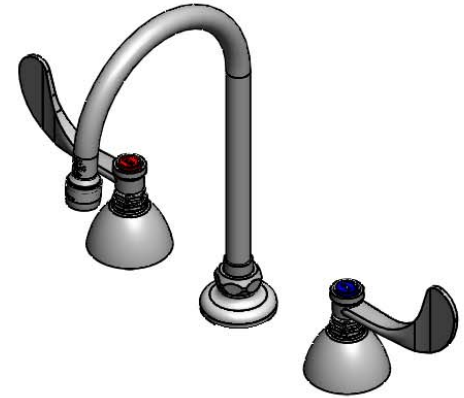

B-2866-05QT-L15

EasyInstall Concealed Widespread Lavatory Faucet

Architect/Engineering Specifications:

8" deck mount lavatory mixing faucet, swivel gooseneck w/ 1.5 GPM laminar flow device, compression cartridges, 4" wrist action handles, chrome plated escutcheons and 1/2" NPSM male inlets with coupling nuts. Certified to ASME A112.18.1/CSA B125.1, NSF 61-Section 9 and NSF 372. Meets ADA ANSI/ICC A117.1 requirements.

Job Name _____
 Model Specified _____ Quantity _____
 Variations Specified _____
 Date _____

Features & Benefits:

- 8" EasyInstall concealed deck mount faucet w/ forged brass body
- 5 3/4" swivel gooseneck w/ swivel-to-rigid washer to convert swivel gooseneck to rigid
- 1.5 GPM laminar flow device, Series 1 (B-0199-29)
- Quarter-turn Eterna compression cartridges
- 4" wrist action handles w/ color coded indexes
- 1/2" NPSM male inlets w/ coupling nuts
- Material: Forged brass body, polished chrome plated brass tubular spout and chrome plated metal handles

Optional Handles

- 4" Wrist Action (Standard)
- Lever
- 4-Arm

Optional Cartridges

- Quarter-Turn Cerama
- Eterna
- Quarter-Turn Eterna(Standard)
- Push Button Metering
- Pivot Action Metering
- Wrist Action Metering