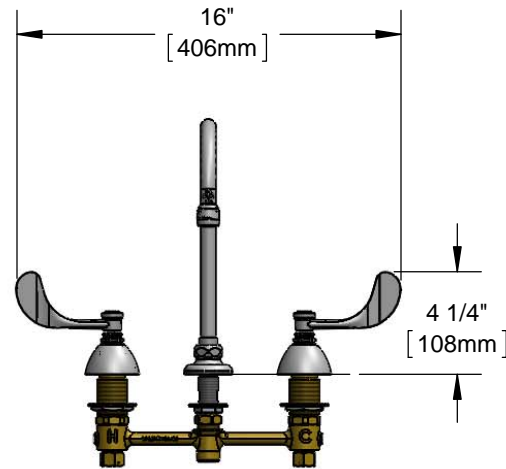

B-2866-05QT-L15

EasyInstall Concealed Widespread Lavatory Faucet

Architect/Engineering Specifications:

8" deck mount lavatory mixing faucet, swivel gooseneck w/ 1.5 GPM laminar flow device, compression cartridges, 4" wrist action handles, chrome plated escutcheons and 1/2" NPSM male inlets with coupling nuts. Certified to ASME A112.18.1/CSA B125.1, NSF 61-Section 9 and NSF 372. Meets ADA ANSI/ICC A117.1 requirements.

Job Name _____
 Model Specified _____ Quantity _____
 Variations Specified _____
 Date _____

Features & Benefits:

- 8" EasyInstall concealed deck mount faucet w/ forged brass body
- 5 3/4" swivel gooseneck w/ swivel-to-rigid washer to convert swivel gooseneck to rigid
- 1.5 GPM laminar flow device, Series 1 (B-0199-29)
- Quarter-turn Eterna compression cartridges
- 4" wrist action handles w/ color coded indexes
- 1/2" NPSM male inlets w/ coupling nuts
- Material: Forged brass body, polished chrome plated brass tubular spout and chrome plated metal handles

Optional Handles

- 4" Wrist Action (Standard)
- Lever
- 4-Arm

Optional Cartridges

- Quarter-Turn Cerama
- Eterna
- Quarter-Turn Eterna(Standard)
- Push Button Metering
- Pivot Action Metering
- Wrist Action Metering