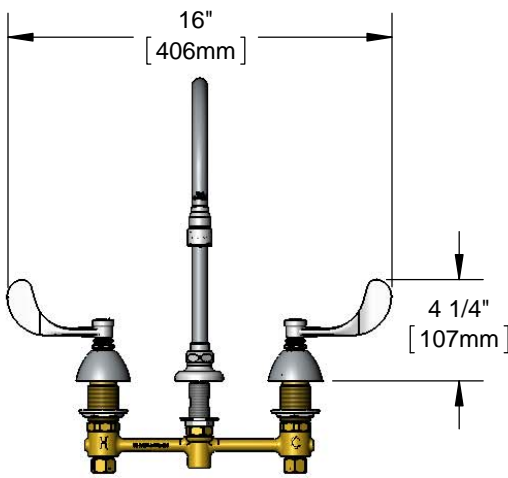

Architect/Engineering Specifications:

8" concealed deck mount mixing faucet with forged brass body, swivel gooseneck with 2.2 GPM vandal resistant aerator, compression cartridges, 4" wrist action handles, polished chrome plated escutcheons and 1/2" NPSM male inlets with coupling nuts. Certified to ASME A112.18.1/CSA B125.1, NSF 61-Section 9 and NSF 372. Meets ADA ANSI/ICC A117.1 requirements.

Job Name _____
 Model Specified _____ Quantity _____
 Variations Specified _____
 Date _____

Features & Benefits:

- 8" EasyInstall concealed deck mount mixing faucet w/ forged brass body
- 8 13/16" swivel gooseneck w/ swivel-to-rigid washer to convert swivel gooseneck to rigid
- 2.2 GPM vandal resistant aerated, Series 7 (B-0199-07)
- Eterna compression cartridges
- 4" wrist action handles w/ color coded indexes
- 1/2" NPSM male inlets w/ coupling nuts
- Material: Forged brass body, polished chrome plated brass tubular spout and chrome plated metal handles

Optional Handles

- 4" Wrist Action (Standard)
- Lever
- 4-Arm

Optional Cartridges

- Quarter-Turn Cerama
- Eterna (Standard)
- Quarter-Turn Eterna
- Push Button Metering
- Pivot Action Metering
- Wrist Action Metering