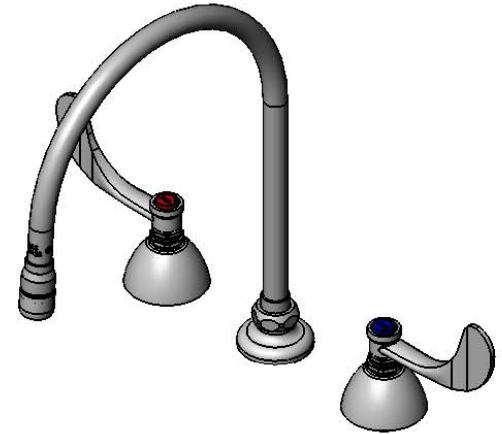

Architect/Engineering Specifications:

8" concealed deck mount mixing faucet with forged brass body, swivel gooseneck with 2.2 GPM vandal resistant aerator, compression cartridges, 4" wrist action handles, polished chrome plated escutcheons and 1/2" NPSM male inlets with coupling nuts. Certified to ASME A112.18.1/CSA B125.1, NSF 61-Section 9 and NSF 372. Meets ADA ANSI/ICC A117.1 requirements.

Job Name _____
 Model Specified _____ Quantity _____
 Variations Specified _____
 Date _____

Features & Benefits:

- 8" EasyInstall concealed deck mount mixing faucet w/ forged brass body
- 8 13/16" swivel gooseneck w/ swivel-to-rigid washer to convert swivel gooseneck to rigid
- 2.2 GPM vandal resistant aerated, Series 7 (B-0199-07)
- Eterna compression cartridges
- 4" wrist action handles w/ color coded indexes
- 1/2" NPSM male inlets w/ coupling nuts
- Material: Forged brass body, polished chrome plated brass tubular spout and chrome plated metal handles

Optional Handles

- 4" Wrist Action (Standard)
- Lever
- 4-Arm

Optional Cartridges

- Quarter-Turn Cerama
- Eterna (Standard)
- Quarter-Turn Eterna
- Push Button Metering
- Pivot Action Metering
- Wrist Action Metering