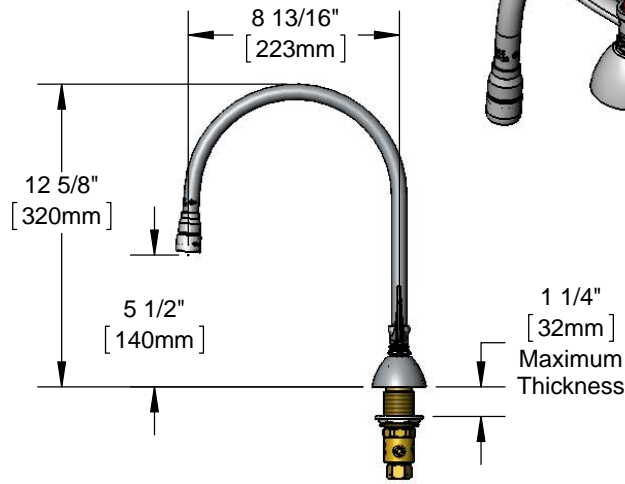

Architect/Engineering Specifications:

8" concealed deck mount mixing faucet with forged brass body, swivel gooseneck with 2.2 GPM vandal resistant aerator, compression cartridges, 4" wrist action handles, polished chrome plated escutcheons and 1/2" NPSM male inlets with coupling nuts. Certified to ASME A112.18.1/CSA B125.1, NSF 61-Section 9 and NSF 372. Meets ADA ANSI/ICC A117.1 requirements.

Job Name _____
 Model Specified _____ Quantity _____
 Variations Specified _____
 Date _____

Features & Benefits:

- 8" EasyInstall concealed deck mount mixing faucet w/ forged brass body
- 8 13/16" swivel gooseneck w/ swivel-to-rigid washer to convert swivel gooseneck to rigid
- 2.2 GPM vandal resistant aerated, Series 7 (B-0199-07)
- Eterna compression cartridges
- 4" wrist action handles w/ color coded indexes
- 1/2" NPSM male inlets w/ coupling nuts
- Material: Forged brass body, polished chrome plated brass tubular spout and chrome plated metal handles

Optional Handles

- 4" Wrist Action (Standard)
- Lever
- 4-Arm

Optional Cartridges

- Quarter-Turn Cerama
- Eterna (Standard)
- Quarter-Turn Eterna
- Push Button Metering
- Pivot Action Metering
- Wrist Action Metering