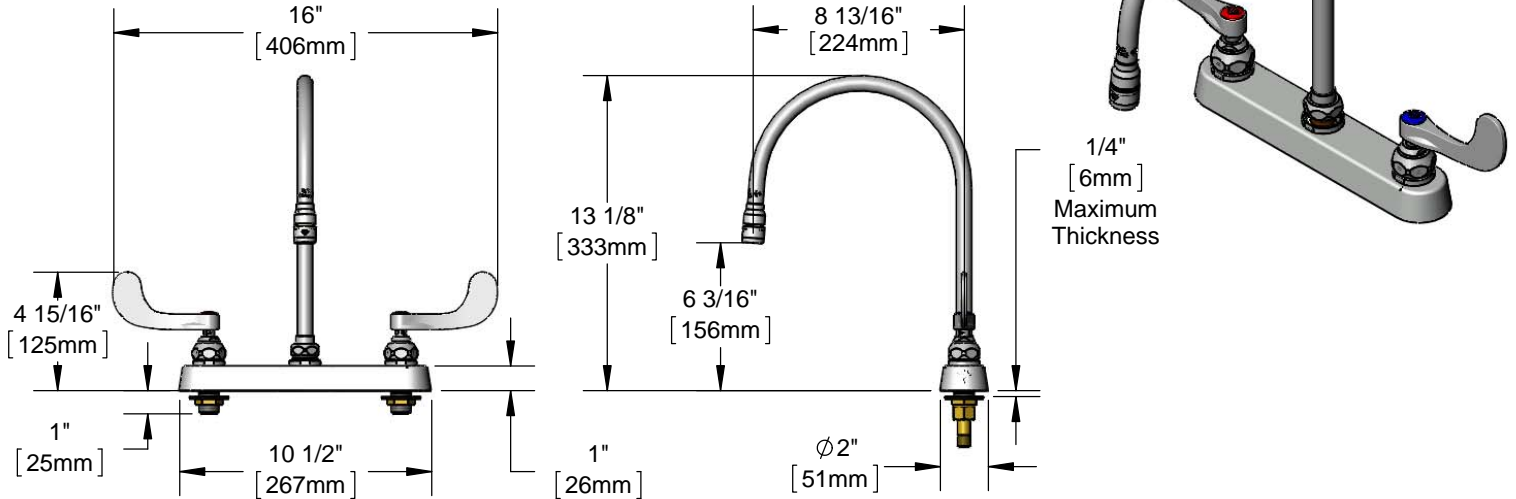

B-1194-QT-A22W4

Workboard Mixing Faucet

Architect/Engineering Specifications:

8" deck mount workboard mixing faucet with chrome plated brass body, 8 13/16" swivel gooseneck with 2.2 GPM aerator, compression cartridges with spring checks, 4" wrist action handles, 1/2" NPT male inlets and chrome plated escutcheon. Certified to ASME A112.18.1/CSA B125.1, NSF 61-Section 9 and NSF 372. Meets ADA ANSI/ICC A117.1 requirements.

Job Name _____
 Model Specified _____ Quantity _____
 Variations Specified _____
 Date _____

Features & Benefits:

- 8" deck mount workboard mixing faucet w/ chrome plated brass body
- 8 13/16" swivel gooseneck
- 2.2 GPM aerator, Series 2 (B-0199-02)
- Quarter-turn Eterna compression cartridges with spring checks to prevent cross flow of water
- 4" wrist action handles w/ color coded indexes
- 1/2" NPT male inlets
- Tailpieces and nuts for 1/4" NPT male connections
- Chrome plated escutcheon
- Material: Chrome plated brass body & tubular spout and chrome plated metal handles & escutcheon