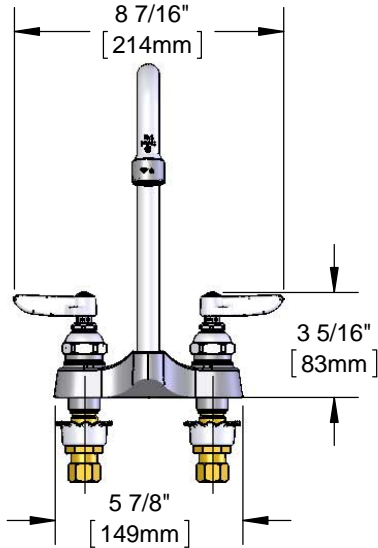

Architect/Engineering Specifications:

4" centerset deck mount mixing faucet with polished chrome plated brass body, 2 7/8" rigid gooseneck, 2.2 GPM vandal resistant aerator, compression cartridges, lever handles and 1/2" NPSM male inlets. Certified to ASME A112.18.1/CSA B125.1, NSF 61-Section 9 and NSF 372. Meets ADA ANSI/ICC A117.1 requirements.

Job Name _____
 Model Specified _____ Quantity _____
 Variations Specified _____
 Date _____

Features & Benefits:

- 4" centerset deck mount mixing faucet w/ polished chrome plated brass body and integral spout
- 2.2 GPM vandal resistant aerator, Series 6 (B-0199-06)
- Eterna compression cartridges
- Lever handles w/ color coded indexes
- 1/2" NPSM male inlets with coupling nuts
- Material: Polished chrome plated brass body & spout and chrome plated metal handles

Optional Handles

- 4" Wrist Action
- Lever (Standard)
- 4-Arm

Optional Cartridges

- Quarter -Turn Cerama
- Eterna (Standard)
- Quarter -Turn Eterna
- Push Button Metering
- Pivot Action Metering
- Wrist Action Metering