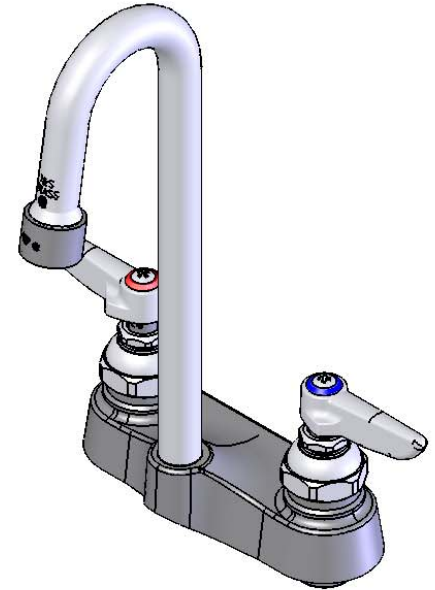

Architect/Engineering Specifications:

4" centerset deck mount mixing faucet with polished chrome plated brass body, 2 7/8" rigid gooseneck, 2.2 GPM vandal resistant aerator, compression cartridges, lever handles and 1/2" NPSM male inlets. Certified to ASME A112.18.1/CSA B125.1, NSF 61-Section 9 and NSF 372. Meets ADA ANSI/ICC A117.1 requirements.

Job Name _____
 Model Specified _____ Quantity _____
 Variations Specified _____
 Date _____

Features & Benefits:

- 4" centerset deck mount mixing faucet w/ polished chrome plated brass body and integral spout
- 2.2 GPM vandal resistant aerator, Series 6 (B-0199-06)
- Eterna compression cartridges
- Lever handles w/ color coded indexes
- 1/2" NPSM male inlets with coupling nuts
- Material: Polished chrome plated brass body & spout and chrome plated metal handles

Optional Handles

- 4" Wrist Action
- Lever (Standard)
- 4-Arm

Optional Cartridges

- Quarter -Turn Cerama
- Eterna (Standard)
- Quarter -Turn Eterna
- Push Button Metering
- Pivot Action Metering
- Wrist Action Metering