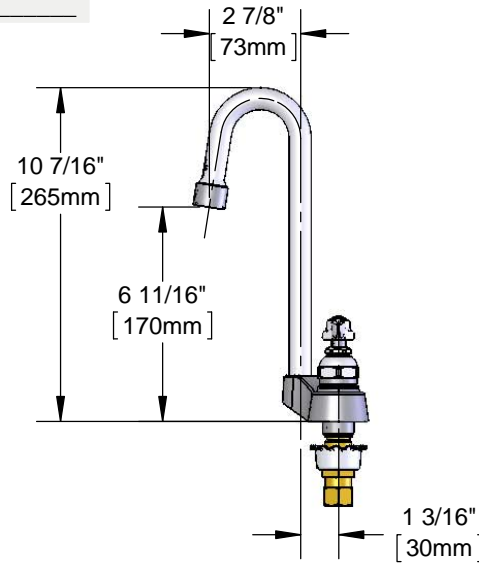

Architect/Engineering Specifications:

4" centerset deck mount mixing faucet with polished chrome plated brass body, 2 7/8" rigid gooseneck, 2.2 GPM vandal resistant aerator, compression cartridges, lever handles and 1/2" NPSM male inlets. Certified to ASME A112.18.1/CSA B125.1, NSF 61-Section 9 and NSF 372. Meets ADA ANSI/ICC A117.1 requirements.

Job Name _____
 Model Specified _____ Quantity _____
 Variations Specified _____
 Date _____

Features & Benefits:

- 4" centerset deck mount mixing faucet w/ polished chrome plated brass body and integral spout
- 2.2 GPM vandal resistant aerator, Series 6 (B-0199-06)
- Eterna compression cartridges
- Lever handles w/ color coded indexes
- 1/2" NPSM male inlets with coupling nuts
- Material: Polished chrome plated brass body & spout and chrome plated metal handles

Optional Handles

- 4" Wrist Action
- Lever (Standard)
- 4-Arm

Optional Cartridges

- Quarter -Turn Cerama
- Eterna (Standard)
- Quarter -Turn Eterna
- Push Button Metering
- Pivot Action Metering
- Wrist Action Metering