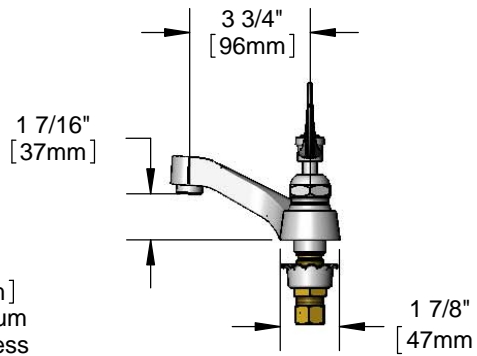

### Architect/Engineering Specifications:

4" centerset deck mount faucet with polished chrome plated brass body & integral spout, 0.5 GPM non-aerated spray device, ceramic cartridges, 4" wrist action handles and 1/2" NPSM male inlets. Certified to ASME A112.18.1/CSA B125.1, NSF 61-Section 9 and NSF 372. Meets ADA ANSI/ICC A117.1 requirements.

### Features & Benefits:

- 4" centerset deck mount mixing faucet w/ polished chrome plated brass body and integral spout
- 0.5 GPM non-aerated spray device, Series 3 (B-0199-03-N05)
- Quarter-turn Cerama cartridges
- 4" wrist action handles w/ color coded indexes
- 1/2" NPSM male inlets w/ coupling nuts
- Material: Polished chrome plated brass body & spout and chrome plated metal handles