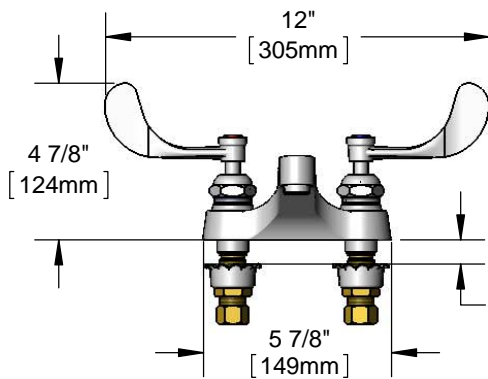

### Architect/Engineering Specifications:

4" centerset deck mount faucet with polished chrome plated brass body & integral spout, 0.5 GPM non-aerated spray device, ceramic cartridges, 4" wrist action handles and 1/2" NPSM male inlets. Certified to ASME A112.18.1/CSA B125.1, NSF 61-Section 9 and NSF 372. Meets ADA ANSI/ICC A117.1 requirements.

### Features & Benefits:

- 4" centerset deck mount mixing faucet w/ polished chrome plated brass body and integral spout
- 0.5 GPM non-aerated spray device, Series 3 (B-0199-03-N05)
- Quarter-turn Cerama cartridges
- 4" wrist action handles w/ color coded indexes
- 1/2" NPSM male inlets w/ coupling nuts
- Material: Polished chrome plated brass body & spout and chrome plated metal handles

### Optional Handles

- 4" Wrist Action (Standard)
- Lever
- 4-Arm