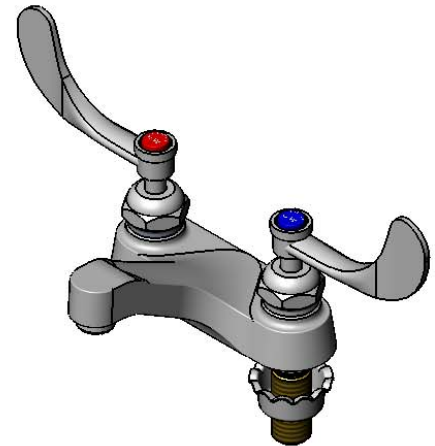

## B-0890-CR-LF05

## Centerset Lavatory Faucet

### Architect/Engineering Specifications:

4" centerset deck mount faucet with polished chrome plated brass body & integral spout, 0.5 GPM non-aerated spray device, ceramic cartridges, 4" wrist action handles and 1/2" NPSM male inlets. Certified to ASME A112.18.1/CSA B125.1, NSF 61-Section 9 and NSF 372. Meets ADA ANSI/ICC A117.1 requirements.

### Features & Benefits:

- 4" centerset deck mount mixing faucet w/ polished chrome plated brass body and integral spout
- 0.5 GPM non-aerated spray device, Series 3 (B-0199-03-N05)
- Quarter-turn Cerama cartridges
- 4" wrist action handles w/ color coded indexes
- 1/2" NPSM male inlets w/ coupling nuts
- Material: Polished chrome plated brass body & spout and chrome plated metal handles