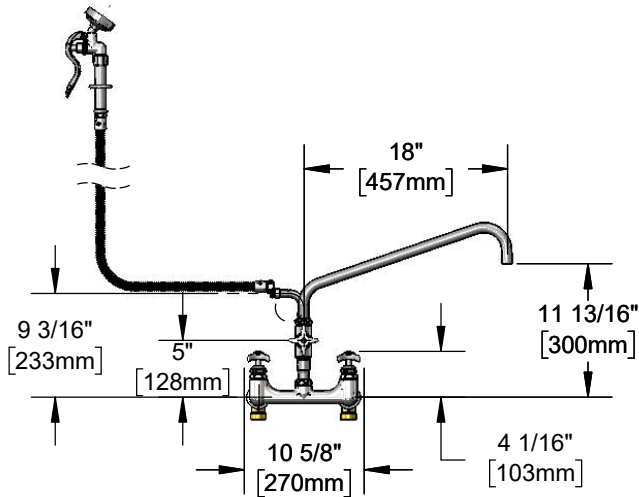

Big-Flo Pre-Rinse Units

B-0289

TAG:

Big-Flo Pre-Rinse Unit

Architect/Engineering Specifications:

8" wall mount large flow mixing faucet with polished chrome plated brass body, add-on faucet with compression cartridge and 4-arm handle, 18" plain end swing nozzle, 90° swivel adapter, 104" flexible stainless steel hose with heat resistant handle, 1.42 GPM angled spray valve, compression spindles, 4-arm handles, 3/4" female flange inlet and 3/4" NPT female inlet elbows. Certified to ASME A112.18.1/CSA B125.1, NSF 61-Section 9 and NSF 372. EPAAct 2005 compliant.

Job Name _____
 Model Specified _____ Quantity _____
 Variations Specified _____
 Date _____

Features & Benefits:

- 8" wall mount Big-Flo mixing faucet w/ polished chrome plated brass body
- EasyInstall add-on Big-Flo faucet w/ polished chrome plated brass body
- 18" Big-Flo plain end swing nozzle
- 90° swivel adapter
- 104" flexible stainless steel hose w/ heat resistant gray handle and hold down ring
- 1.42 GPM angled spray valve
- Big-Flo compression spindles
- 4-arm handles w/ color coded indexes
- 3/4" NPT female eccentric inlets with $\phi 2"$ flanges with 3/4" NPT female inlet elbows
- Adjustable centers from 7 3/4" to 8 1/4"
- Check valves in body to prevent cross flow of water
- Material: Polished chrome plated brass body, add-on faucet body, tubular spout, riser & spray valve body, stainless steel hose, and chrome plated metal handles

Product Compliance:

- ASME A112.18.1 / CSA B125.1
- NSF 61 - Section 9
- NSF 372 (Low Lead Content)
- EPAAct 2005 (PRSV)

Warranty: One Year (Limited)

Performance Data:

- Pressure: 20 - 125 psi
- Temperature: 40 °F - 140 °F
- Flow Rate:
 - Spray Valve: 1.42 GPM @ 60 psi
 - Add-On Faucet: 29.55 GPM @ 60 psi