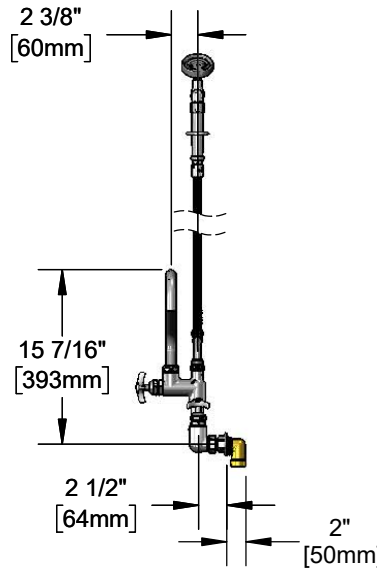

Big-Flo Pre-Rinse Units

B-0289

TAG:

Big-Flo Pre-Rinse Unit

Architect/Engineering Specifications:

8" wall mount large flow mixing faucet with polished chrome plated brass body, add-on faucet with compression cartridge and 4-arm handle, 18" plain end swing nozzle, 90° swivel adapter, 104" flexible stainless steel hose with heat resistant handle, 1.42 GPM angled spray valve, compression spindles, 4-arm handles, 3/4" female flange inlet and 3/4" NPT female inlet elbows. Certified to ASME A112.18.1/CSA B125.1, NSF 61-Section 9 and NSF 372. EPAAct 2005 compliant.

Job Name _____
 Model Specified _____ Quantity _____
 Variations Specified _____
 Date _____

Features & Benefits:

- 8" wall mount Big-Flo mixing faucet w/ polished chrome plated brass body
- EasyInstall add-on Big-Flo faucet w/ polished chrome plated brass body
- 18" Big-Flo plain end swing nozzle
- 90° swivel adapter
- 104" flexible stainless steel hose w/ heat resistant gray handle and hold down ring
- 1.42 GPM angled spray valve
- Big-Flo compression spindles
- 4-arm handles w/ color coded indexes
- 3/4" NPT female eccentric inlets with $\phi 2"$ flanges with 3/4" NPT female inlet elbows
- Adjustable centers from 7 3/4" to 8 1/4"
- Check valves in body to prevent cross flow of water
- Material: Polished chrome plated brass body, add-on faucet body, tubular spout, riser & spray valve body, stainless steel hose, and chrome plated metal handles

Product Compliance:

- ASME A112.18.1 / CSA B125.1
- NSF 61 - Section 9
- NSF 372 (Low Lead Content)
- EPAAct 2005 (PRSV)

Warranty: One Year (Limited)

Performance Data:

- Pressure: 20 - 125 psi
- Temperature: 40 °F - 140 °F
- Flow Rate:
 - Spray Valve: 1.42 GPM @ 60 psi
 - Add-On Faucet: 29.55 GPM @ 60 psi