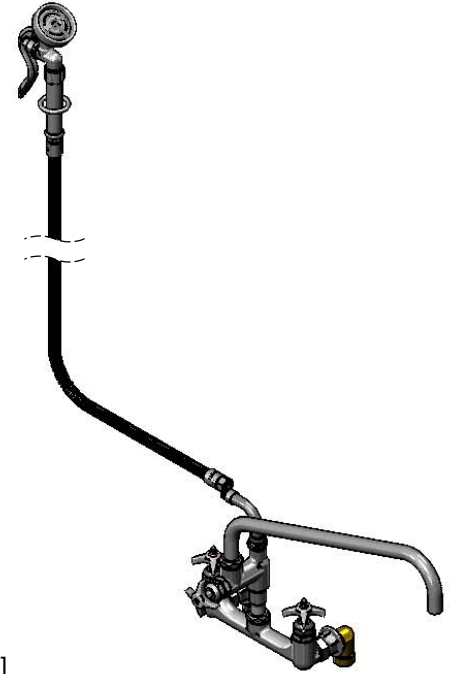

Big-Flo Pre-Rinse Units

B-0289

TAG:

Big-Flo Pre-Rinse Unit

Architect/Engineering Specifications:

8" wall mount large flow mixing faucet with polished chrome plated brass body, add-on faucet with compression cartridge and 4-arm handle, 18" plain end swing nozzle, 90° swivel adapter, 104" flexible stainless steel hose with heat resistant handle, 1.42 GPM angled spray valve, compression spindles, 4-arm handles, 3/4" female flange inlet and 3/4" NPT female inlet elbows. Certified to ASME A112.18.1/CSA B125.1, NSF 61-Section 9 and NSF 372. EPAAct 2005 compliant.

Job Name _____
 Model Specified _____ Quantity _____
 Variations Specified _____
 Date _____

Features & Benefits:

- 8" wall mount Big-Flo mixing faucet w/ polished chrome plated brass body
- EasyInstall add-on Big-Flo faucet w/ polished chrome plated brass body
- 18" Big-Flo plain end swing nozzle
- 90° swivel adapter
- 104" flexible stainless steel hose w/ heat resistant gray handle and hold down ring
- 1.42 GPM angled spray valve
- Big-Flo compression spindles
- 4-arm handles w/ color coded indexes
- 3/4" NPT female eccentric inlets with $\phi 2"$ flanges with 3/4" NPT female inlet elbows
- Adjustable centers from 7 3/4" to 8 1/4"
- Check valves in body to prevent cross flow of water
- Material: Polished chrome plated brass body, add-on faucet body, tubular spout, riser & spray valve body, stainless steel hose, and chrome plated metal handles