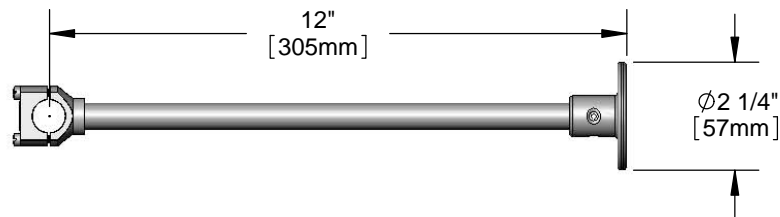

Architect/Engineering Specifications:

Polished chrome plated brass 12" wall bracket with chrome plated mounting screws.

Job Name _____

Model Specified _____ Quantity _____

Variations Specified _____

Date _____

Features & Benefits:

- Polished chrome plated brass 12" wall bracket
- Ø2 1/4" wall flange
- Fits 3/8" pipe
- Mounting screws (included)
- Material: Polished chrome plated brass body and chrome plated brass screws