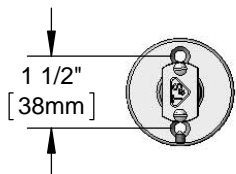

Architect/Engineering Specifications:

Polished chrome plated brass 12" wall bracket with chrome plated mounting screws.

Job Name _____

Model Specified _____ Quantity _____

Variations Specified _____

Date _____

Features & Benefits:

- Polished chrome plated brass 12" wall bracket
- Ø2 1/4" wall flange
- Fits 3/8" pipe
- Mounting screws (included)
- Material: Polished chrome plated brass body and chrome plated brass screws