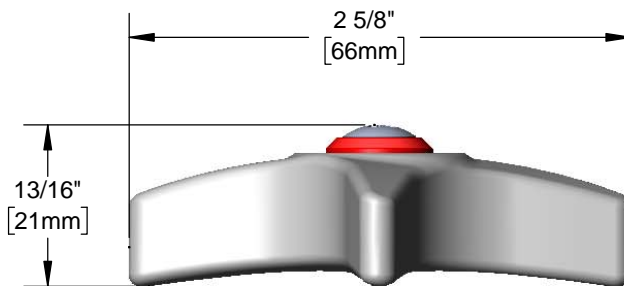

Architect/Engineering Specifications:

Chrome plated metal 4-arm handle with red index and screw. Fits all standard T&S compression and ceramic cartridges.

Job Name _____

Model Specified _____ Quantity _____

Variations Specified _____

Date _____

Features & Benefits:

- Chrome plated metal 4-arm handle
- Red (HW) index & screw
- Fits all standard T&S Eterna compression and Cerama cartridges
- Material: Chrome plated metal