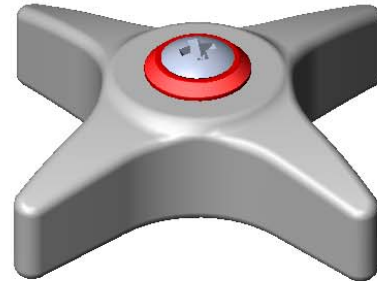

Architect/Engineering Specifications:

Chrome plated metal 4-arm handle with red index and screw. Fits all standard T&S compression and ceramic cartridges.

Job Name _____

Model Specified _____ Quantity _____

Variations Specified _____

Date _____

Features & Benefits:

- Chrome plated metal 4-arm handle
- Red (HW) index & screw
- Fits all standard T&S Eterna compression and Cerama cartridges
- Material: Chrome plated metal