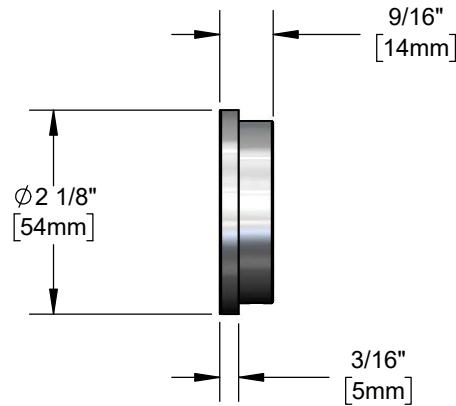

Architect/Engineering Specifications:

Chrome plated brass cap for electronic sensor faucet with vandal resistant screw.

Job Name _____
 Model Specified _____ Quantity _____
 Variations Specified _____
 Date _____

Features & Benefits:

- Chrome plated brass cap
- Vandal resistant screw
- Material: Chrome plated brass

Product Compliance:

- N/A

Warranty: One Year (Limited)

Performance Data:

- N/A