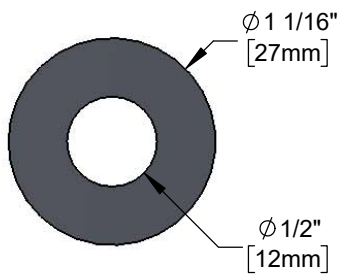

**Architect/Engineering Specifications:**

1 1/16" Forbon washer for T&S faucets.

Job Name \_\_\_\_\_

Model Specified \_\_\_\_\_ Quantity \_\_\_\_\_

Variations Specified \_\_\_\_\_

Date \_\_\_\_\_

**Features & Benefits:**