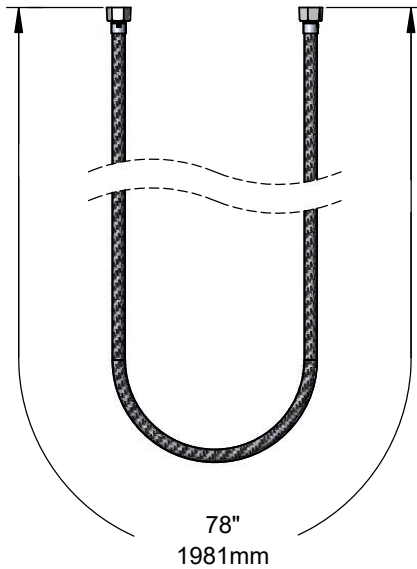

Architect/Engineering Specifications:

78" vinyl hose with 3/4-14-UN female inlet and 3/4-14UN female outlet.

Job Name _____
Model Specified _____ Quantity _____
Variations Specified _____
Date _____

Features & Benefits:

- 78" vinyl hose
- 3/4-14 UN female inlet
- 3/4-14 UN female outlet
- Material: Polished chrome plated brass end fittings and vinyl hose

Product Compliance:

- N/A

Warranty: One Year (Limited)

Performance Data: