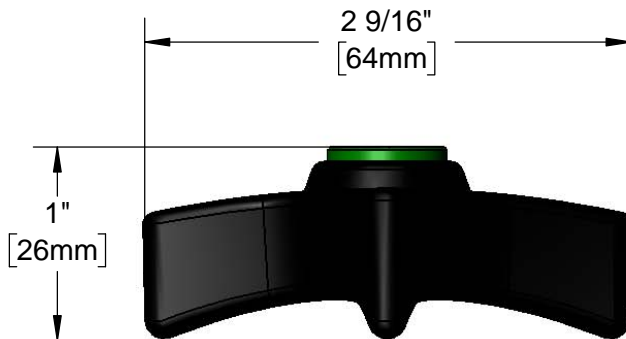

**Architect/Engineering Specifications:**

Black polypropylene 4-arm handle with green index and screw. Fits all standard T&S Eterna and Cerama cartridges.

Job Name \_\_\_\_\_  
 Model Specified \_\_\_\_\_ Quantity \_\_\_\_\_  
 Variations Specified \_\_\_\_\_  
 Date \_\_\_\_\_

**Features & Benefits:**

- Black polypropylene 4-arm handle
- Green (CW) snap-in index and screw
- Material: Polypropylene

**Product Compliance:**

- N/A

**Warranty:** One Year (Limited)

**Performance Data:**