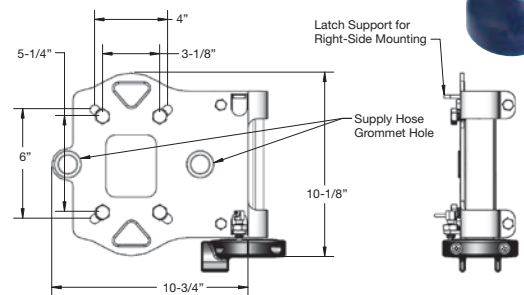

## the G018477-45 Heavy-Duty Table Leg Hose Reel Swing Bracket

We are pleased to introduce the latest **T&S Brass hose reel bracket** model in our innovative hose reel product line.

The **G018477-45 Heavy-Duty Stainless Steel Table Leg Hose Reel Swing Bracket** is designed for mounting on a table that has 1<sup>5</sup>/<sub>8</sub>" (4.128 cm) diameter legs with a fixed 1<sup>5</sup>/<sub>8</sub>" (4.128 cm) diameter lower cross brace. This bracket requires a fixed lower cross brace. Please note that this bracket is not designed for tables with an undershelf or for tables with adjustable cross bracing.

The **G018477-45 Swing Bracket** gives you the flexibility to mount a hose reel closer to its cleaning application, thus saving excessive hose wear and user fatigue.

Also included:

- A long lasting composite base and bearing surface
- Supply hose holes with grommets
- All installation hardware
- All hose reel mounting hardware (hose reel not included)
- One-year warranty

**G018477-45  
Swing Bracket Features:**

- Accepts most T&S hose reels
- 210° rotation with multiple locking positions
- Allows hose reel installation closer to cleaning location
- Convenient right- or left-hand mounting

Hose bracket bumper; shows hose reel rotated under table (right-hand installation shown)

Hose Reel Swing Bracket can rotate 210°

Requires fixed cross brace supports

Spring-loaded latch with multiple locking positions