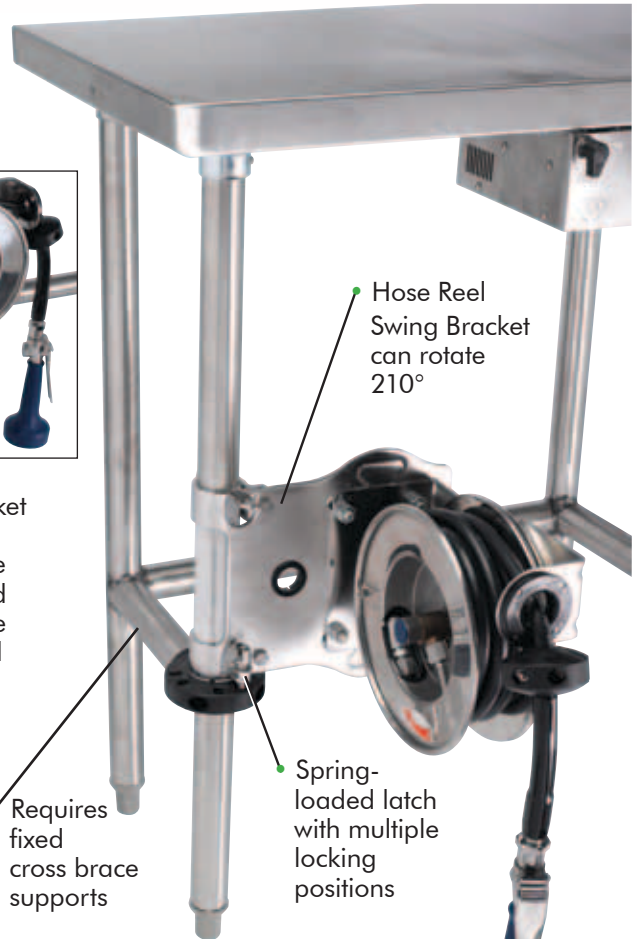

## the G018477-45 Heavy-Duty Table Leg Hose Reel Swing Bracket

We are pleased to introduce the latest **T&S Brass hose reel bracket** model in our innovative hose reel product line.

The **G018477-45 Heavy-Duty Stainless Steel Table Leg Hose Reel Swing Bracket** is designed for mounting on a table that has 1<sup>5</sup>/<sub>8</sub>" (4.128 cm) diameter legs with a fixed 1<sup>5</sup>/<sub>8</sub>" (4.128 cm) diameter lower cross brace. This bracket requires a fixed lower cross brace. Please note that this bracket is not designed for tables with an undershelf or for tables with adjustable cross bracing.

The **G018477-45 Swing Bracket** gives you the flexibility to mount a hose reel closer to its cleaning application, thus saving excessive hose wear and user fatigue.

Also included:

- A long lasting composite base and bearing surface
- Supply hose holes with grommets
- All installation hardware
- All hose reel mounting hardware (hose reel not included)
- One-year warranty

**G018477-45  
Swing Bracket Features:**

- Accepts most T&S hose reels
- 210° rotation with multiple locking positions
- Allows hose reel installation closer to cleaning location
- Convenient right- or left-hand mounting

Hose bracket bumper; shows hose reel rotated under table (right-hand installation shown)

Hose Reel Swing Bracket can rotate 210°

Requires fixed cross brace supports

Spring-loaded latch with multiple locking positions