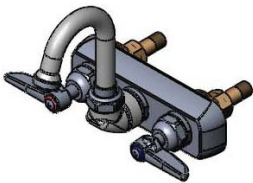

RINSE UNITS

Wash and Rinse Products

B-1174 Deck Mounted Faucet with Spray

- 8" (203 mm) centers deck mounted faucet
- Side spray with 4 ft. hose (under counter) with hose deck flange
- 13¹¹/₁₆" high swivel gooseneck assembly with B-0199-01 aerator outlet
- Lever handles
- 1/2" NPT male shanks with 1/4" NPT tailpiece connections

B-1176 Deck Mounted Faucet with 7' Spray

- 8" (203 mm) centers deck mounted faucet
- EB-0107 blue spray valve
- EB-0084-H flexible stainless steel hose (under counter) with hose deck flange
- 13⁵/₈" high swivel gooseneck assembly with aerator outlet (B-0199-01)
- Wrist action handles
- 1/2" NPT male shanks with 1/4" NPT tailpiece connections