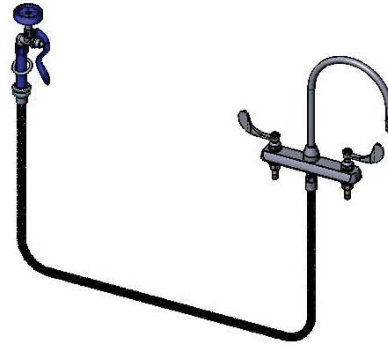

RINSE UNITS

Wash and Rinse Products

B-1174 Deck Mounted Faucet with Spray

- 8" (203 mm) centers deck mounted faucet
- Side spray with 4 ft. hose (under counter) with hose deck flange
- 13¹¹/₁₆" high swivel gooseneck assembly with B-0199-01 aerator outlet
- Lever handles
- 1/2" NPT male shanks with 1/4" NPT tailpiece connections

B-1176 Deck Mounted Faucet with 7' Spray

- 8" (203 mm) centers deck mounted faucet
- EB-0107 blue spray valve
- EB-0084-H flexible stainless steel hose (under counter) with hose deck flange
- 13⁵/₈" high swivel gooseneck assembly with aerator outlet (B-0199-01)
- Wrist action handles
- 1/2" NPT male shanks with 1/4" NPT tailpiece connections