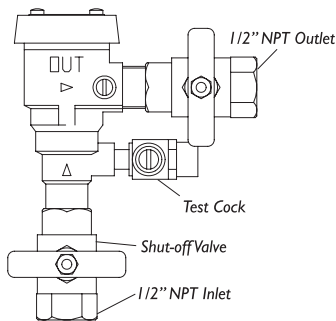

B-0963 Continuous Pressure Vacuum Breaker Assembly

- Designed for continuous pressure
- Furnished with quarter-turn ball valves
- ¹/₂" NPT inlet and outlet
- 001359-40 adapters available for ³/₈" NPT