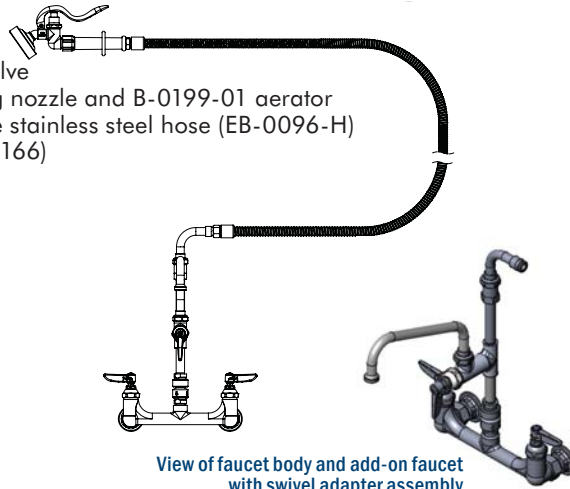

PG-0133-B same as PG-0133 except with wall bracket for support

— Our Pedigree is Your Quality Assurance

RINSE UNITS

Wash and Rinse Products

P3-8WESV-08M Sink Faucet with Hose Spray

- 8" (203 mm) centers wall mounted faucet
- EB-0107-035 blue spray valve
- Add-on faucet with 8" swing nozzle and B-0199-01 aerator
- Swivel body with 96" flexible stainless steel hose (EB-0096-H)
- Hanger hook assembly (B-0166)
- 1/2" NPT female inlets

View of faucet body and add-on faucet with swivel adapter assembly

PG-2187 Overhead Wash and Rinse Unit

- 8" (203 mm) centers wall mounted faucet
- 46^{13/16}" high
- EB-0107 blue spray valve with finger hook
- Add-on faucet with 14" swing nozzle
- 1/2" NPT female eccentric flanged inlets
- Wall bracket for support
- 72" (1829 mm) PVC hose

B-2730 Swivel Base Faucet with Side Spray

- 9" spout
- Deck plate
- 4" handle
- Flexible supply hoses
- 4 ft. vinyl hose with hose guide

B-2730-LH same as B-2730 except with 6" long handle

B-2730-07 same as B-2730 except with 7 ft. hose