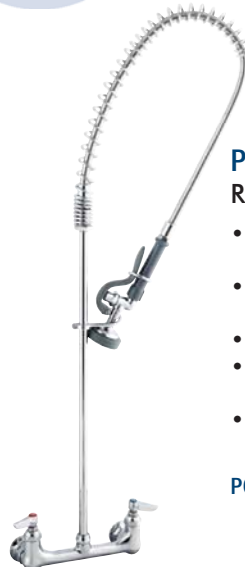

PG-0133 Overhead Wash and Rinse Unit

- 8" (203 mm) centers wall mounted faucet
- EB-0107 blue spray valve with automatic shutoff
- 34" high
- 1/2" NPT female eccentric flanged inlets
- 72" flexible stainless steel hose (B-0072-H)

PG-0133-B same as PG-0133 except with wall bracket for support