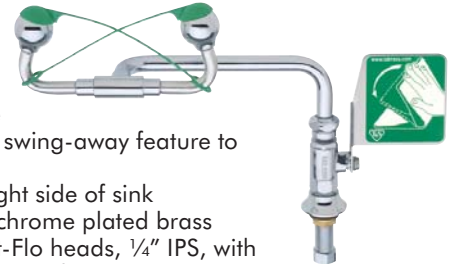

EW-7612LH Swing Away Eyewash Unit

- Same as EW-7612 except mounted on left side of sink