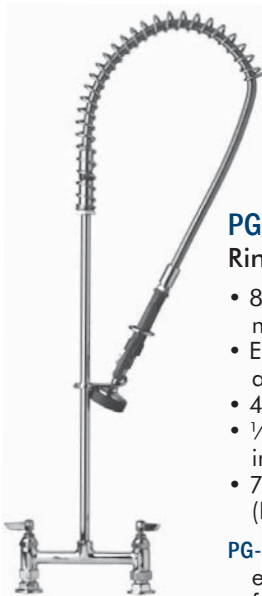

PG-0123 Overhead Wash and Rinse Unit

- 8" (203 mm) centers deck mounted faucet
- EB-0107 blue spray valve with automatic shut-off
- 40" high
- 1/2" NPT female eccentric flanged inlets
- 72" flexible stainless steel hose (B-0072-H)

PG-0123-B same as PG-0123 except with wall bracket for support