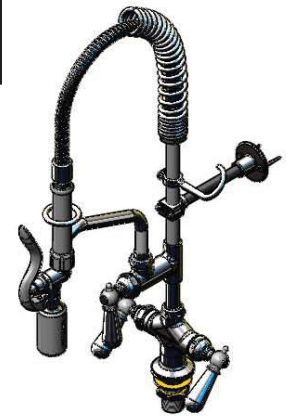

Mini Pre-Rinse Unit Configurator

MP

Spray Valve	PRU Body	Handle	Add-On Faucet Nozzle	Ceramic Cartridge
Z B-0107	2D Single Hole Base (B-0113 style)	L Lever	06 6" Swing Nozzle	CR Ceramic cartridge
Y B-0107-C		W 4" Wrist Action	08 8" Swing Nozzle	Note: The compression cartridge is the default cartridge installed in the Mini Pre-Rinse Unit
X B-0107-035	8W Wall Mount 8" Centers (B-0133 style)	C Club (decorative)		
W B-0107-C35				
			Vacuum Breaker	
			V Atmospheric Vacuum Breaker (B-0970-FEZ)	
			N No Vacuum Breaker	

Mini Pre-Rinse Unit – Typical Specifications

The **MPY-2DCN-06** model is illustrated, showing typical specifications for a T&S Mini Pre-Rinse Unit.

RELIABILITY BUILT IN™

www.tsbrass.com

T&S Brass and Bronze Works, Inc.

2 Saddleback Cove • P.O. Box 1088 • Travelers Rest, SC 29690

Phone (800) 476-4103 • Fax (800) 868-0084 • E-mail: tsbrass@tsbrass.com