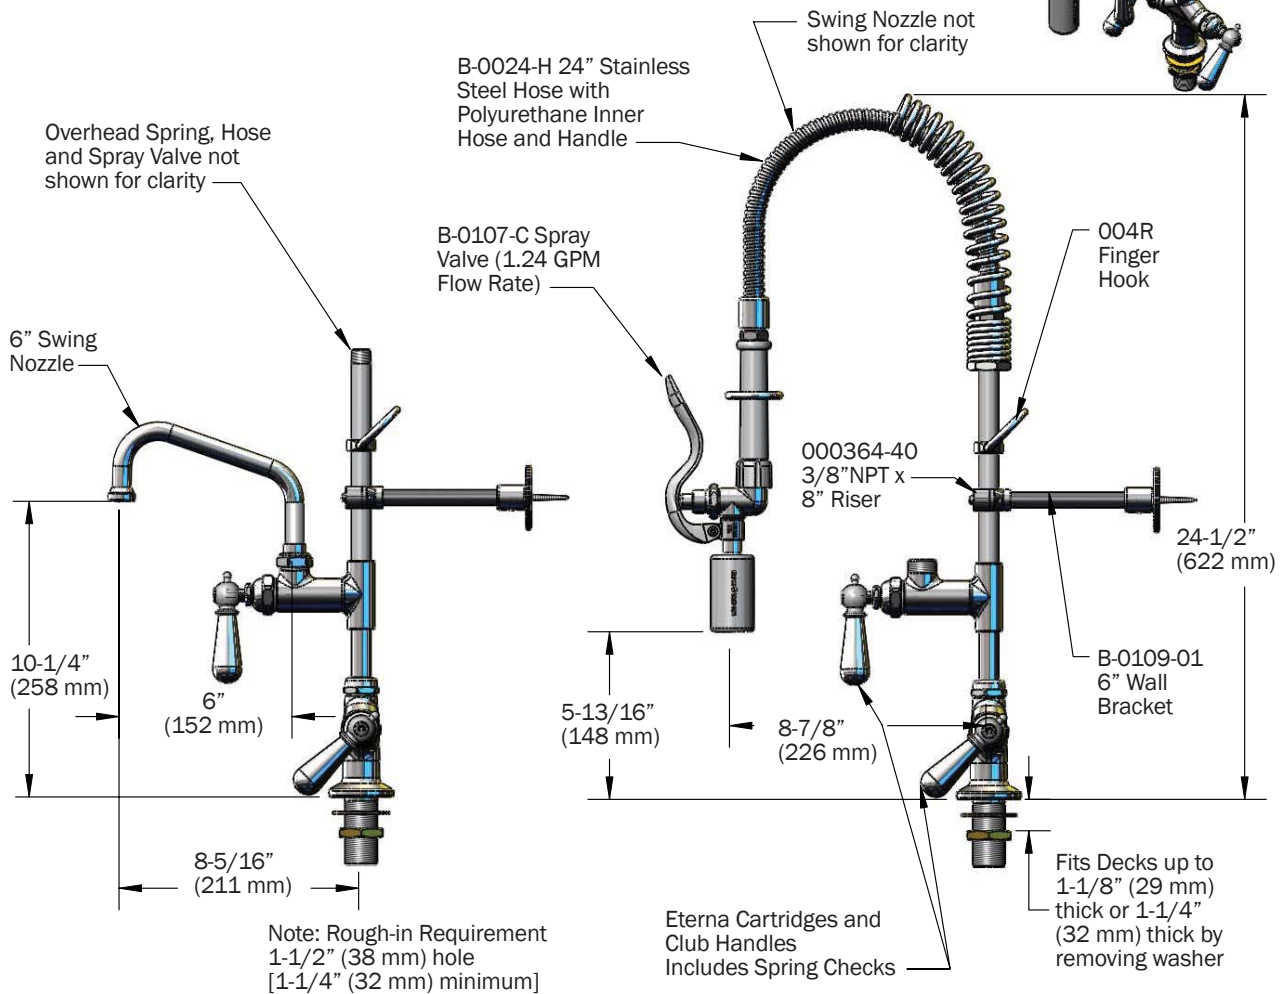

Mini Pre-Rinse Unit Configurator

MP

Spray Valve	PRU Body	Handle	Add-On Faucet Nozzle	Ceramic Cartridge
Z B-0107	2D Single Hole Base (B-0113 style)	L Lever	06 6" Swing Nozzle	CR Ceramic cartridge
Y B-0107-C		W 4" Wrist Action	08 8" Swing Nozzle	Note: The compression cartridge is the default cartridge installed in the Mini Pre-Rinse Unit
X B-0107-035	8W Wall Mount 8" Centers (B-0133 style)	C Club (decorative)		
W B-0107-C35				
			Vacuum Breaker	
			V Atmospheric Vacuum Breaker (B-0970-FEZ)	
			N No Vacuum Breaker	

Mini Pre-Rinse Unit – Typical Specifications

The **MPY-2DCN-06** model is illustrated, showing typical specifications for a T&S Mini Pre-Rinse Unit.

RELIABILITY BUILT IN™

www.tsbrass.com

T&S Brass and Bronze Works, Inc.

2 Saddleback Cove • P.O. Box 1088 • Travelers Rest, SC 29690

Phone (800) 476-4103 • Fax (800) 868-0084 • E-mail: tsbrass@tsbrass.com