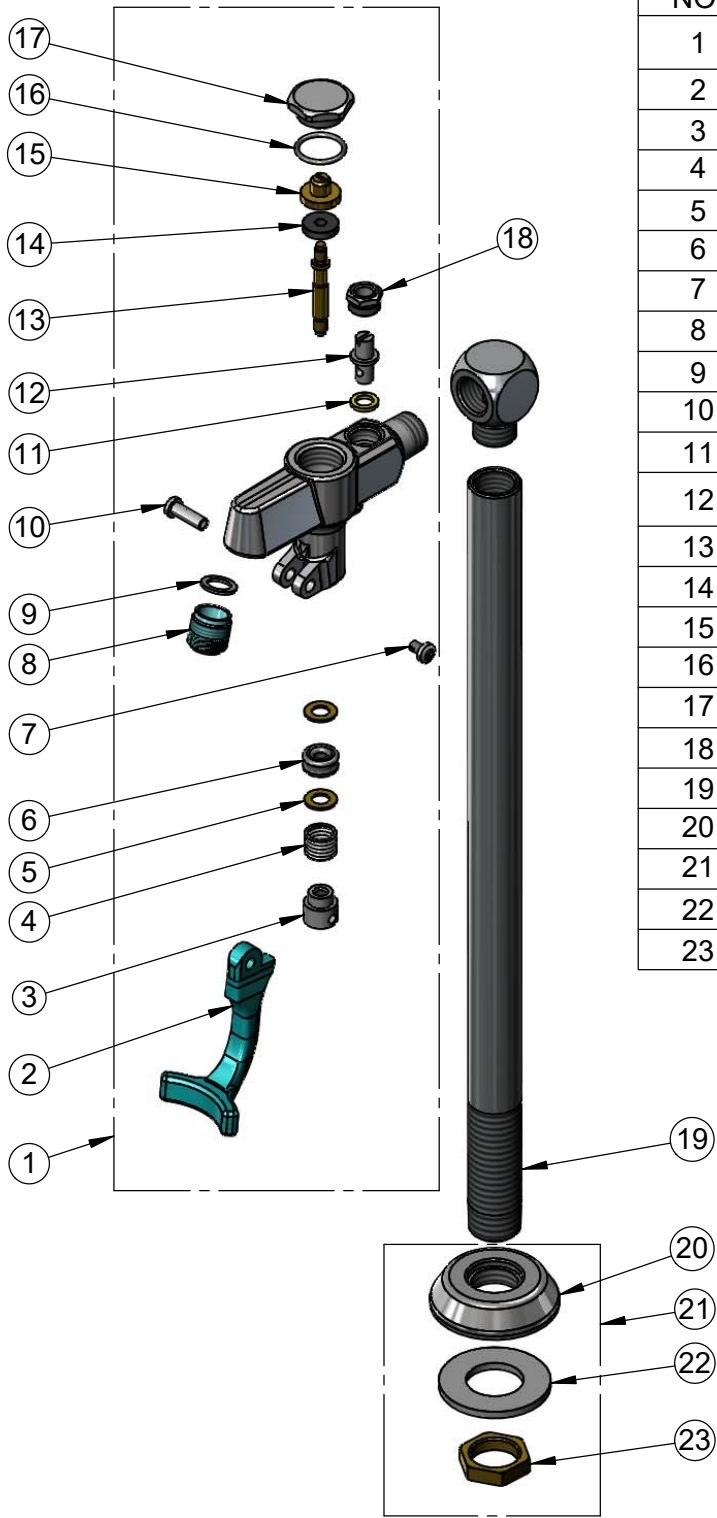

Rough-In Requirement:
Ø 1" [25mm] Hole

Model Number

5GF-12P

Product Specifications:

Pedestal Type Glass Filler, Push Back Design, 1/2" NPT Male Shank, Adjustable Flange, Blue Self-Closing Lexan Arm

Product Compliance:

ITEM NO.	SALES NO.	DESCRIPTION
1	5GF-W	Wall Mount, 3/8" Male NPT Retro Glass Filler
2	001145-45	Lever Arm, Retro Glass Filler
3	000752-25	Push Button, Retro Glass Filler
4	000895-25	Spring
5	000974-45	Bonnet Washer
6	001100-45	Packing Seal
7	003199-45	Spray Valve Handle Screw
8	003090-45	Outlet Tip, Retro Glass Filler
9	001030-45	Washer, Retro Glass Filler Outlet
10	003198-45	Spray Valve Handle Nut
11	001031-45	Washer, Volume Control
12	000826-20	Stem, Retro Glass Filler Volume Control
13	000664-20	Stem
14	001094-45	Seat Washer
15	000664-20	Seat Washer Holder
16	001062-45	O-Ring
17	000623-40	Hex Cap
18	000714-25	Nut, Retro Glass Filler Volume Control
19	000430-40	Pedestal
20	000024-40	Deck Flange
21	016783-40	Adjustable Deck Flange
22	001033-45	Pedestal Washer
23	002954-45	Shank Lock Nut

Model Number

5GF-12P

Product Specifications:

Pedestal Type Glass Filler, Push Back Design, 1/2" NPT Male Shank, Adjustable Flange, Blue Self-Closing Lexan Arm

Product Compliance:

ASME A112.18.1 / CSA B125.1
 NSF 61 - Section 9
 NSF 372 (Low Lead Content)
 ANSI A117.1 (ADA)