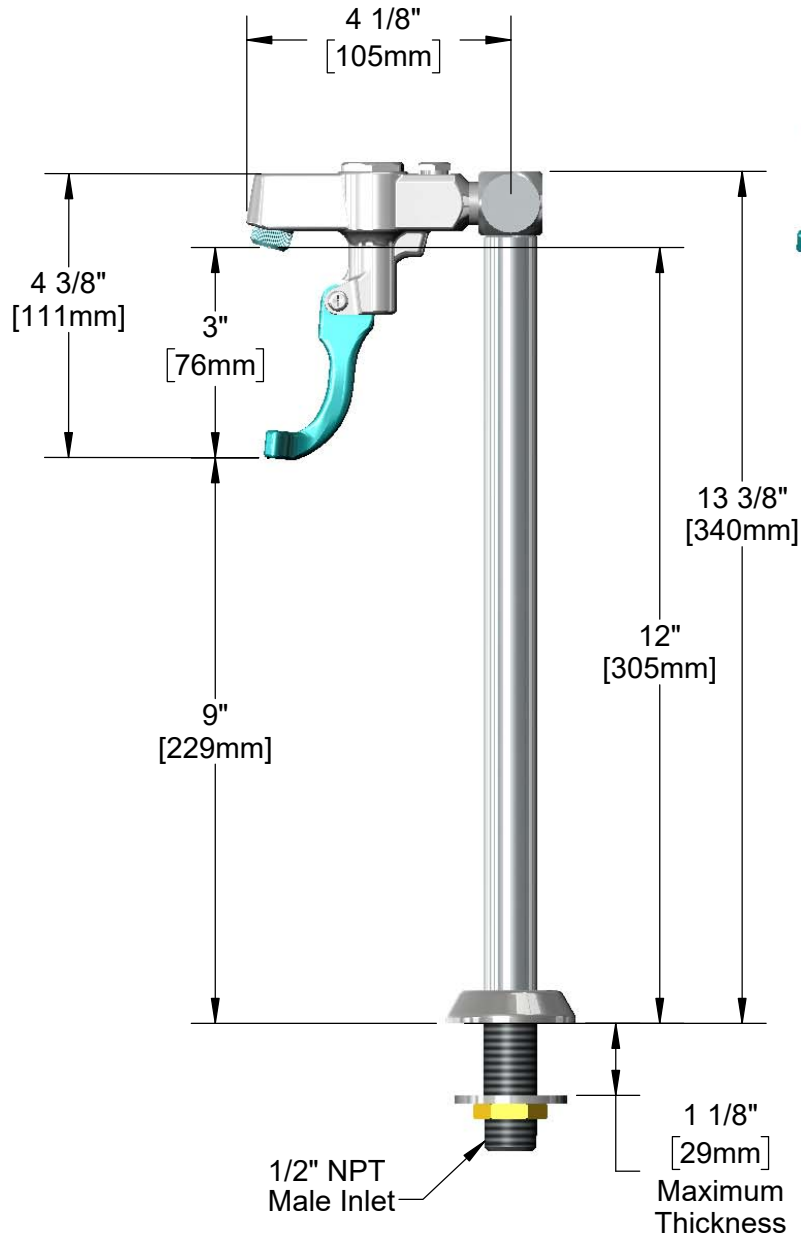

Rough-In Requirement:
Ø 1" [25mm] Hole

Model Number

5GF-12P

Product Specifications:

Pedestal Type Glass Filler, Push Back Design, 1/2" NPT Male Shank, Adjustable Flange, Blue Self-Closing Lexan Arm

Product Compliance:

ITEM NO.	SALES NO.	DESCRIPTION
1	5GF-W	Wall Mount, 3/8" Male NPT Retro Glass Filler
2	001145-45	Lever Arm, Retro Glass Filler
3	000752-25	Push Button, Retro Glass Filler
4	000895-25	Spring
5	000974-45	Bonnet Washer
6	001100-45	Packing Seal
7	003199-45	Spray Valve Handle Screw
8	003090-45	Outlet Tip, Retro Glass Filler
9	001030-45	Washer, Retro Glass Filler Outlet
10	003198-45	Spray Valve Handle Nut
11	001031-45	Washer, Volume Control
12	000826-20	Stem, Retro Glass Filler Volume Control
13	000664-20	Stem
14	001094-45	Seat Washer
15	000664-20	Seat Washer Holder
16	001062-45	O-Ring
17	000623-40	Hex Cap
18	000714-25	Nut, Retro Glass Filler Volume Control
19	000430-40	Pedestal
20	000024-40	Deck Flange
21	016783-40	Adjustable Deck Flange
22	001033-45	Pedestal Washer
23	002954-45	Shank Lock Nut

Model Number

5GF-12P

Product Specifications:

Pedestal Type Glass Filler, Push Back Design, 1/2" NPT Male Shank, Adjustable Flange, Blue Self-Closing Lexan Arm

Product Compliance:

ASME A112.18.1 / CSA B125.1
 NSF 61 - Section 9
 NSF 372 (Low Lead Content)
 ANSI A117.1 (ADA)