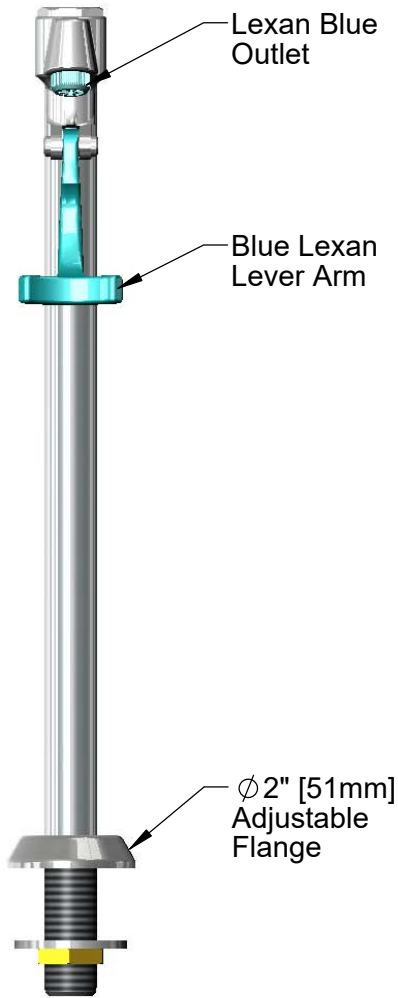

Rough-In Requirement:
Ø 1" [25mm] Hole

Model Number

5GF-12P

Product Specifications:

Pedestal Type Glass Filler, Push Back Design, 1/2" NPT Male Shank, Adjustable Flange, Blue Self-Closing Lexan Arm

Product Compliance:

ITEM NO.	SALES NO.	DESCRIPTION
1	5GF-W	Wall Mount, 3/8" Male NPT Retro Glass Filler
2	001145-45	Lever Arm, Retro Glass Filler
3	000752-25	Push Button, Retro Glass Filler
4	000895-25	Spring
5	000974-45	Bonnet Washer
6	001100-45	Packing Seal
7	003199-45	Spray Valve Handle Screw
8	003090-45	Outlet Tip, Retro Glass Filler
9	001030-45	Washer, Retro Glass Filler Outlet
10	003198-45	Spray Valve Handle Nut
11	001031-45	Washer, Volume Control
12	000826-20	Stem, Retro Glass Filler Volume Control
13	000664-20	Stem
14	001094-45	Seat Washer
15	000664-20	Seat Washer Holder
16	001062-45	O-Ring
17	000623-40	Hex Cap
18	000714-25	Nut, Retro Glass Filler Volume Control
19	000430-40	Pedestal
20	000024-40	Deck Flange
21	016783-40	Adjustable Deck Flange
22	001033-45	Pedestal Washer
23	002954-45	Shank Lock Nut

Model Number

5GF-12P

Product Specifications:

Pedestal Type Glass Filler, Push Back Design, 1/2" NPT Male Shank, Adjustable Flange, Blue Self-Closing Lexan Arm

Product Compliance:

ASME A112.18.1 / CSA B125.1
 NSF 61 - Section 9
 NSF 372 (Low Lead Content)
 ANSI A117.1 (ADA)