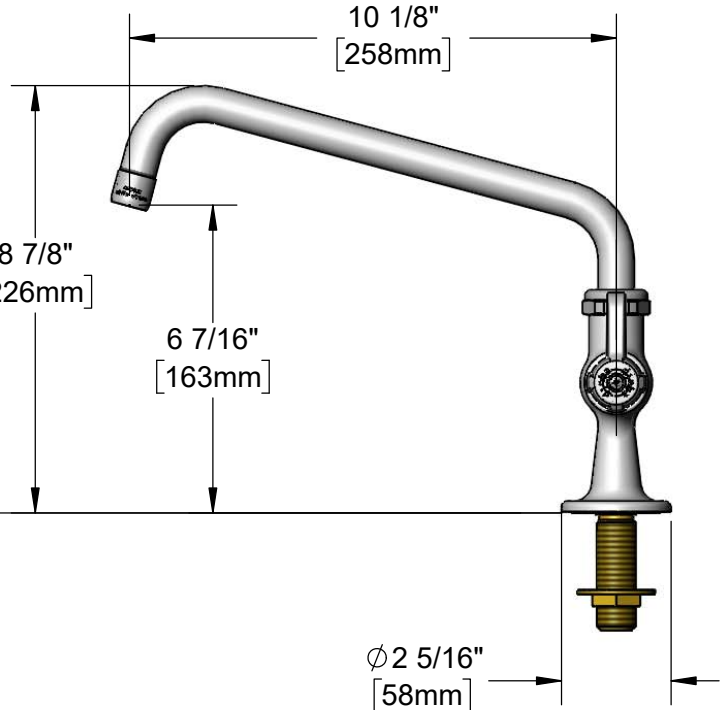

Quarter-Turn Ceramic
Cartridge & equip
Lever Handle

1 5/8"
[41mm]
Maximum
Thickness

Mounting Surface

2 7/16"
[62mm]

1/2" NPSM
Male Inlet

Ø 2 5/16"
[58mm]

Rough-In Requirement:
Ø 1" [25mm] Mounting Hole

Model Number

5F-1SLX10A

Product Specifications:

Single Supply Deck Mount Faucet, Quarter-Turn Ceramic Cartridge, equip Lever Handle, 10 " equip Swing Nozzle, 2.2 GPM Aerator & 1/2" NPSM Male Inlet

Product Compliance:

Drawn: MRC

Checked: JRM

Approved: 07/19/19

Date: JHB

Scale: 1:4

Sheet: 1 of 2

ITEM NO.	SALES NO.	DESCRIPTION
1	013838-45	2.2 GPM Aerator, 3/4-27 UN Female
2	5SP-10A	10" equip Swing Nozzle
3	013839-25	equip Swivel Nut
4	013848-45	equip Swivel Piece O-Ring
5	014200-45	Star Washer, Anti-Rotation
6	5-HDL-L	equip Lever Handle w/ Color Coded Screws
7	013787-45	equip Quarter-Turn Ceramic Cartridge, RTC
8	014612-45	Deck Seal
9	000999-45	Brass Lock Washer
10	002954-45	Shank Lock Nut

Model Number

5F-1SLX10A

Product Specifications:

Single Supply Deck Mount Faucet, Quarter-Turn Ceramic Cartridge, equip Lever Handle, 10 " equip Swing Nozzle, 2.2 GPM Aerator & 1/2" NPSM Male Inlet

Product Compliance: