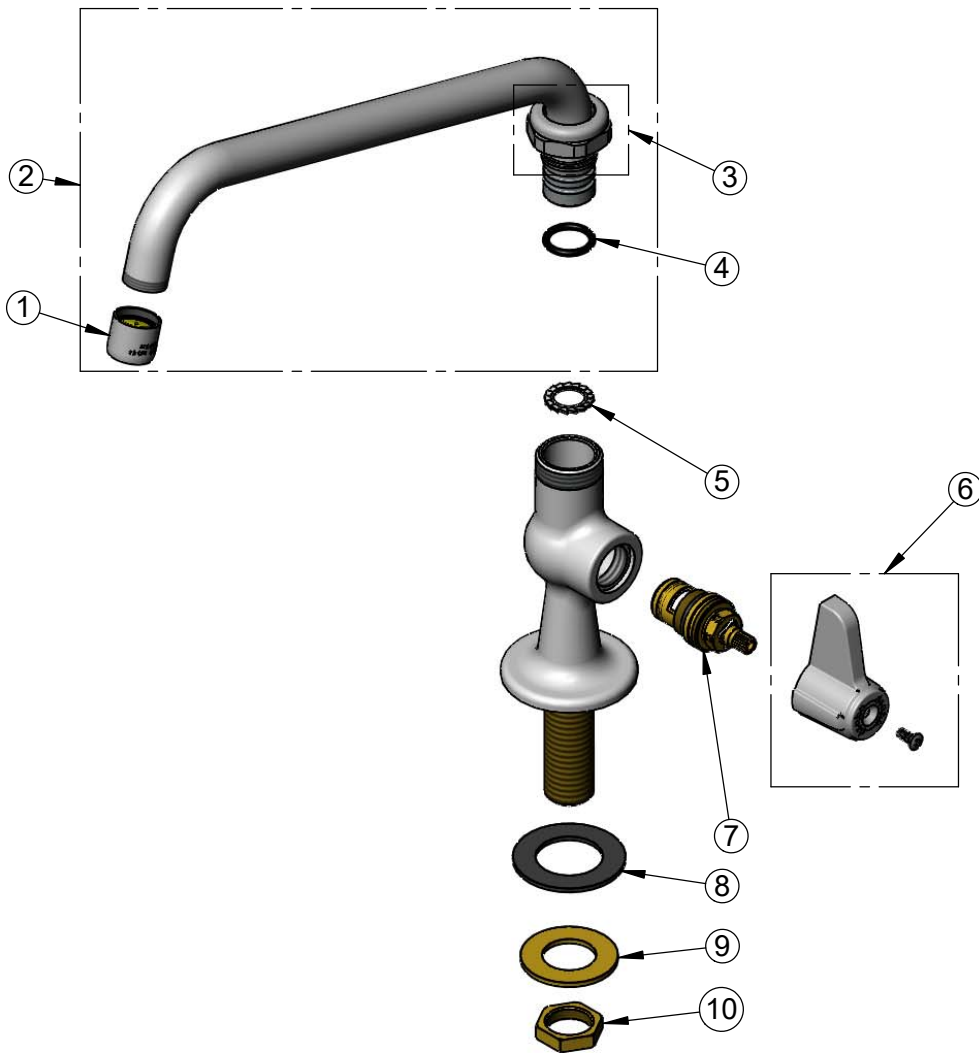

Quarter-Turn Ceramic
Cartridge & equip
Lever Handle

1 5/8"
[41mm]
Maximum
Thickness

Mounting Surface

2 7/16"
[62mm]

1/2" NPSM
Male Inlet

Ø 2 5/16"
[58mm]

Rough-In Requirement:
Ø 1" [25mm] Mounting Hole

Model Number

5F-1SLX10A

Product Specifications:

Single Supply Deck Mount Faucet, Quarter-Turn Ceramic Cartridge, equip Lever Handle, 10 " equip Swing Nozzle, 2.2 GPM Aerator & 1/2" NPSM Male Inlet

Product Compliance:

Drawn: MRC

Checked: JRM

Approved: 07/19/19

Date: JHB

Scale: 1:4

Sheet: 1 of 2

ITEM NO.	SALES NO.	DESCRIPTION
1	013838-45	2.2 GPM Aerator, 3/4-27 UN Female
2	5SP-10A	10" equip Swing Nozzle
3	013839-25	equip Swivel Nut
4	013848-45	equip Swivel Piece O-Ring
5	014200-45	Star Washer, Anti-Rotation
6	5-HDL-L	equip Lever Handle w/ Color Coded Screws
7	013787-45	equip Quarter-Turn Ceramic Cartridge, RTC
8	014612-45	Deck Seal
9	000999-45	Brass Lock Washer
10	002954-45	Shank Lock Nut

Model Number

5F-1SLX10A

Product Specifications:

Single Supply Deck Mount Faucet, Quarter-Turn Ceramic Cartridge, equip Lever Handle, 10 " equip Swing Nozzle, 2.2 GPM Aerator & 1/2" NPSM Male Inlet

Product Compliance: