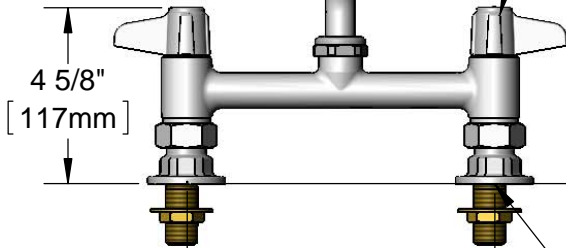

ADA Compliant

This Space for Architect/Engineer Approval

Job Name _____ Date _____

Model Specified _____ Quantity _____

Customer/Wholesaler _____

Contractor _____

Architect/Engineer _____

5SP-10
10" equip Swing Nozzle
w/ Laminar Flow Device.
Rigid Conversion Requires
014200-45 Lock Washer
(Sold Separately)

Quarter-Turn
Ceramic Cartridges &
equip Lever Handles
w/ Color Coded Screws

Mounting Surface

5/8"
[17mm]
Maximum
Thickness

8"
[203mm]
Adjustable From
7 3/4" to 8 1/4"
[197mm to 210mm]

Ø 2" [51mm]
Flanges w/
1/2" NPT
Female Inlets

**B-0425-M
Supply Nipple Kit
(Included)**

Rough-In Requirement:
(2) Ø 1" [25mm] Mounting Holes

Model Number
5F-8DLS10

Product Specifications:
8" Deck Mount Mixing Faucet w/ Ceramic Cartridges, equip Lever Handles, 10" equip Swing Nozzle & 1/2" NPT Supply Nipple Kit

ITEM NO.	SALES NO.	DESCRIPTION
1	014250-45	Laminar Flow Device
2	5SP-10	10" equip Swing Nozzle
3	013839-25	equip Swivel Nut
4	013848-45	equip Swivel Piece O-Ring
5	5-HDL-L	equip Lever Handle w/ Color Coded Screws
6	013788-45	equip Ceramic Cartridge, LTC
7	001019-45	Coupling Nut Washer
8	00AA	1/2" NPT Female Eccentric Flange
9	B-0425-M	1/2" NPT Supply Nipple Kit (2)
10	013787-45	equip Ceramic Cartridge, RTC