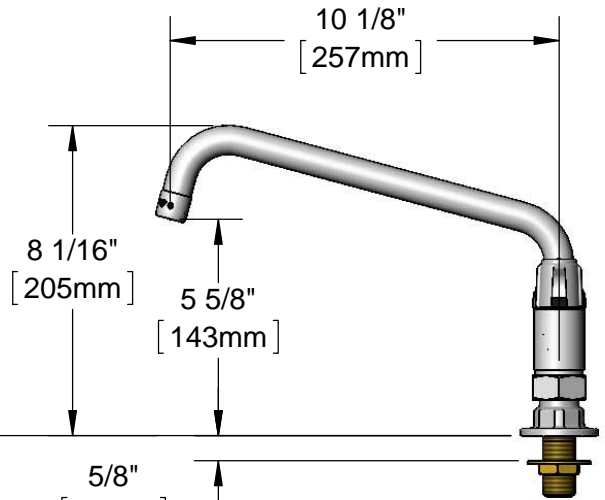

ADA Compliant

This Space for Architect/Engineer Approval

Job Name _____ Date _____

Model Specified _____ Quantity _____

Customer/Wholesaler _____

Contractor _____

Architect/Engineer _____

5SP-10
10" equip Swing Nozzle
w/ Laminar Flow Device.
Rigid Conversion Requires
014200-45 Lock Washer
(Sold Separately)

Quarter-Turn
Ceramic Cartridges &
equip Lever Handles
w/ Color Coded Screws

Mounting Surface

5/8"
[17mm]
Maximum
Thickness

8"
[203mm]
Adjustable From
7 3/4" to 8 1/4"
[197mm to 210mm]

Ø 2" [51mm]
Flanges w/
1/2" NPT
Female Inlets

**B-0425-M
Supply Nipple Kit
(Included)**

Rough-In Requirement:
(2) Ø 1" [25mm] Mounting Holes

Model Number
5F-8DLS10

Product Specifications:
8" Deck Mount Mixing Faucet w/ Ceramic Cartridges, equip Lever Handles, 10" equip Swing Nozzle & 1/2" NPT Supply Nipple Kit

ITEM NO.	SALES NO.	DESCRIPTION
1	014250-45	Laminar Flow Device
2	5SP-10	10" equip Swing Nozzle
3	013839-25	equip Swivel Nut
4	013848-45	equip Swivel Piece O-Ring
5	5-HDL-L	equip Lever Handle w/ Color Coded Screws
6	013788-45	equip Ceramic Cartridge, LTC
7	001019-45	Coupling Nut Washer
8	00AA	1/2" NPT Female Eccentric Flange
9	B-0425-M	1/2" NPT Supply Nipple Kit (2)
10	013787-45	equip Ceramic Cartridge, RTC