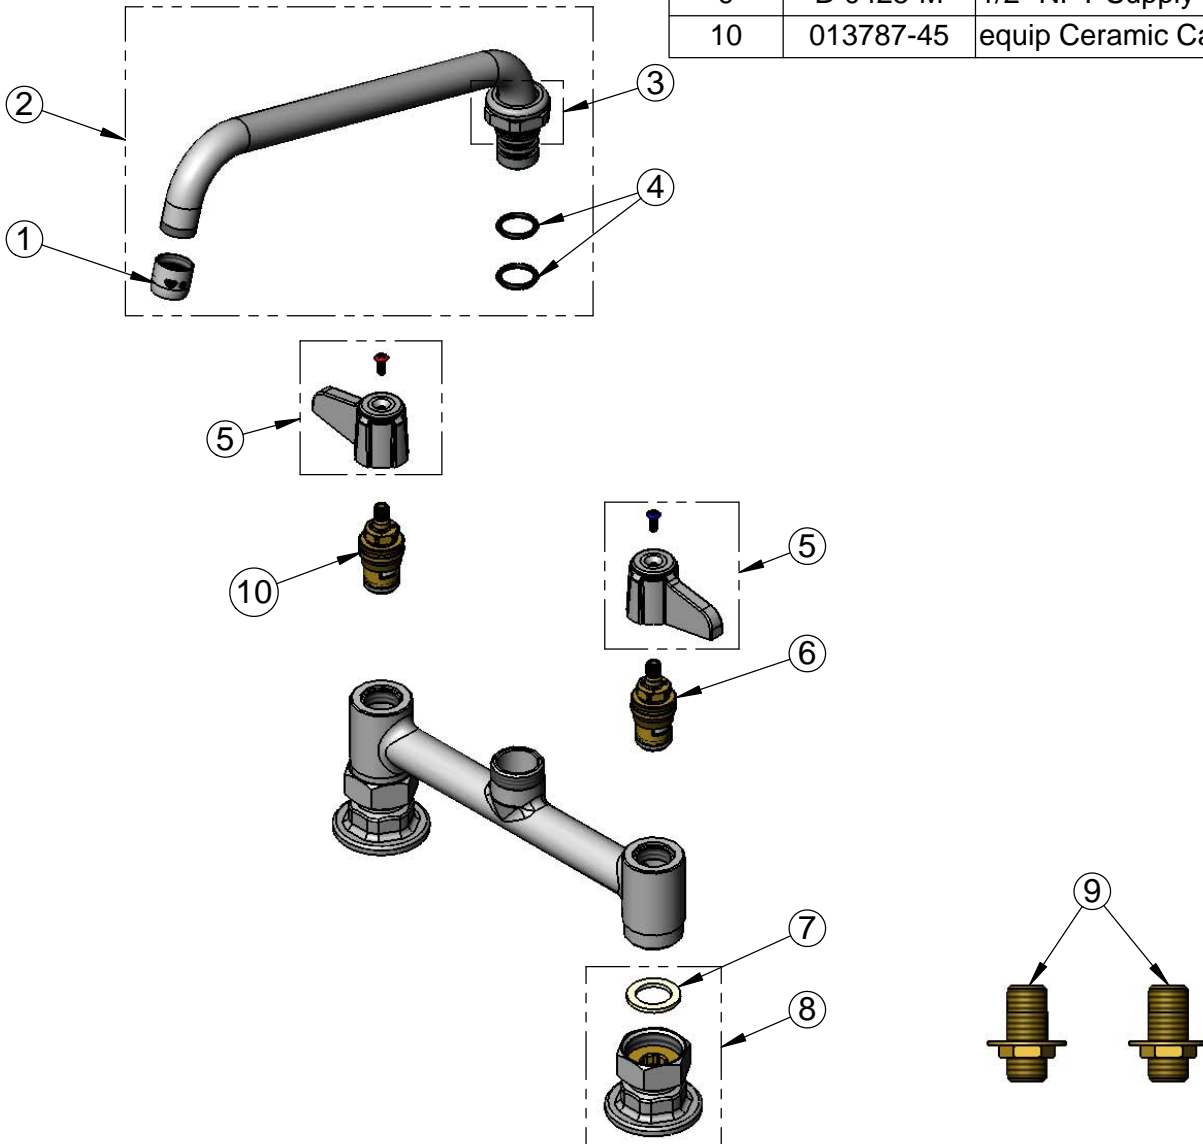

Quarter-Turn
Ceramic Cartridges &
equip Lever Handles
w/ Color Coded Screws

Mounting Surface

5/8"
[17mm]
Maximum
Thickness

8"
[203mm]
Adjustable From
7 3/4" to 8 1/4"
[197mm to 210mm]

Ø 2" [51mm]
Flanges w/
1/2" NPT
Female Inlets

**B-0425-M
Supply Nipple Kit
(Included)**

Rough-In Requirement:
(2) Ø 1" [25mm] Mounting Holes

Model Number
5F-8DLS10

Product Specifications:
8" Deck Mount Mixing Faucet w/ Ceramic Cartridges, equip Lever Handles, 10" equip Swing Nozzle & 1/2" NPT Supply Nipple Kit

ITEM NO.	SALES NO.	DESCRIPTION
1	014250-45	Laminar Flow Device
2	5SP-10	10" equip Swing Nozzle
3	013839-25	equip Swivel Nut
4	013848-45	equip Swivel Piece O-Ring
5	5-HDL-L	equip Lever Handle w/ Color Coded Screws
6	013788-45	equip Ceramic Cartridge, LTC
7	001019-45	Coupling Nut Washer
8	00AA	1/2" NPT Female Eccentric Flange
9	B-0425-M	1/2" NPT Supply Nipple Kit (2)
10	013787-45	equip Ceramic Cartridge, RTC

Model Number
5F-8DLS10

Product Specifications:
8" Deck Mount Mixing Faucet w/ Ceramic Cartridges, equip Lever Handles, 10" equip Swing Nozzle & 1/2" NPT Supply Nipple Kit

Product Compliance:
ASME A112.18.1 / CSA B125.1
NSF 61 Exempt (Non-Potable)
NSF 372 (Low Lead Content)
ANSI A117.1 (ADA)