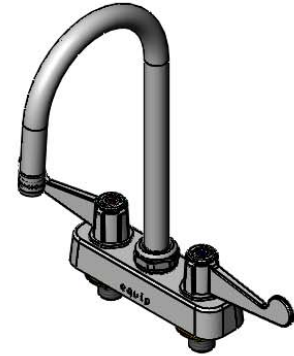

ADA Compliant

This Space for Architect/Engineer Approval

Job Name _____ Date _____

Model Specified _____ Quantity _____

Customer/Wholesaler _____

Contractor _____

Architect/Engineer _____

5SP-05A
equip 5 1/2" Swivel Gooseneck
w/ 2.2 GPM Aerator.
Rigid Conversion Requires
014200-45 Lock Washer
(Sold Separately)

Quarter-Turn
Ceramic Cartridges &
equip 4" Wrist Action
Handles w/
Color Coded Screws

1 1/16"
[27mm]

1 1/8"
[29mm]

4"
[102mm]

1/4"
[6mm]
Maximum
Thickness

Mounting Surface

Rough-In Requirement:
(2) Ø 1" [25mm] Mounting Holes

Model Number

5F-4CW05A

Product Specifications:

4" Deck Mount Workboard Mixing Faucet w/ Quarter-Turn Ceramic Cartridges, equip 4" Wrist Action Handles, equip 5 1/2" Swivel Gooseneck w/ 2.2 GPM Aerator & 1/2" NPT Male Inlets

ITEM NO.	SALES NO.	DESCRIPTION
1	5SP-05A	equip 5 1/2" Swivel Gooseneck
2	013838-45	2.2 GPM Aerator, 3/4-27 UN Female
3	013839-25	equip Swivel Nut
4	013848-45	equip Swivel Piece O-Ring
5	5-HDL-W	equip 4" Wrist Action Handle w/ Color Coded Screws
6	013788-25	equip Ceramic Cartridge, LTC
7	000999-45	Brass Lock Washer
8	002954-45	Shank Lock Nut
9	017587-45	Swivel Nut Seal
10	013787-25	equip Ceramic Cartridge, RTC