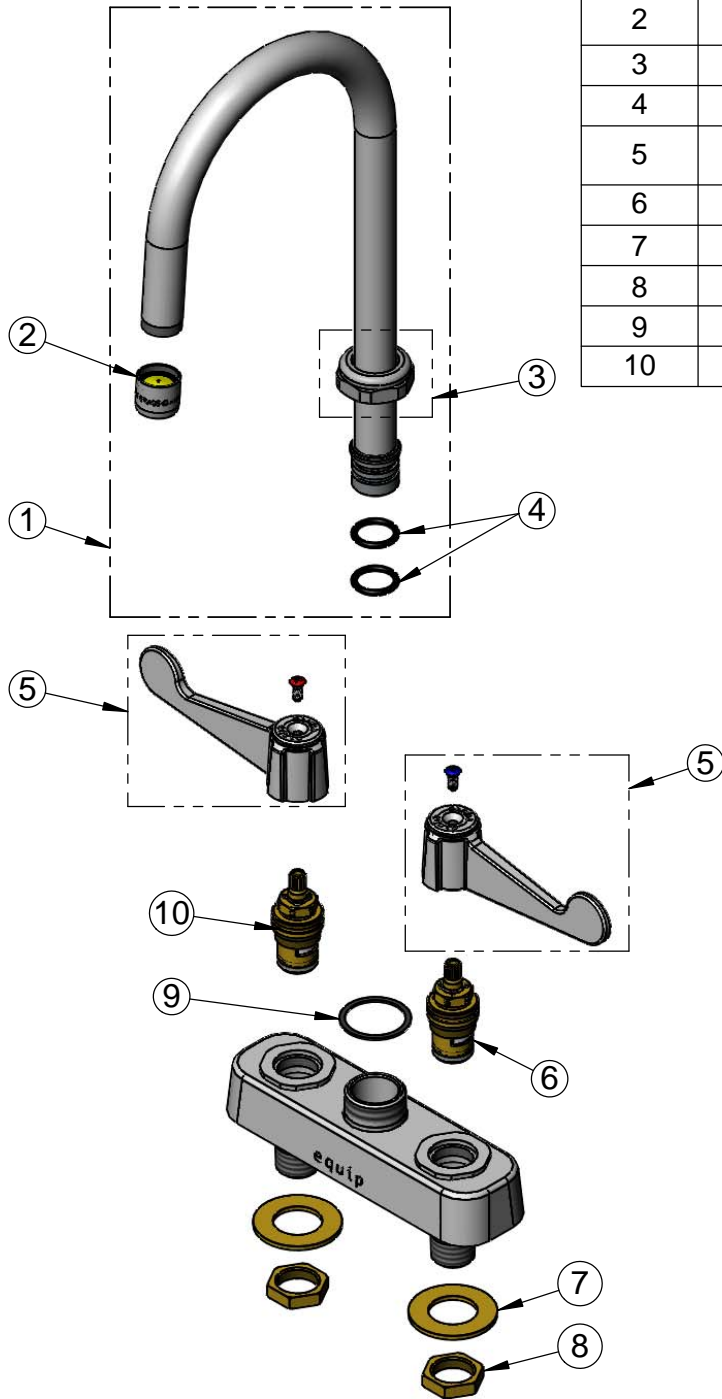

Quarter-Turn
Ceramic Cartridges &
equip 4" Wrist Action
Handles w/
Color Coded Screws

1 1/16"
[27mm]

1 1/8"
[29mm]

4"
[102mm]

1/4"
[6mm]
Maximum
Thickness

Mounting Surface

Rough-In Requirement:
(2) Ø 1" [25mm] Mounting Holes

Model Number

5F-4CW05A

Product Specifications:

4" Deck Mount Workboard Mixing Faucet w/ Quarter-Turn Ceramic Cartridges, equip 4" Wrist Action Handles, equip 5 1/2" Swivel Gooseneck w/ 2.2 GPM Aerator & 1/2" NPT Male Inlets

ITEM NO.	SALES NO.	DESCRIPTION
1	5SP-05A	equip 5 1/2" Swivel Gooseneck
2	013838-45	2.2 GPM Aerator, 3/4-27 UN Female
3	013839-25	equip Swivel Nut
4	013848-45	equip Swivel Piece O-Ring
5	5-HDL-W	equip 4" Wrist Action Handle w/ Color Coded Screws
6	013788-25	equip Ceramic Cartridge, LTC
7	000999-45	Brass Lock Washer
8	002954-45	Shank Lock Nut
9	017587-45	Swivel Nut Seal
10	013787-25	equip Ceramic Cartridge, RTC

Model Number
5F-4CW05A

Product Compliance:
ASME A112.18.1 / CSA B125.1
NSF 61 - Section 9
NSF 372 (Low Lead Content)
ANSI A117.1 (ADA)

Product Specifications:
4" Deck Mount Workboard Mixing Faucet w/ Quarter-Turn Ceramic Cartridges, equip 4" Wrist Action Handles, equip 5 1/2" Swivel Gooseneck w/ 2.2 GPM Aerator & 1/2" NPT Male Inlets