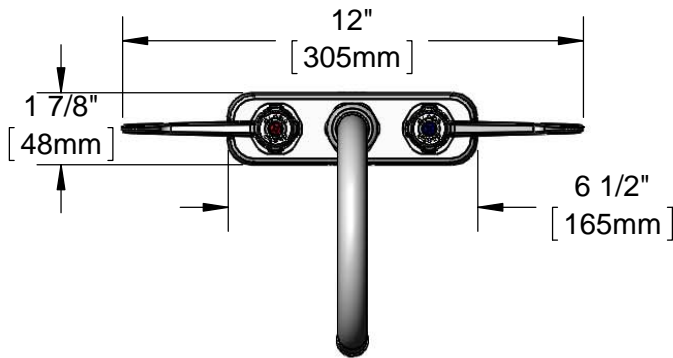

ADA Compliant

This Space for Architect/Engineer Approval

Job Name _____ Date _____

Model Specified _____ Quantity _____

Customer/Wholesaler _____

Contractor _____

Architect/Engineer _____

5SP-05A
equip 5 1/2" Swivel Gooseneck
w/ 2.2 GPM Aerator.
Rigid Conversion Requires
014200-45 Lock Washer
(Sold Separately)

Quarter-Turn
Ceramic Cartridges &
equip 4" Wrist Action
Handles w/
Color Coded Screws

1 1/16"
[27mm]

1 1/8"
[29mm]

4"
[102mm]

1/4"
[6mm]
Maximum
Thickness

Mounting Surface

Rough-In Requirement:
(2) Ø 1" [25mm] Mounting Holes

Model Number

5F-4CW05A

Product Specifications:

4" Deck Mount Workboard Mixing Faucet w/ Quarter-Turn Ceramic Cartridges, equip 4" Wrist Action Handles, equip 5 1/2" Swivel Gooseneck w/ 2.2 GPM Aerator & 1/2" NPT Male Inlets

ITEM NO.	SALES NO.	DESCRIPTION
1	5SP-05A	equip 5 1/2" Swivel Gooseneck
2	013838-45	2.2 GPM Aerator, 3/4-27 UN Female
3	013839-25	equip Swivel Nut
4	013848-45	equip Swivel Piece O-Ring
5	5-HDL-W	equip 4" Wrist Action Handle w/ Color Coded Screws
6	013788-25	equip Ceramic Cartridge, LTC
7	000999-45	Brass Lock Washer
8	002954-45	Shank Lock Nut
9	017587-45	Swivel Nut Seal
10	013787-25	equip Ceramic Cartridge, RTC