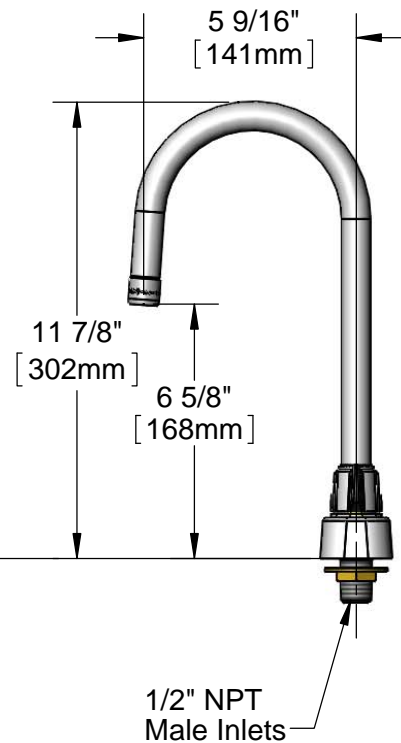

Quarter-Turn
Ceramic Cartridges &
equip 4" Wrist Action
Handles w/
Color Coded Screws

1 1/16"
[27mm]

1 1/8"
[29mm]

4"
[102mm]

1/4"
[6mm]
Maximum
Thickness

Mounting Surface

Rough-In Requirement:
(2) Ø 1" [25mm] Mounting Holes

Model Number

5F-4CW05A

Product Specifications:

4" Deck Mount Workboard Mixing Faucet w/ Quarter-Turn Ceramic Cartridges, equip 4" Wrist Action Handles, equip 5 1/2" Swivel Gooseneck w/ 2.2 GPM Aerator & 1/2" NPT Male Inlets

ITEM NO.	SALES NO.	DESCRIPTION
1	5SP-05A	equip 5 1/2" Swivel Gooseneck
2	013838-45	2.2 GPM Aerator, 3/4-27 UN Female
3	013839-25	equip Swivel Nut
4	013848-45	equip Swivel Piece O-Ring
5	5-HDL-W	equip 4" Wrist Action Handle w/ Color Coded Screws
6	013788-25	equip Ceramic Cartridge, LTC
7	000999-45	Brass Lock Washer
8	002954-45	Shank Lock Nut
9	017587-45	Swivel Nut Seal
10	013787-25	equip Ceramic Cartridge, RTC