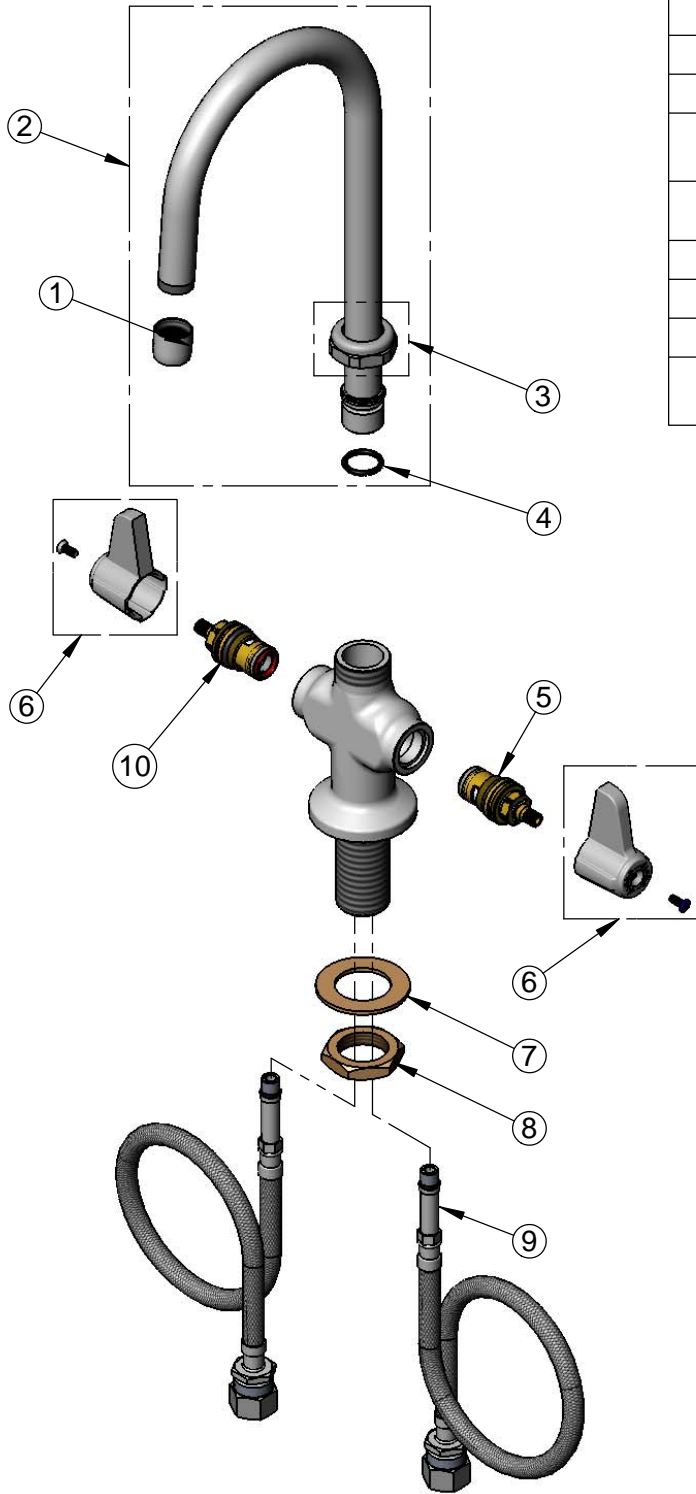

ADA Compliant

This Space for Architect/Engineer Approval

Job Name _____ Date _____

Model Specified _____ Quantity _____

Customer/Wholesaler _____

Contractor _____

Architect/Engineer _____

5SP-05
5 1/2" equip Swivel Gooseneck
w/ Laminar Flow Device.
Rigid Conversion Requires
014200-45 Lock Washer
(Sold Separately)

Rough-In Requirement:
Ø 1 1/2" [38mm] Mounting Hole

<p>Model Number</p> <p>5F-2SLX05</p>	<p>Product Specifications:</p> <p>Single Hole Deck Mount Mixing Faucet w/ Quarter-Turn Ceramic Cartridges, equip Lever Handles, 5 1/2" equip Swivel Gooseneck & 18" Flexible Inlets</p>
<p>Product Compliance:</p> <p>ASME A112.18.1 / CSA B125.1 NSF 61 - Section 9 NSF 372 (Low Lead Content) ANSI A117.1 (ADA)</p>	<div style="display: flex; justify-content: space-between; align-items: center;"> <div data-bbox="600 1906 738 1980"> <p>equip Foodservice Accessories</p> </div> <div data-bbox="743 1858 1096 2026"> </div> <div data-bbox="1096 1896 1567 1995"> <p>2 Saddleback Cove, P.O. Box 1088 Travelers Rest, South Carolina 29690 Phone: 800.891.4808 Fax: 800.868.0084 equip.tsbrass.com</p> </div> </div>

ITEM NO.	SALES NO.	DESCRIPTION
1	014250-45	Laminar Flow Device
2	5SP-05	5 1/2" equip Swivel Gooseneck
3	013839-25	equip Swivel Nut
4	013848-45	equip Swivel Piece O-Ring
5	013788-45	equip Quarter-Turn Ceramic Cartridge, LTC
6	5-HDL-L	equip Lever Handle w/ Color Coded Screws
7	002290-45	Lock Washer
8	000965-45	Lock Nut
9	012534-45	18" Flexible Supply Hose (2)
10	013787-45	equip Quarter-Turn Ceramic Cartridge, RTC

Model Number

5F-2SLX05

Product Specifications:

Single Hole Deck Mount Mixing Faucet w/ Quarter-Turn Ceramic Cartridges, equip Lever Handles, 5 1/2" equip Swivel Gooseneck & 18" Flexible Inlets

Product Compliance: