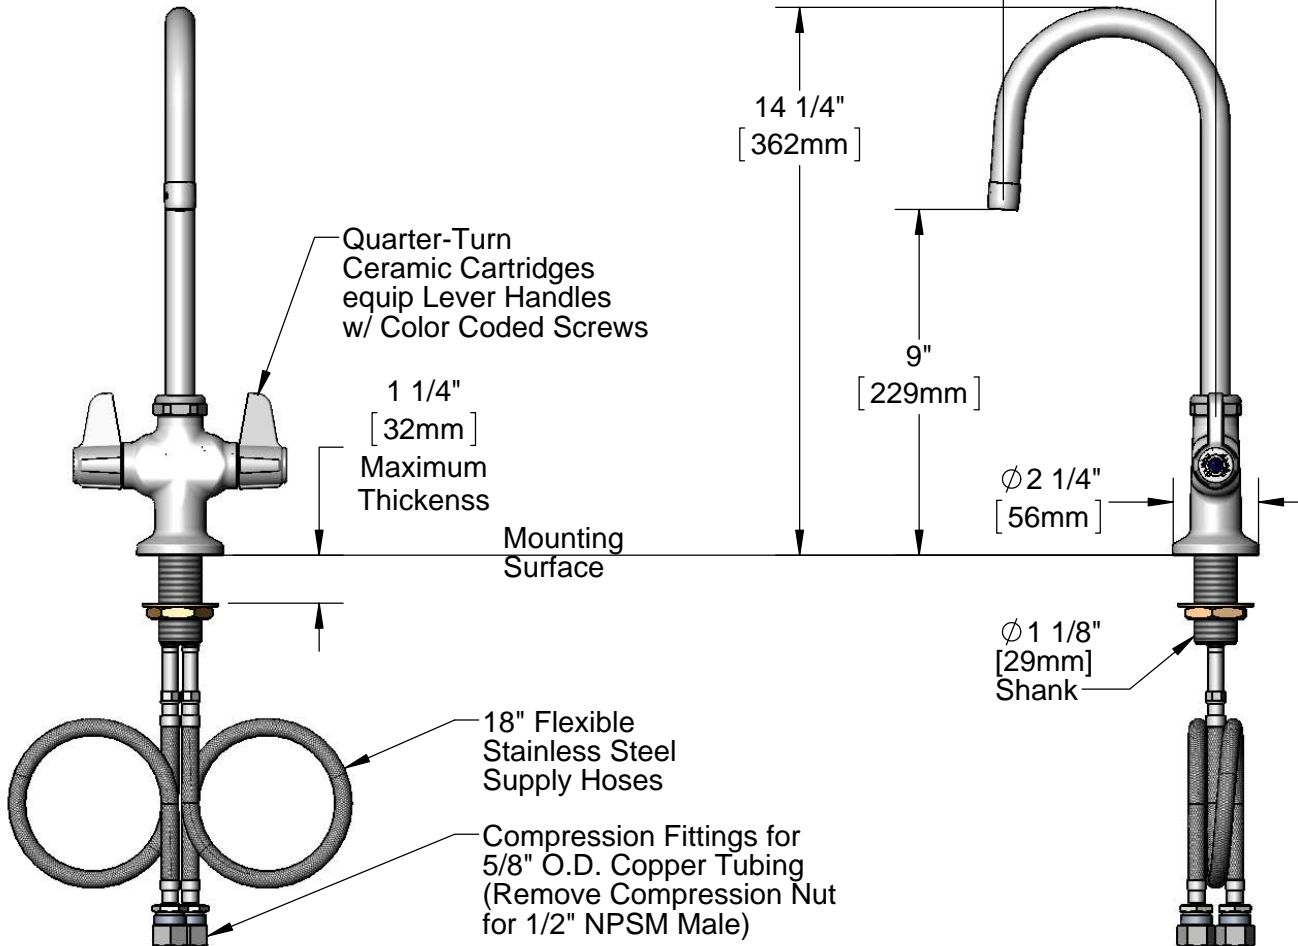

ADA Compliant

This Space for Architect/Engineer Approval

Job Name _____ Date _____

Model Specified _____ Quantity _____

Customer/Wholesaler _____

Contractor _____

Architect/Engineer _____

5SP-05
5 1/2" equip Swivel Gooseneck
w/ Laminar Flow Device.
Rigid Conversion Requires
014200-45 Lock Washer
(Sold Separately)

Rough-In Requirement:
Ø 1 1/2" [38mm] Mounting Hole

<p>Model Number</p> <p>5F-2SLX05</p>	<p>Product Specifications:</p> <p>Single Hole Deck Mount Mixing Faucet w/ Quarter-Turn Ceramic Cartridges, equip Lever Handles, 5 1/2" equip Swivel Gooseneck & 18" Flexible Inlets</p>
<p>Product Compliance:</p> <p>ASME A112.18.1 / CSA B125.1 NSF 61 - Section 9 NSF 372 (Low Lead Content) ANSI A117.1 (ADA)</p>	<div style="display: flex; justify-content: space-between; align-items: center;"> <div data-bbox="600 1906 738 1980"> <p>equip Foodservice Accessories</p> </div> <div data-bbox="743 1858 1096 2026"> </div> <div data-bbox="1096 1896 1567 1995"> <p>2 Saddleback Cove, P.O. Box 1088 Travelers Rest, South Carolina 29690 Phone: 800.891.4808 Fax: 800.868.0084 equip.tsbrass.com</p> </div> </div>

ITEM NO.	SALES NO.	DESCRIPTION
1	014250-45	Laminar Flow Device
2	5SP-05	5 1/2" equip Swivel Gooseneck
3	013839-25	equip Swivel Nut
4	013848-45	equip Swivel Piece O-Ring
5	013788-45	equip Quarter-Turn Ceramic Cartridge, LTC
6	5-HDL-L	equip Lever Handle w/ Color Coded Screws
7	002290-45	Lock Washer
8	000965-45	Lock Nut
9	012534-45	18" Flexible Supply Hose (2)
10	013787-45	equip Quarter-Turn Ceramic Cartridge, RTC

Model Number

5F-2SLX05

Product Specifications:

Single Hole Deck Mount Mixing Faucet w/ Quarter-Turn Ceramic Cartridges, equip Lever Handles, 5 1/2" equip Swivel Gooseneck & 18" Flexible Inlets

Product Compliance: