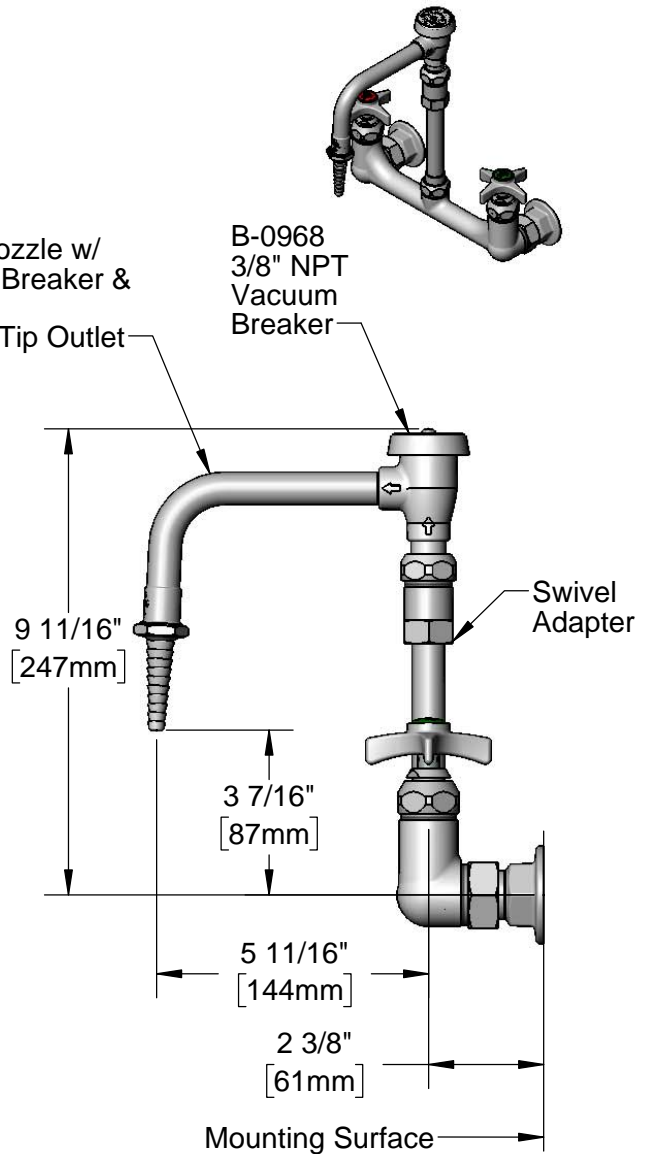

Swing Nozzle w/  
Vacuum Breaker &  
B-0198  
Serrated Tip Outlet

B-0968  
3/8" NPT  
Vacuum  
Breaker

**Product Specifications:**

8" Wall Mount Laboratory Mixing Faucet, Quarter-Turn Eterna Cartridges w/ Spring Checks, 4-Arm Lab Handles, Swing Vacuum Breaker Nozzle, Swivel Adapter, Serrated Tip & 1/2" NPT Female Inlets

Model No.  
**BL-5725-09**

Item No.

Travelers Rest, SC: 800-476-4103 • Simi Valley, CA: 800-423-0150 • Fax: 864-834-3518 • www.tsbrass.com

ITEM NO.	SALES NO.	DESCRIPTION
1	B-0198	Serrated Tip w/ Washer
2	001051-45	Washer
3	001065-45	O-ring
4	014200-45	Star Washer, Anti-Rotation
5	001191-45NS	Green "CW" Lab Button Index
6	000925-45	Lab Handle Screw
7	012443-40NS	Quarter-Turn Eterna Cartridge, RTC w/ Spring Check
8	00AA	1/2" NPT Female Eccentric Flange
9	001019-45	Coupling Nut Washer
10	000059-40	4-Arm Lab Handle
11	019736-45	Red "HW" Lab Button Index

**Product Specifications:**

8" Wall Mount Laboratory Mixing Faucet, Quarter-Turn Eterna Cartridges w/ Spring Checks, 4-Arm Lab Handles, Swing Vacuum Breaker Nozzle, Swivel Adapter, Serrated Tip & 1/2" NPT Female Inlets