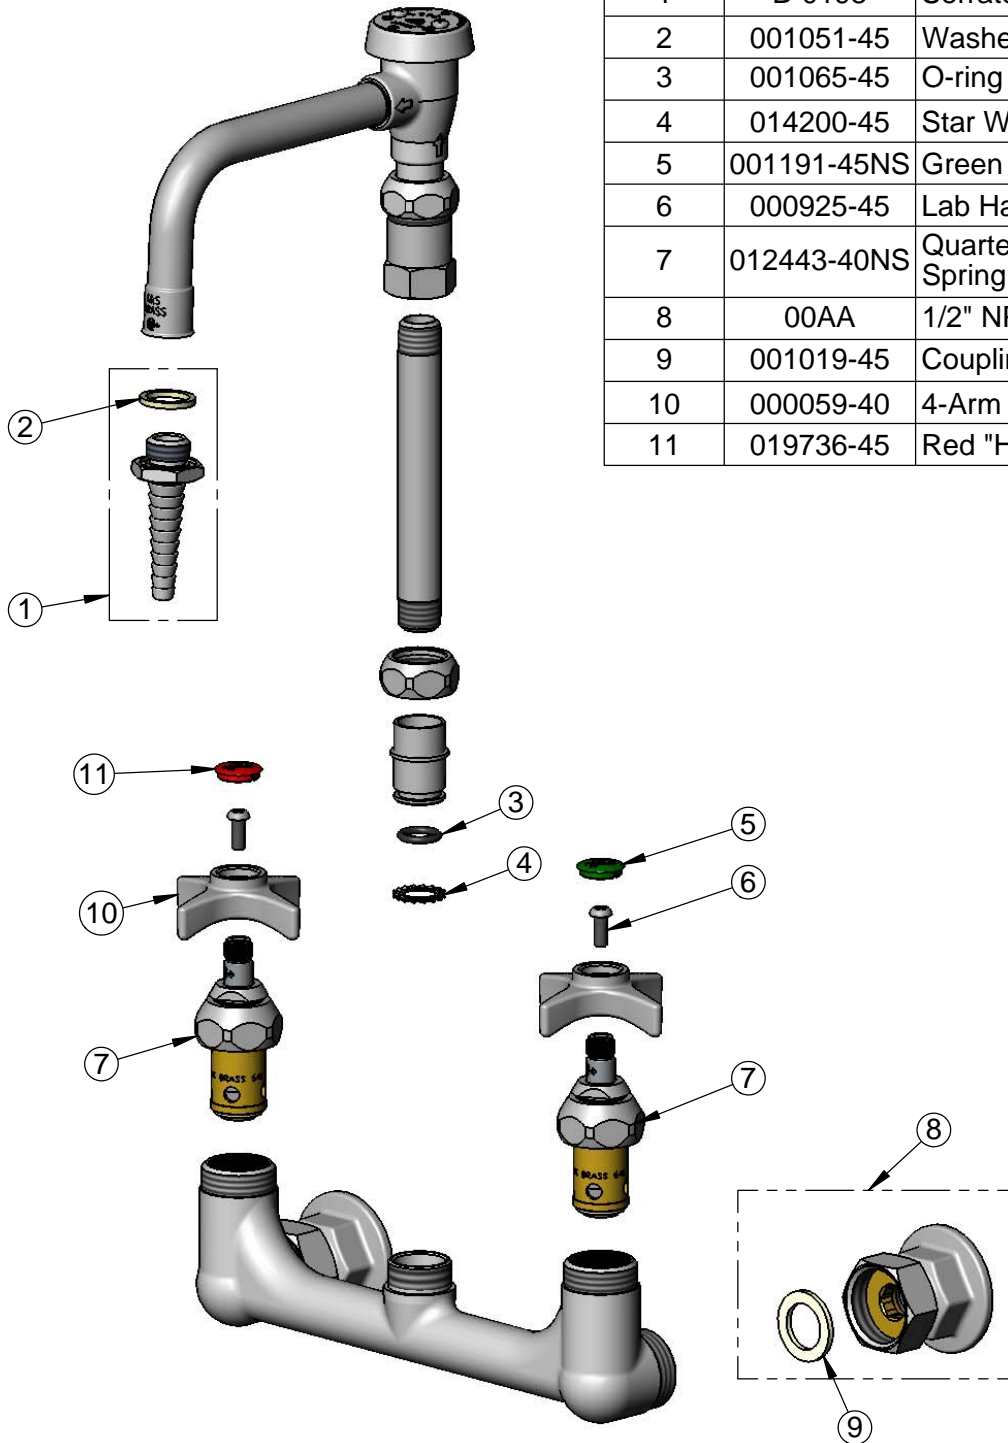

Swing Nozzle w/  
Vacuum Breaker &  
B-0198  
Serrated Tip Outlet

B-0968  
3/8" NPT  
Vacuum  
Breaker

**Product Specifications:**

8" Wall Mount Laboratory Mixing Faucet, Quarter-Turn Eterna Cartridges w/ Spring Checks, 4-Arm Lab Handles, Swing Vacuum Breaker Nozzle, Swivel Adapter, Serrated Tip & 1/2" NPT Female Inlets

**Product Compliance:**

ASME A112.18.1 / CSA B125.1  
NSF 61 - Section 9  
NSF 372 (Low Lead Content)  
ANSI A117.1 (ADA)  
ASSE 1001 (VB)

**T&S BRASS AND BRONZE WORKS, INC.**  
 2 Saddleback Cove / P.O. Box 1088  
 Travelers Rest, SC 29690

Model No.  
**BL-5725-09**

Item No.

Travelers Rest, SC: 800-476-4103 • Simi Valley, CA: 800-423-0150 • Fax: 864-834-3518 • www.tsbrass.com

ITEM NO.	SALES NO.	DESCRIPTION
1	B-0198	Serrated Tip w/ Washer
2	001051-45	Washer
3	001065-45	O-ring
4	014200-45	Star Washer, Anti-Rotation
5	001191-45NS	Green "CW" Lab Button Index
6	000925-45	Lab Handle Screw
7	012443-40NS	Quarter-Turn Eterna Cartridge, RTC w/ Spring Check
8	00AA	1/2" NPT Female Eccentric Flange
9	001019-45	Coupling Nut Washer
10	000059-40	4-Arm Lab Handle
11	019736-45	Red "HW" Lab Button Index

**Product Specifications:**

8" Wall Mount Laboratory Mixing Faucet, Quarter-Turn Eterna Cartridges w/ Spring Checks, 4-Arm Lab Handles, Swing Vacuum Breaker Nozzle, Swivel Adapter, Serrated Tip & 1/2" NPT Female Inlets