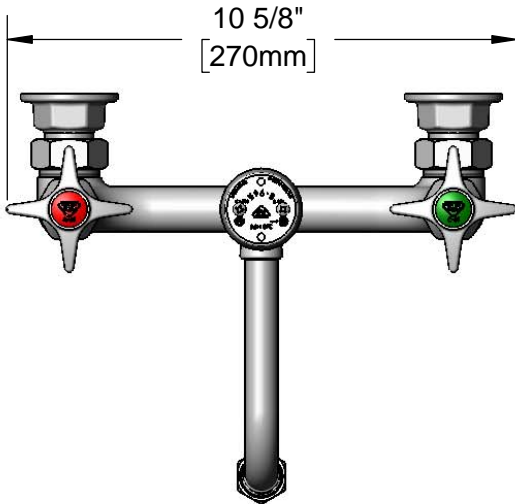

Swing Nozzle w/  
Vacuum Breaker &  
B-0198  
Serrated Tip Outlet

B-0968  
3/8" NPT  
Vacuum  
Breaker

**Product Specifications:**

8" Wall Mount Laboratory Mixing Faucet, Quarter-Turn Eterna Cartridges w/ Spring Checks, 4-Arm Lab Handles, Swing Vacuum Breaker Nozzle, Swivel Adapter, Serrated Tip & 1/2" NPT Female Inlets

Model No.  
**BL-5725-09**

Item No.

Travelers Rest, SC: 800-476-4103 • Simi Valley, CA: 800-423-0150 • Fax: 864-834-3518 • www.tsbrass.com

ITEM NO.	SALES NO.	DESCRIPTION
1	B-0198	Serrated Tip w/ Washer
2	001051-45	Washer
3	001065-45	O-ring
4	014200-45	Star Washer, Anti-Rotation
5	001191-45NS	Green "CW" Lab Button Index
6	000925-45	Lab Handle Screw
7	012443-40NS	Quarter-Turn Eterna Cartridge, RTC w/ Spring Check
8	00AA	1/2" NPT Female Eccentric Flange
9	001019-45	Coupling Nut Washer
10	000059-40	4-Arm Lab Handle
11	019736-45	Red "HW" Lab Button Index

**Product Specifications:**

8" Wall Mount Laboratory Mixing Faucet, Quarter-Turn Eterna Cartridges w/ Spring Checks, 4-Arm Lab Handles, Swing Vacuum Breaker Nozzle, Swivel Adapter, Serrated Tip & 1/2" NPT Female Inlets