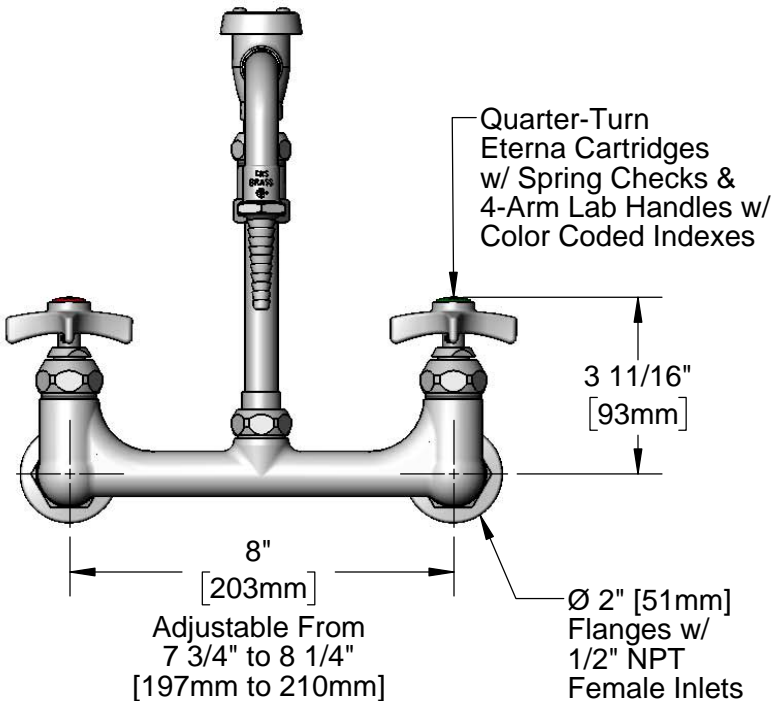

Swing Nozzle w/  
Vacuum Breaker &  
B-0198  
Serrated Tip Outlet

B-0968  
3/8" NPT  
Vacuum  
Breaker

**Product Specifications:**

8" Wall Mount Laboratory Mixing Faucet, Quarter-Turn Eterna Cartridges w/ Spring Checks, 4-Arm Lab Handles, Swing Vacuum Breaker Nozzle, Swivel Adapter, Serrated Tip & 1/2" NPT Female Inlets

Model No.  
**BL-5725-09**

Item No.

Travelers Rest, SC: 800-476-4103 • Simi Valley, CA: 800-423-0150 • Fax: 864-834-3518 • www.tsbrass.com

ITEM NO.	SALES NO.	DESCRIPTION
1	B-0198	Serrated Tip w/ Washer
2	001051-45	Washer
3	001065-45	O-ring
4	014200-45	Star Washer, Anti-Rotation
5	001191-45NS	Green "CW" Lab Button Index
6	000925-45	Lab Handle Screw
7	012443-40NS	Quarter-Turn Eterna Cartridge, RTC w/ Spring Check
8	00AA	1/2" NPT Female Eccentric Flange
9	001019-45	Coupling Nut Washer
10	000059-40	4-Arm Lab Handle
11	019736-45	Red "HW" Lab Button Index

**Product Specifications:**

8" Wall Mount Laboratory Mixing Faucet, Quarter-Turn Eterna Cartridges w/ Spring Checks, 4-Arm Lab Handles, Swing Vacuum Breaker Nozzle, Swivel Adapter, Serrated Tip & 1/2" NPT Female Inlets