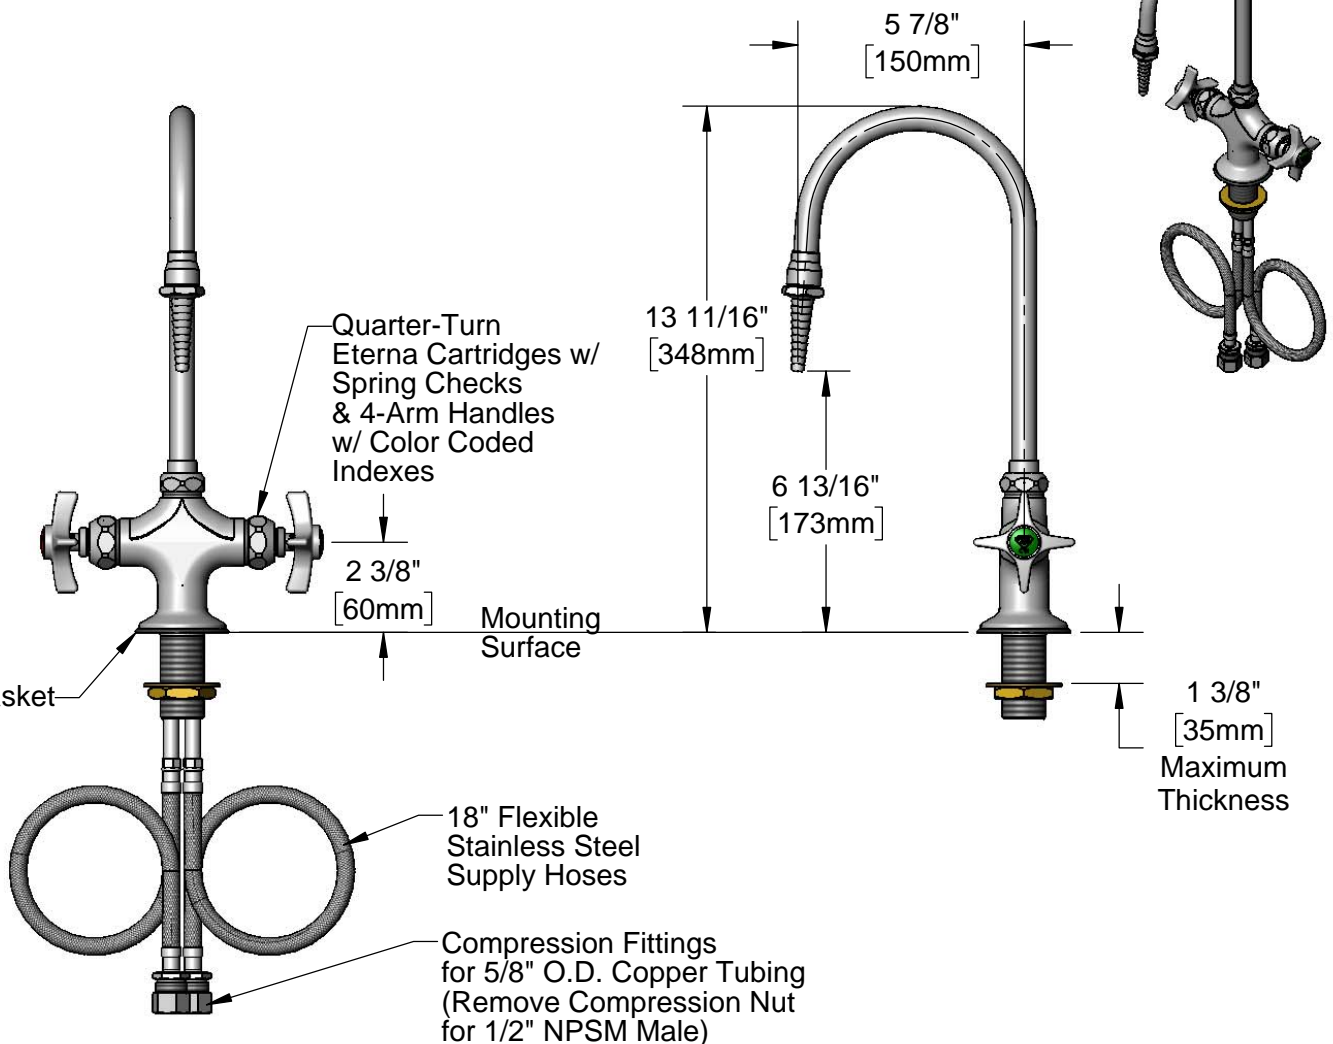

Swivel Gooseneck w/
B-0198
Serrated Tip & Washer

ADA Compliant

This Space for Architect/Engineer Approval

Job Name _____ Date _____

Model Specified _____ Quantity _____

Customer/Wholesaler _____

Contractor _____

Architect/Engineer _____

Rough-In Requirement:
Ø 1 1/4" [32mm] Mounting Hole

Product Specifications:

Single Hole Deck Mount Mixing Faucet, Quarter-Turn Eterna Cartridges w/ Spring Checks, 4-Arm Handles, Swivel Gooseneck w/ Serrated Tip Outlet & 18" Flexible Stainless Steel Supply Hoses w/ 1/2" NPSM Male Inlets

Model No.

BL-5704-02

Item No.

Travelers Rest, SC: 800-476-4103 • Simi Valley, CA: 800-423-0150 • Fax: 864-834-3518 • www.tsbrass.com

ITEM NO.	SALES NO.	DESCRIPTION
1	B-0198	Serrated Tip w/ Washer
2	001051-45	Washer
3	009538-45	Swivel Washer
4	011429-45	Swivel Sleeves (2)
5	001074-45	O-Ring
6	014200-45	Star Washer, Anti-Rotation
7	012443-40NS	Quarter-Turn Eterna Cartridge w/ Spring Check, RTC
8	001191-45NS	Green "CW" Lab Button Index
9	002290-45	Lock Washer
10	000965-45	Lock Nut
11	012534-45	18" Flexible Supply Hose (2)
12	145L	Black Plastic Base Gasket
13	000059-40	4-Arm Lab Handle
14	000925-45	Lab Handle Screw
15	019736-45	Red "HW" Lab Button Index

Product Specifications:

Single Hole Deck Mount Mixing Faucet, Quarter-Turn Eterna Cartridges w/ Spring Checks, 4-Arm Handles, Swivel Gooseneck w/ Serrated Tip Outlet & 18" Flexible Stainless Steel Supply Hoses w/ 1/2" NPSM Male Inlets