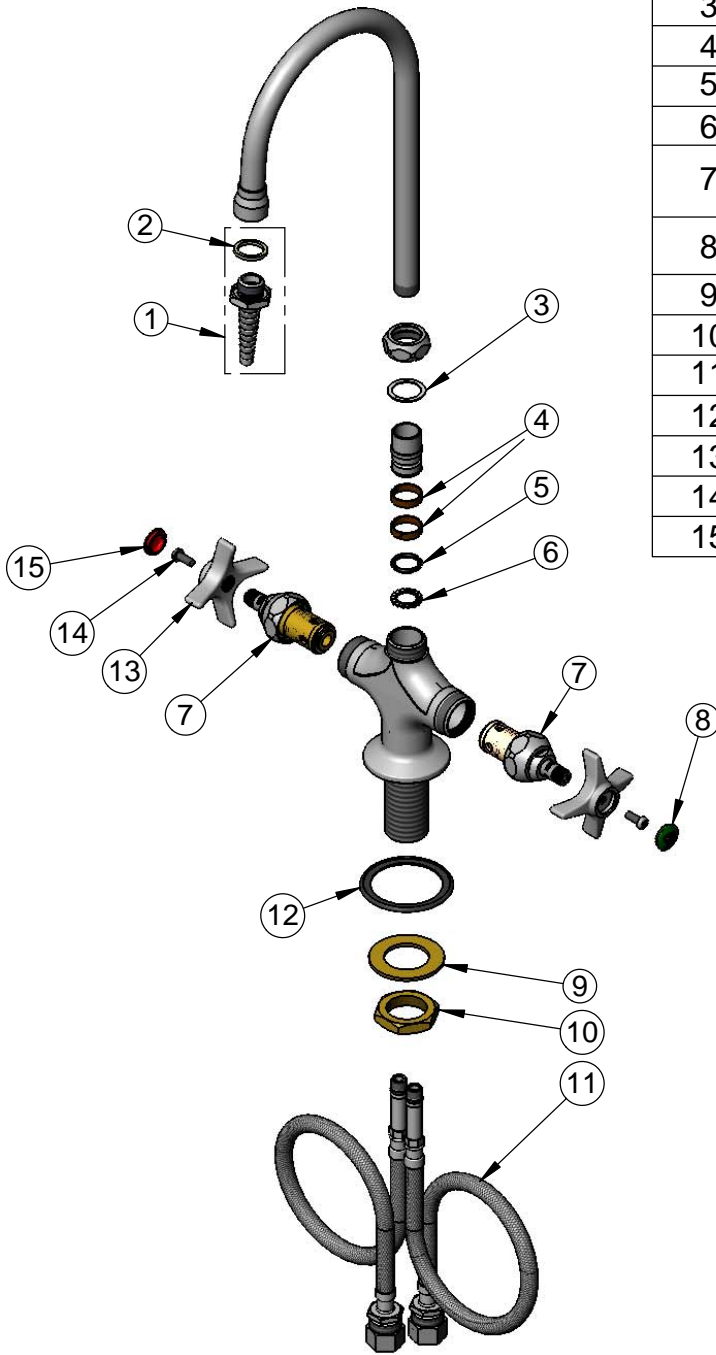

Architect/Engineer _____

Rough-In Requirement:
Ø 1 1/4" [32mm] Mounting Hole

Product Specifications:

Single Hole Deck Mount Mixing Faucet, Quarter-Turn Eterna Cartridges w/ Spring Checks, 4-Arm Handles, Swivel Gooseneck w/ Serrated Tip Outlet & 18" Flexible Stainless Steel Supply Hoses w/ 1/2" NPSM Male Inlets

Product Compliance:

ASME A112.18.1 / CSA B125.1
NSF 61 - Section 9
NSF 372 (Low Lead Content)
ANSI A117.1 (ADA)

T&S BRASS AND BRONZE WORKS, INC.

2 Saddleback Cove / P.O. Box 1088
Travelers Rest, SC 29690

Model No.

BL-5704-02

Item No.

Travelers Rest, SC: 800-476-4103 • Simi Valley, CA: 800-423-0150 • Fax: 864-834-3518 • www.tsbrass.com

ITEM NO.	SALES NO.	DESCRIPTION
1	B-0198	Serrated Tip w/ Washer
2	001051-45	Washer
3	009538-45	Swivel Washer
4	011429-45	Swivel Sleeves (2)
5	001074-45	O-Ring
6	014200-45	Star Washer, Anti-Rotation
7	012443-40NS	Quarter-Turn Eterna Cartridge w/ Spring Check, RTC
8	001191-45NS	Green "CW" Lab Button Index
9	002290-45	Lock Washer
10	000965-45	Lock Nut
11	012534-45	18" Flexible Supply Hose (2)
12	145L	Black Plastic Base Gasket
13	000059-40	4-Arm Lab Handle
14	000925-45	Lab Handle Screw
15	019736-45	Red "HW" Lab Button Index

Product Specifications:

Single Hole Deck Mount Mixing Faucet, Quarter-Turn Eterna Cartridges w/ Spring Checks, 4-Arm Handles, Swivel Gooseneck w/ Serrated Tip Outlet & 18" Flexible Stainless Steel Supply Hoses w/ 1/2" NPSM Male Inlets