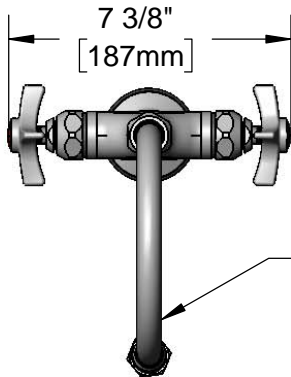

Swivel Gooseneck w/
B-0198
Serrated Tip & Washer

ADA Compliant

This Space for Architect/Engineer Approval

Job Name _____ Date _____

Model Specified _____ Quantity _____

Customer/Wholesaler _____

Contractor _____

Architect/Engineer _____

Rough-In Requirement:
Ø 1 1/4" [32mm] Mounting Hole

Product Specifications:

Single Hole Deck Mount Mixing Faucet, Quarter-Turn Eterna Cartridges w/ Spring Checks, 4-Arm Handles, Swivel Gooseneck w/ Serrated Tip Outlet & 18" Flexible Stainless Steel Supply Hoses w/ 1/2" NPSM Male Inlets

Model No.

BL-5704-02

Item No.

Travelers Rest, SC: 800-476-4103 • Simi Valley, CA: 800-423-0150 • Fax: 864-834-3518 • www.tsbrass.com

ITEM NO.	SALES NO.	DESCRIPTION
1	B-0198	Serrated Tip w/ Washer
2	001051-45	Washer
3	009538-45	Swivel Washer
4	011429-45	Swivel Sleeves (2)
5	001074-45	O-Ring
6	014200-45	Star Washer, Anti-Rotation
7	012443-40NS	Quarter-Turn Eterna Cartridge w/ Spring Check, RTC
8	001191-45NS	Green "CW" Lab Button Index
9	002290-45	Lock Washer
10	000965-45	Lock Nut
11	012534-45	18" Flexible Supply Hose (2)
12	145L	Black Plastic Base Gasket
13	000059-40	4-Arm Lab Handle
14	000925-45	Lab Handle Screw
15	019736-45	Red "HW" Lab Button Index

Product Specifications:

Single Hole Deck Mount Mixing Faucet, Quarter-Turn Eterna Cartridges w/ Spring Checks, 4-Arm Handles, Swivel Gooseneck w/ Serrated Tip Outlet & 18" Flexible Stainless Steel Supply Hoses w/ 1/2" NPSM Male Inlets