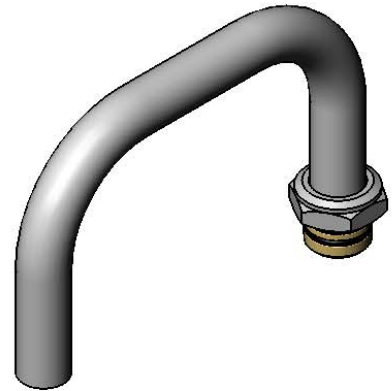

**T&S BRASS AND BRONZE WORKS, INC.**  
 2 Saddleback Cove / P.O. Box 1088  
 Travelers Rest, SC 29690

Model No.  
**BF-0153-X**

Item No.

Travelers Rest, SC: 800-476-4103 • Simi Valley, CA: 800-423-0150 • Fax: 864-834-3518 • www.tsbrass.com

Plain End Outlet

Big-Flo Swivel Joint Fits All Standard T&S Big-Flo Swivel Outlets

Product Specifications:  
 Big-Flo 6 1/2" Swing Nozzle with Plain End Outlet

Product Compliance:  
 ASME A112.18.1 / CSA B125.1  
 NSF 61 - Section 9  
 NSF 372 (Low Lead Content)