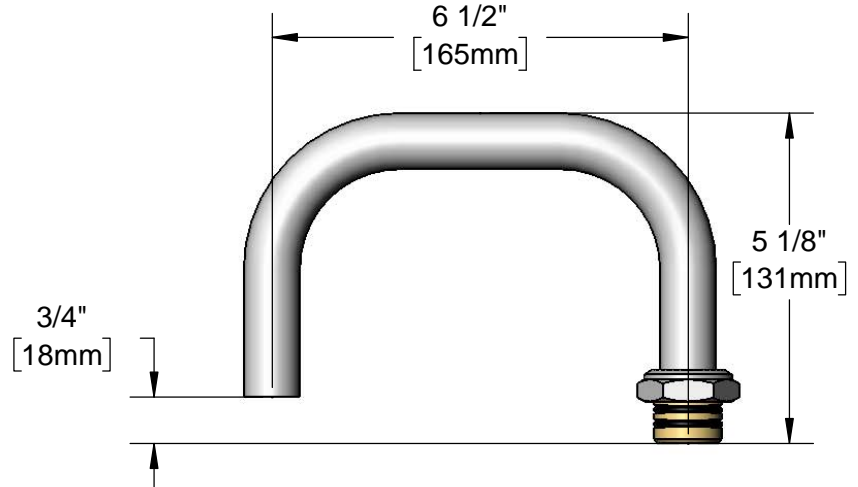

Plain End Outlet

Big-Flo Swivel Joint Fits All Standard T&S Big-Flo Swivel Outlets

Product Specifications:  
 Big-Flo 6 1/2" Swing Nozzle with Plain End Outlet

Product Compliance:  
 ASME A112.18.1 / CSA B125.1  
 NSF 61 - Section 9  
 NSF 372 (Low Lead Content)