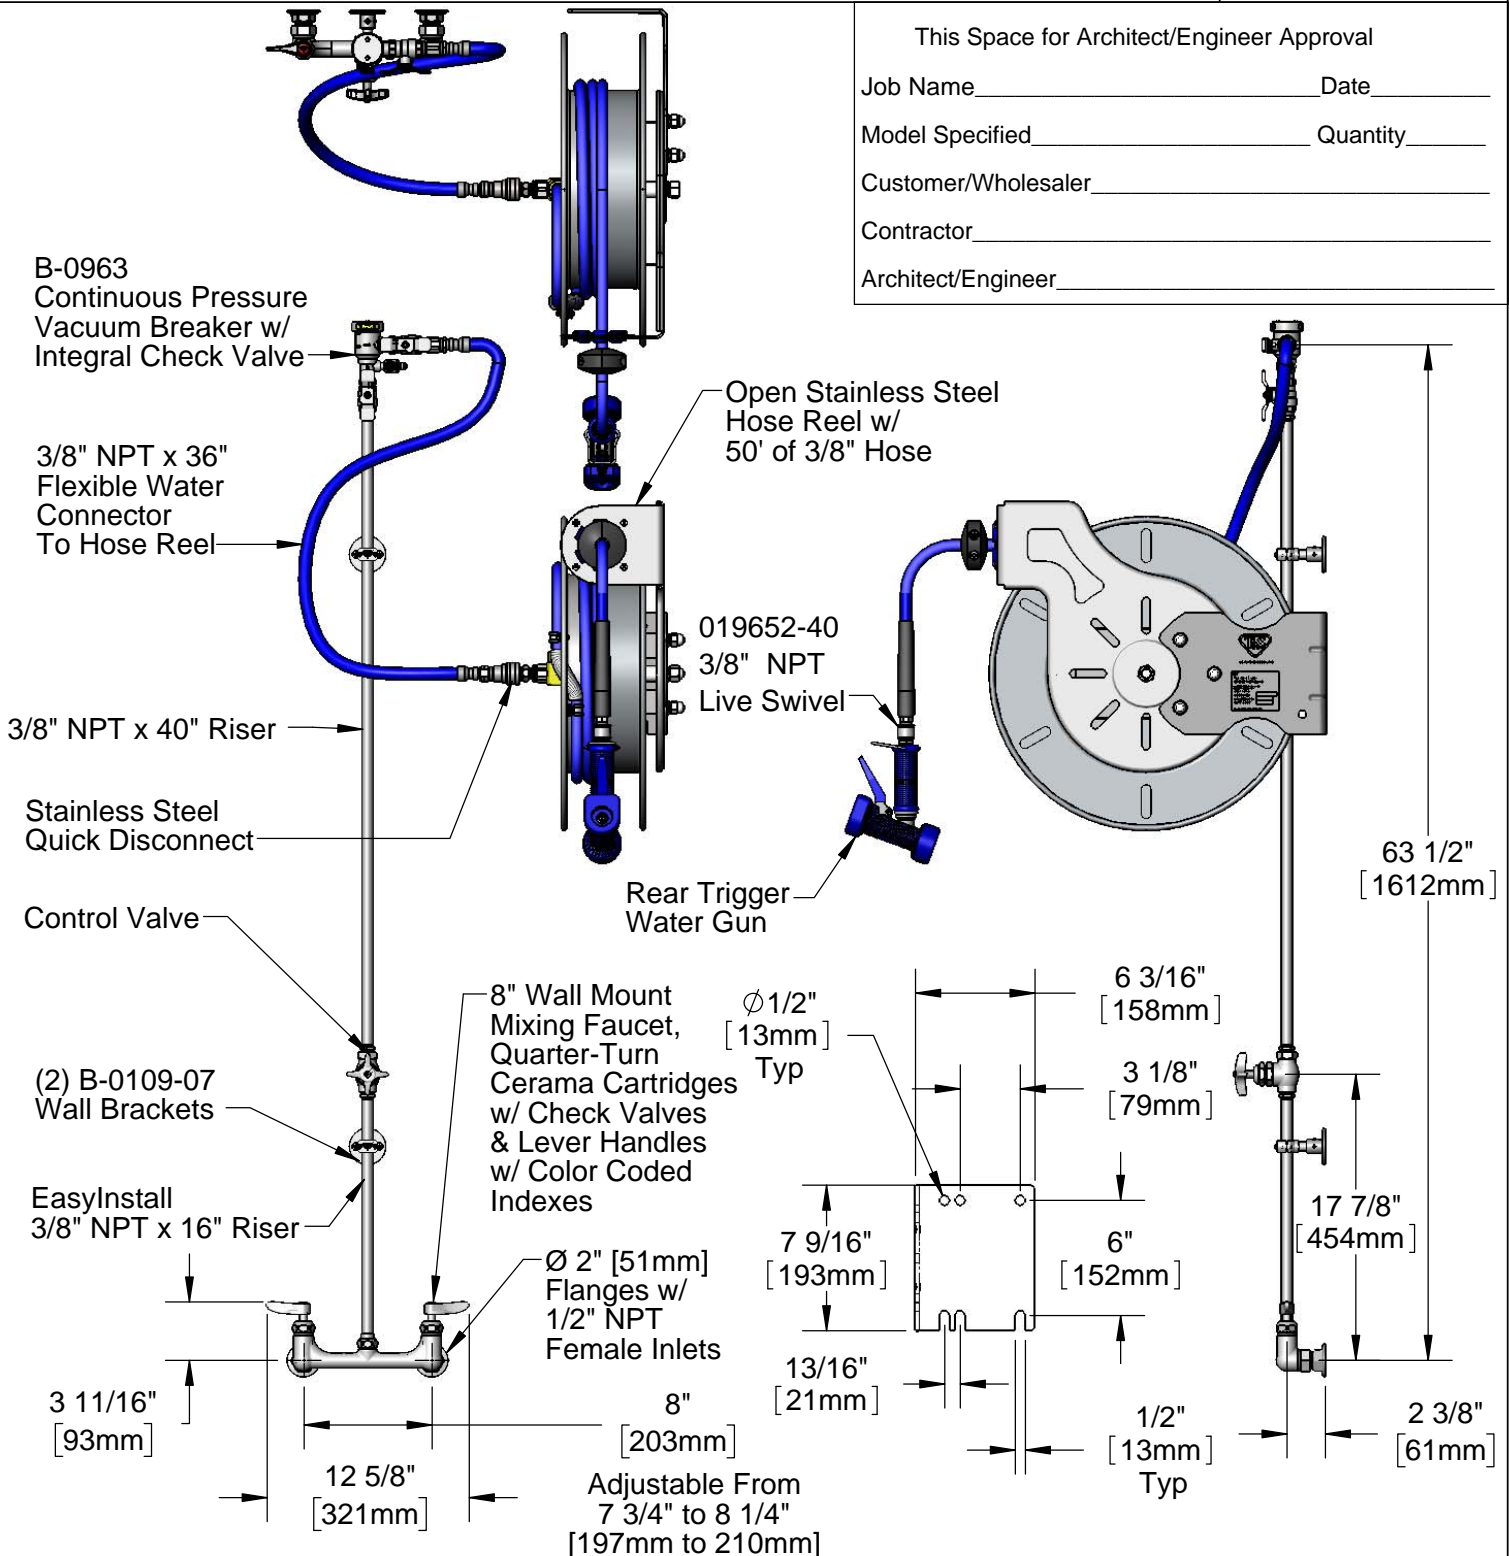

This Space for Architect/Engineer Approval

Job Name _____ Date _____

Model Specified _____ Quantity _____

Customer/Wholesaler _____

Contractor _____

Architect/Engineer _____

Product Specifications:

Open Stainless Steel Hose Reel w/ 50' of 3/8" Hose, Rear Trigger Water Gun w/ Swivel, Vacuum Breaker, 3/8" NPT Flexible Water Connector, 8" Wall Mount Mixing Faucet w/ Quarter-Turn CeraMa Cartridges, & Control Valve

Item No.

Travelers Rest, SC: 800-476-4103 • Simi Valley, CA: 800-423-0150 • Fax: 864-834-3518 • www.tsbrass.com

ITEM NO.	SALES NO.	DESCRIPTION
1	B-0131-LN-CR-SC	8" Wall Mount Base Faucet w/ Quarter-Turn Ceramas & Check Valves
2	000368-40	Nipple, 3/8" x 16"
3	B-0109-07	Wall Bracket
4	0RK3	Control Valve
5	002558-40	3/8" NPT x 40" Riser
6	001359-40	Hex Bushing, 1/2" NPT Male x 3/8" NPT Female
7	B-0963	Vacuum Breaker 1/2" NPT Female
8	015073-40	Check Valve w/ 1/2" NPT Adapter
9	HW-2B-36	3/8" NPT x 36" Flexible Water Hose
10	AW-5B	3/8" NPT Quick Disconnect
11	002535-25	3/8" Close Nipple
12	B-7142-02	Open Stainless Steel Hose Reel w/ 50' of 3/8" Hose
13	MV-2516-24	5/16" Orifice Rear Trigger Water Gun
14	EZ-K	EasyInstall Kit
15	001065-45	O-Ring
16	014200-45	Star Washer, Anti-Rotation
17	019652-40	3/8" NPT Live Swivel

Product Specifications:

Open Stainless Steel Hose Reel w/ 50' of 3/8" Hose, Rear Trigger Water Gun w/ Swivel, Vacuum Breaker, 3/8" NPT Flexible Water Connector, 8" Wall Mount Mixing Faucet w/ Quarter-Turn Cerama Cartridges, & Control Valve