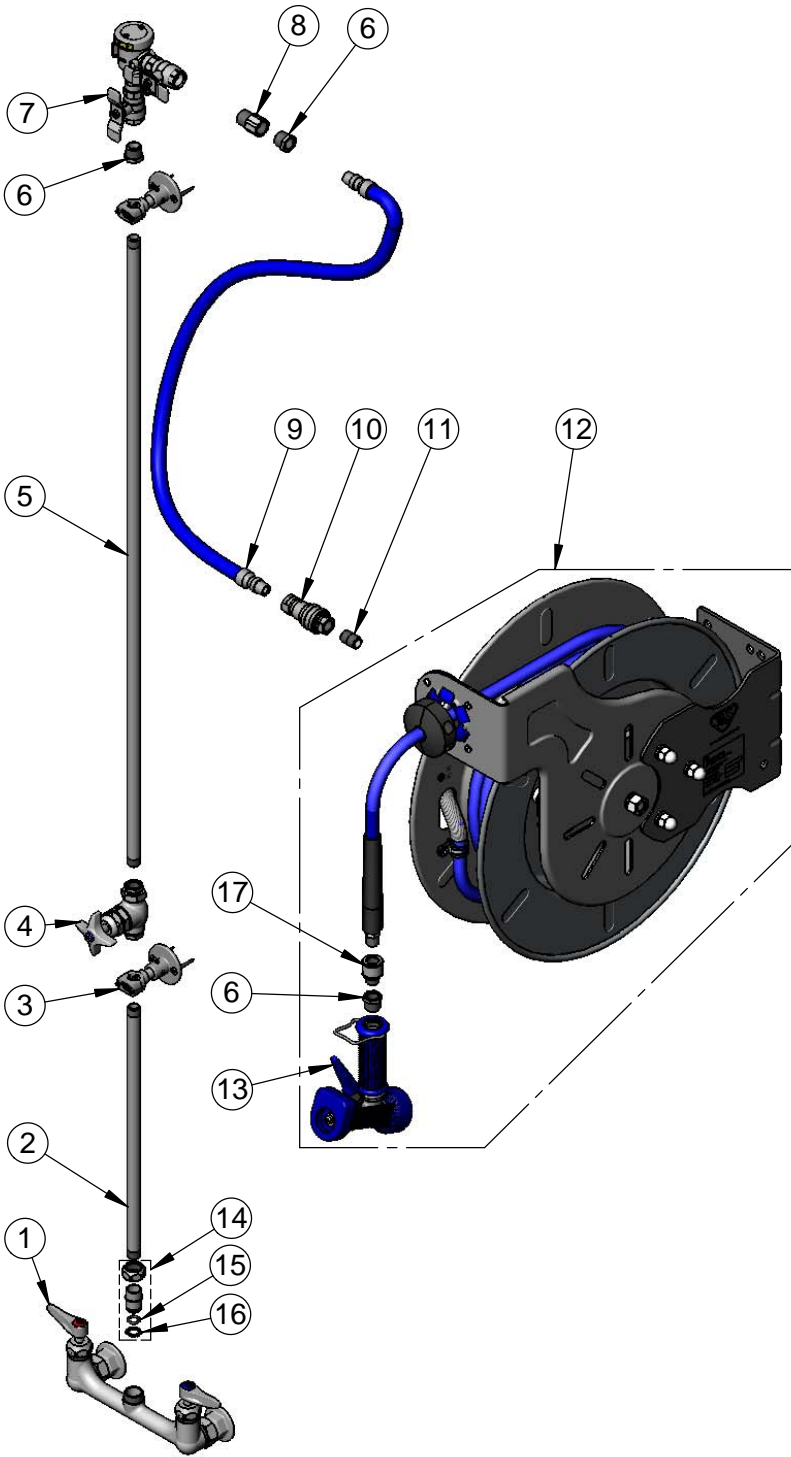

This Space for Architect/Engineer Approval

Job Name _____ Date _____

Model Specified _____ Quantity _____

Customer/Wholesaler _____

Contractor _____

Architect/Engineer _____

Product Specifications:

Open Stainless Steel Hose Reel w/ 50' of 3/8" Hose, Rear Trigger Water Gun w/ Swivel, Vacuum Breaker, 3/8" NPT Flexible Water Connector, 8" Wall Mount Mixing Faucet w/ Quarter-Turn CeraMa Cartridges, & Control Valve

Item No.

Travelers Rest, SC: 800-476-4103 • Simi Valley, CA: 800-423-0150 • Fax: 864-834-3518 • www.tsbrass.com

ITEM NO.	SALES NO.	DESCRIPTION
1	B-0131-LN-CR-SC	8" Wall Mount Base Faucet w/ Quarter-Turn Ceramas & Check Valves
2	000368-40	Nipple, 3/8" x 16"
3	B-0109-07	Wall Bracket
4	0RK3	Control Valve
5	002558-40	3/8" NPT x 40" Riser
6	001359-40	Hex Bushing, 1/2" NPT Male x 3/8" NPT Female
7	B-0963	Vacuum Breaker 1/2" NPT Female
8	015073-40	Check Valve w/ 1/2" NPT Adapter
9	HW-2B-36	3/8" NPT x 36" Flexible Water Hose
10	AW-5B	3/8" NPT Quick Disconnect
11	002535-25	3/8" Close Nipple
12	B-7142-02	Open Stainless Steel Hose Reel w/ 50' of 3/8" Hose
13	MV-2516-24	5/16" Orifice Rear Trigger Water Gun
14	EZ-K	EasyInstall Kit
15	001065-45	O-Ring
16	014200-45	Star Washer, Anti-Rotation
17	019652-40	3/8" NPT Live Swivel

Product Specifications:

Open Stainless Steel Hose Reel w/ 50' of 3/8" Hose, Rear Trigger Water Gun w/ Swivel, Vacuum Breaker, 3/8" NPT Flexible Water Connector, 8" Wall Mount Mixing Faucet w/ Quarter-Turn Cerama Cartridges, & Control Valve