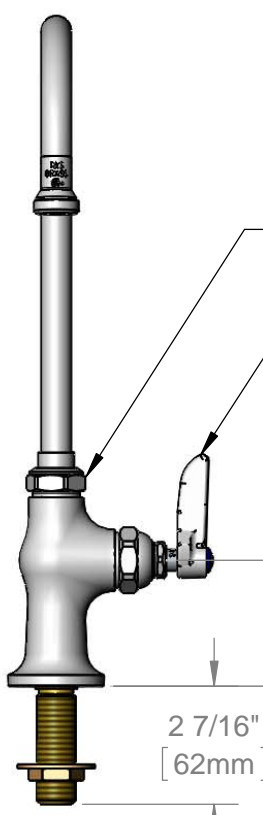

ADA Compliant

This Space for Architect/Engineer Approval

Job Name _____ Date _____

Model Specified _____ Quantity _____

Customer/Wholesaler _____

Contractor _____

Architect/Engineer _____

133X
 6" Swivel Gooseneck w/
 Stream Regulator Outlet

Swivel Joint
 Eterna Cartridge &
 Lever Handle w/
 Color Coded (CW)
 Index

9 7/8"
 [250mm]

14"
 [355mm]

Mounting Surface

Ø2" [51mm]
 Flange w/
 1/2" NPSM
 Male Inlet

150A
 Optional Tailpiece & Nut
 For 1/4" NPT Connection
 (Included)

1 5/8"
 [41mm]
 Maximum
 Thickness

Rough-In Requirement:
 (2) Ø 1" [25mm] Mounting Hole

Product Specifications:
**Single Hole Single Temperature Deck Mount Faucet, Lever Handle,
 6" Swivel Gooseneck, & 1/2" NPSM Male Inlet**

Product Specifications:
 Single Hole Single Temperature Deck Mount Faucet, Lever Handle,
 6" Swivel Gooseneck, & 1/2" NPSM Male Inlet

Product Compliance:
 ASME A112.18.1 / CSA B125.1
 NSF 61 - Section 9
 NSF 372 (Low Lead Content)
 ANSI A117.1 (ADA)