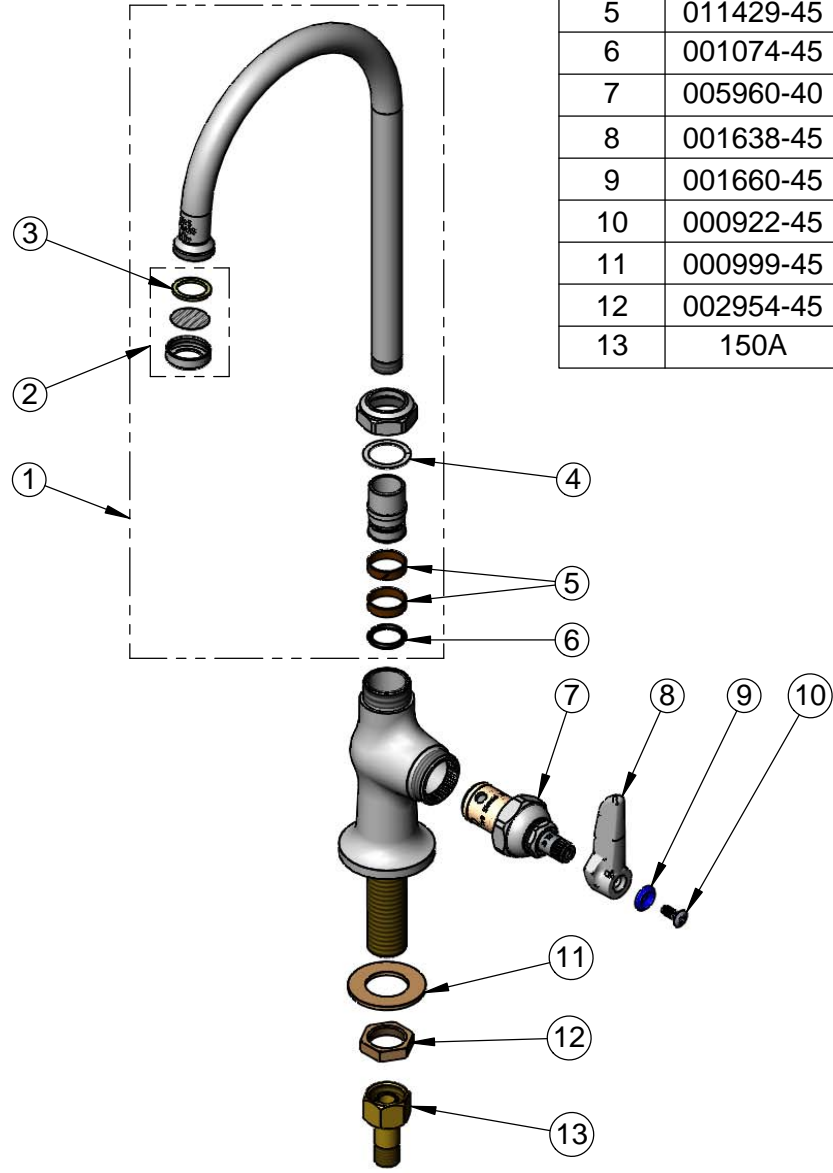

Swivel Joint
 Eterna Cartridge &
 Lever Handle w/
 Color Coded (CW)
 Index

9 7/8"
 [250mm]

14"
 [355mm]

Mounting Surface

Ø2" [51mm]
 Flange w/
 1/2" NPSM
 Male Inlet

150A
 Optional Tailpiece & Nut
 For 1/4" NPT Connection
 (Included)

1 5/8"
 [41mm]
 Maximum
 Thickness

Rough-In Requirement:
 (2) Ø 1" [25mm] Mounting Hole

Product Specifications:
**Single Hole Single Temperature Deck Mount Faucet, Lever Handle,
 6" Swivel Gooseneck, & 1/2" NPSM Male Inlet**

Model No.
B-0306

Item No.

Travelers Rest, SC: 800-476-4103 • Simi Valley, CA: 800-423-0150 • Fax: 864-834-3518 • www.tsbrass.com

ITEM NO.	SALES NO.	DESCRIPTION
1	133X	6" Swivel Gooseneck
2	B-PT	Stream Regulator Outlet
3	001048-45	Nozzle Tip Washer
4	009538-45	Swivel Washer
5	011429-45	Swivel Sleeves (2)
6	001074-45	O-Ring
7	005960-40	Eterna Cartridge, RTC
8	001638-45	Lever Handle
9	001660-45	Blue Index-CW
10	000922-45	Lever Handle Screw
11	000999-45	Brass Lock Washer
12	002954-45	Shank Lock Nut
13	150A	1/4" NPT Tailpiece & Nut

Product Specifications:
 Single Hole Single Temperature Deck Mount Faucet, Lever Handle,
 6" Swivel Gooseneck, & 1/2" NPSM Male Inlet

Product Compliance:
 ASME A112.18.1 / CSA B125.1
 NSF 61 - Section 9
 NSF 372 (Low Lead Content)
 ANSI A117.1 (ADA)