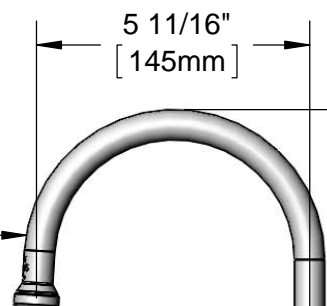

ADA Compliant

This Space for Architect/Engineer Approval

Job Name _____ Date _____

Model Specified _____ Quantity _____

Customer/Wholesaler _____

Contractor _____

Architect/Engineer _____

133X
 6" Swivel Gooseneck w/
 Stream Regulator Outlet

Swivel Joint
 Eterna Cartridge &
 Lever Handle w/
 Color Coded (CW)
 Index

9 7/8"
 [250mm]

14"
 [355mm]

Mounting Surface

Ø2" [51mm]
 Flange w/
 1/2" NPSM
 Male Inlet

150A
 Optional Tailpiece & Nut
 For 1/4" NPT Connection
 (Included)

1 5/8"
 [41mm]
 Maximum
 Thickness

Rough-In Requirement:
 (2) Ø 1" [25mm] Mounting Hole

Product Specifications:
**Single Hole Single Temperature Deck Mount Faucet, Lever Handle,
 6" Swivel Gooseneck, & 1/2" NPSM Male Inlet**

Product Specifications:
 Single Hole Single Temperature Deck Mount Faucet, Lever Handle,
 6" Swivel Gooseneck, & 1/2" NPSM Male Inlet

Product Compliance:
 ASME A112.18.1 / CSA B125.1
 NSF 61 - Section 9
 NSF 372 (Low Lead Content)
 ANSI A117.1 (ADA)