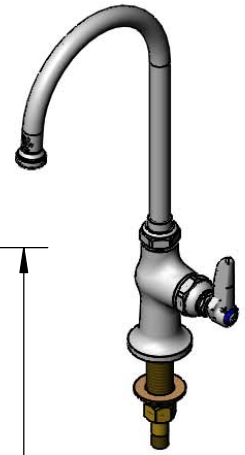

ADA Compliant

This Space for Architect/Engineer Approval

Job Name _____ Date _____

Model Specified _____ Quantity _____

Customer/Wholesaler _____

Contractor _____

Architect/Engineer _____

133X
 6" Swivel Gooseneck w/
 Stream Regulator Outlet

Swivel Joint
 Eterna Cartridge &
 Lever Handle w/
 Color Coded (CW)
 Index

9 7/8"
 [250mm]

14"
 [355mm]

Mounting Surface

Ø2" [51mm]
 Flange w/
 1/2" NPSM
 Male Inlet

150A
 Optional Tailpiece & Nut
 For 1/4" NPT Connection
 (Included)

1 5/8"
 [41mm]
 Maximum
 Thickness

Rough-In Requirement:
 (2) Ø 1" [25mm] Mounting Hole

Product Specifications:
**Single Hole Single Temperature Deck Mount Faucet, Lever Handle,
 6" Swivel Gooseneck, & 1/2" NPSM Male Inlet**

Product Specifications:
 Single Hole Single Temperature Deck Mount Faucet, Lever Handle,
 6" Swivel Gooseneck, & 1/2" NPSM Male Inlet

Product Compliance:
 ASME A112.18.1 / CSA B125.1
 NSF 61 - Section 9
 NSF 372 (Low Lead Content)
 ANSI A117.1 (ADA)