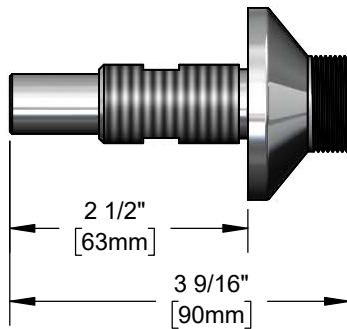

Architect/Engineering Specifications:

EasyInstall concealed widespread swivel center with polished chrome plated brass body, 1/2-14 NPSM male inlet and 1-20 UN swivel outlet. Certified to NSF 61-Section 9 and NSF 372.

Job Name _____

Model Specified _____ Quantity _____

Variations Specified _____

Date _____

Features & Benefits:

- EasyInstall concealed widespread swivel center
- 1/2-14 NPSM male inlet
- 1-20 UN male outlet accepts standard T&S swivel goosenecks and swing nozzles
- Ø 2" deck flange
- Material: Polished chrome plated swivel brass body
-