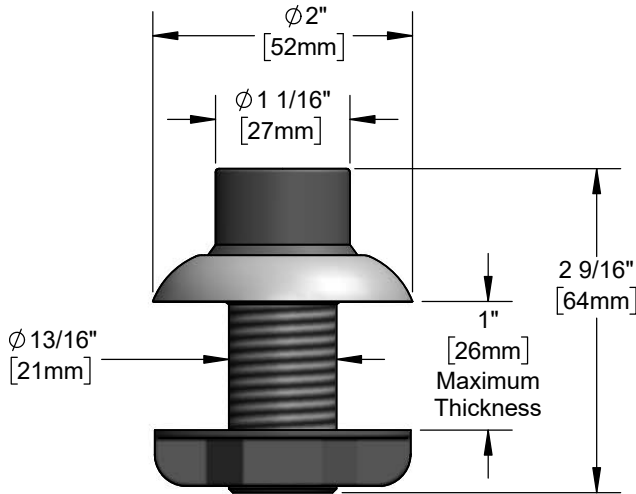

Architect/Engineering Specifications:

Sidespray hose guide with chrome plated escutcheon and locknut.

Job Name _____

Model Specified _____ Quantity _____

Variations Specified _____

Date _____

Features & Benefits:

- Sidespray hose guide
- Material: Thermoplastic

Product Compliance:

- N/A

Warranty: One Year (Limited)

Performance Data:

- N/A