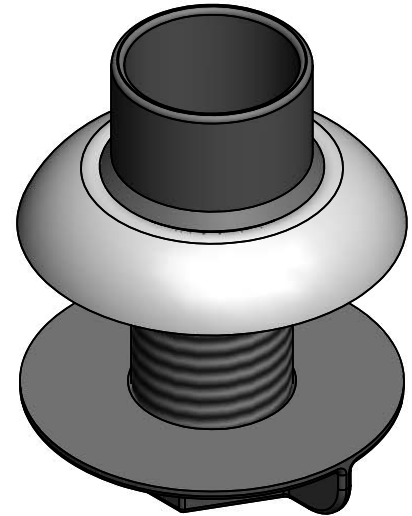

Architect/Engineering Specifications:

Sidespray hose guide with chrome plated escutcheon and locknut.

Job Name _____

Model Specified _____ Quantity _____

Variations Specified _____

Date _____

Features & Benefits:

- Sidespray hose guide
- Material: Thermoplastic

Product Compliance:

- N/A

Warranty: One Year (Limited)

Performance Data:

- N/A