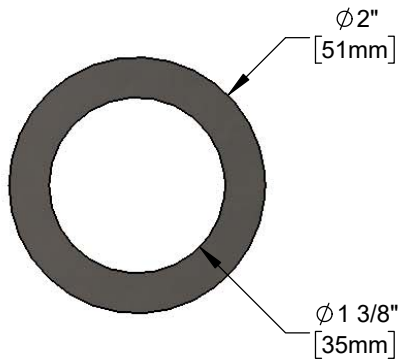

Architect/Engineering Specifications:

2" brass washer for T&S faucets.

Job Name _____
 Model Specified _____ Quantity _____
 Variations Specified _____
 Date _____

Features & Benefits:

- Brass washer for T&S faucets
- Material: Brass