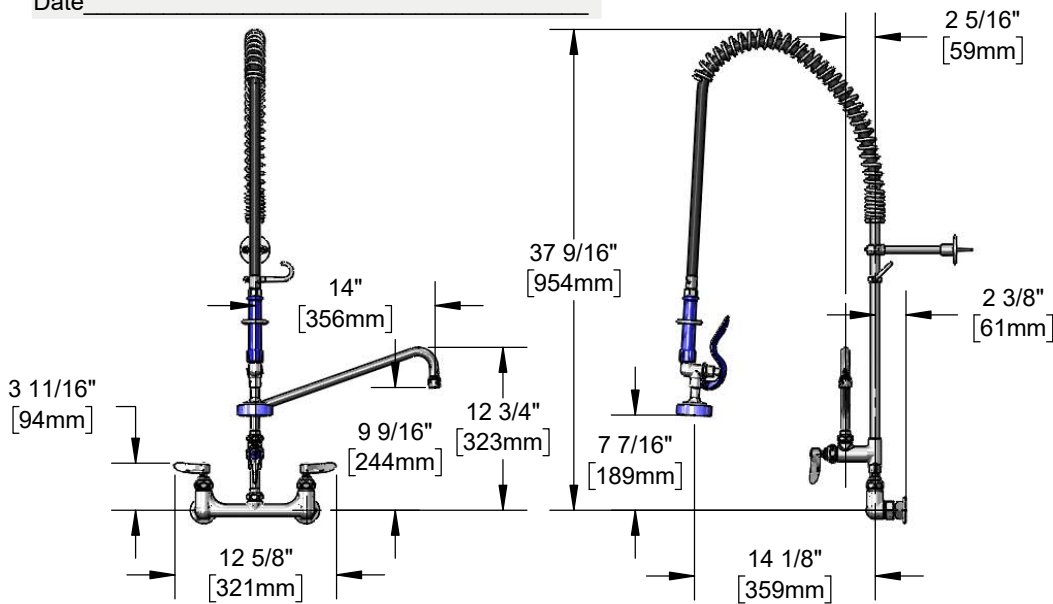

**Architect/Engineering Specifications:**

8" wall mount mixing faucet with polished chrome plated brass body, add-on faucet with compression cartridge with spring check and lever handle, 14" swing nozzle with stream regulator outlet, 18" riser, 44" flexible rubber hose with heat resistant handle, high flow spray valve, compression cartridges with spring checks, lever handles, 1/2" NPT female inlets, 6" adjustable wall bracket, spray valve holder and overhead spring. Certified to ASME A112.18.1/CSA B125.1 and NSF 372.

Job Name \_\_\_\_\_

Model Specified \_\_\_\_\_ Quantity \_\_\_\_\_

Variations Specified \_\_\_\_\_

Date \_\_\_\_\_

**Features & Benefits:**

- 8" wall mount mixing faucet w/ polished chrome plated brass body
- EasyInstall add-on faucet w/ polished chrome plated brass body
- 14" swing nozzle w/ stream regulator outlet. Series 1
- 18" riser for quick installation
- 44" flexible rubber hose w/ heat resistant blue handle and hold down ring
- High flow spray valve
- Quarter-turn Eterna compression cartridges with spring checks to prevent cross flow of water
- Lever handles w/ color coded indexes
- 1/2" NPT female eccentric inlets with Ø 2" flanges
- Adjustable centers from 7 3/4" to 8 1/4"
- 6" adjustable wall bracket
- Material: Polished chrome plated brass body, tubular nozzle, add-on faucet body, riser & spray valve body, rubber hose, and chrome plated metal handles

- Pressure: 20 - 125 psi
- Temperature: 40 °F - 140 °F
- Flow Rate:
  - Spray Valve: 5.60 GPM @ 60 psi
  - Add-On Faucet: 9.73 GPM @ 60 psi

**Optional Pre-Rinse Spray Valves**

- B-0107 (1.42 GPM)
- B-0107-C (0.65 GPM)
- B-0107-J (1.07 GPM)
- B-0108 (1.07 GPM)
- B-0108-C (0.65 GPM)

**Optional Cartridges With Checks**

- Quarter-Turn Cerama w/ Check Valve
- Quarter-Turn Eterna w/ Spring Check (Standard)

**Optional Handles**

- 4" Wrist Action
- Lever (Standard)
- 4-Arm