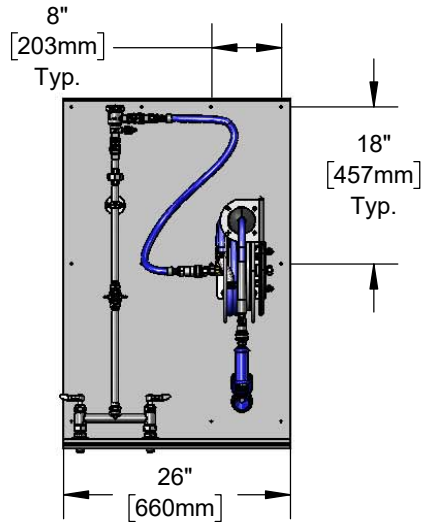

#### Architect/Engineering Specifications:

Hose reel system, 8" deck mount mixing faucet with polished chrome plated brass body, ceramic cartridges with check valves, lever handles, 1/2" NPT male inlets, (2) 12" risers, control valve, wall bracket, continuous pressure vacuum breaker, 24" flexible water hose connector with stainless steel quick disconnect, open stainless steel hose reel with 3/8" x 15' heavy-duty non-marking hose, ratcheting system, high flow stainless steel rear trigger water gun with quick-disconnect, multi-fit bracket, stainless steel backplate and adjustable hose bumper. Certified to ASSE 1056.

#### Features & Benefits:

- All-in-one system with exposed piping and accessories
- 8" deck mount mixing faucet w/ polished chrome plated brass body
- Quarter-turn Cerama cartridges with check valves to prevent cross flow of water
- Lever handles w/ color coded indexes
- 1/2" NPT male inlets with Ø 2" flanges
- (2) 12" risers w/ control valve between risers
- 2 3/8" wall bracket
- Continuous pressure vacuum breaker
- 24" flexible water hose connector with stainless steel quick disconnect
- Open stainless steel hose reel
- High flow stainless steel rear trigger water gun w/ quick-disconnect
- 3/8" x 15' heavy-duty non-marking hose rated to 300 PSI
- Ratcheting system holds the length of hose until a slight tug to retract automatically
- Adjustable hose bumper
- Stainless steel backplate
- Multi-fit bracket for wall, ceiling or under counter mounting
- Material: Polished chrome plated brass faucet body, risers and spray valve body, chrome plated metal handles, control valve & vacuum breaker and stainless steel open reel & backplate.