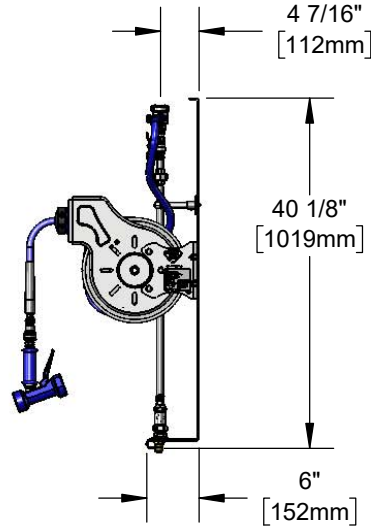

#### Architect/Engineering Specifications:

Hose reel system, 8" deck mount mixing faucet with polished chrome plated brass body, ceramic cartridges with check valves, lever handles, 1/2" NPT male inlets, (2) 12" risers, control valve, wall bracket, continuous pressure vacuum breaker, 24" flexible water hose connector with stainless steel quick disconnect, open stainless steel hose reel with 3/8" x 15' heavy-duty non-marking hose, ratcheting system, high flow stainless steel rear trigger water gun with quick-disconnect, multi-fit bracket, stainless steel backplate and adjustable hose bumper. Certified to ASSE 1056.

#### Features & Benefits:

- All-in-one system with exposed piping and accessories
- 8" deck mount mixing faucet w/ polished chrome plated brass body
- Quarter-turn Cerama cartridges with check valves to prevent cross flow of water
- Lever handles w/ color coded indexes
- 1/2" NPT male inlets with Ø 2" flanges
- (2) 12" risers w/ control valve between risers
- 2 3/8" wall bracket
- Continuous pressure vacuum breaker
- 24" flexible water hose connector with stainless steel quick disconnect
- Open stainless steel hose reel
- High flow stainless steel rear trigger water gun w/ quick-disconnect
- 3/8" x 15' heavy-duty non-marking hose rated to 300 PSI
- Ratcheting system holds the length of hose until a slight tug to retract automatically
- Adjustable hose bumper
- Stainless steel backplate
- Multi-fit bracket for wall, ceiling or under counter mounting
- Material: Polished chrome plated brass faucet body, risers and spray valve body, chrome plated metal handles, control valve & vacuum breaker and stainless steel open reel & backplate.