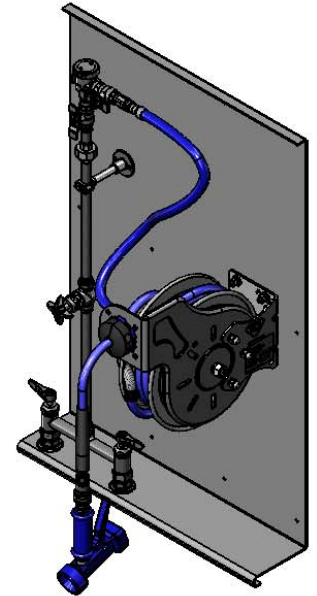

#### Architect/Engineering Specifications:

Hose reel system, 8" deck mount mixing faucet with polished chrome plated brass body, ceramic cartridges with check valves, lever handles, 1/2" NPT male inlets, (2) 12" risers, control valve, wall bracket, continuous pressure vacuum breaker, 24" flexible water hose connector with stainless steel quick disconnect, open stainless steel hose reel with 3/8" x 15' heavy-duty non-marking hose, ratcheting system, high flow stainless steel rear trigger water gun with quick-disconnect, multi-fit bracket, stainless steel backplate and adjustable hose bumper. Certified to ASSE 1056.

#### Features & Benefits:

- All-in-one system with exposed piping and accessories
- 8" deck mount mixing faucet w/ polished chrome plated brass body
- Quarter-turn Cerama cartridges with check valves to prevent cross flow of water
- Lever handles w/ color coded indexes
- 1/2" NPT male inlets with Ø 2" flanges
- (2) 12" risers w/ control valve between risers
- 2 3/8" wall bracket
- Continuous pressure vacuum breaker
- 24" flexible water hose connector with stainless steel quick disconnect
- Open stainless steel hose reel
- High flow stainless steel rear trigger water gun w/ quick-disconnect
- 3/8" x 15' heavy-duty non-marking hose rated to 300 PSI
- Ratcheting system holds the length of hose until a slight tug to retract automatically
- Adjustable hose bumper
- Stainless steel backplate
- Multi-fit bracket for wall, ceiling or under counter mounting
- Material: Polished chrome plated brass faucet body, risers and spray valve body, chrome plated metal handles, control valve & vacuum breaker and stainless steel open reel & backplate.

#### Optional Cartridges With Checks

- Quarter-Turn Cerama w/ Check Valve (Standard)
- Quarter-Turn Eterna w/ Spring Check